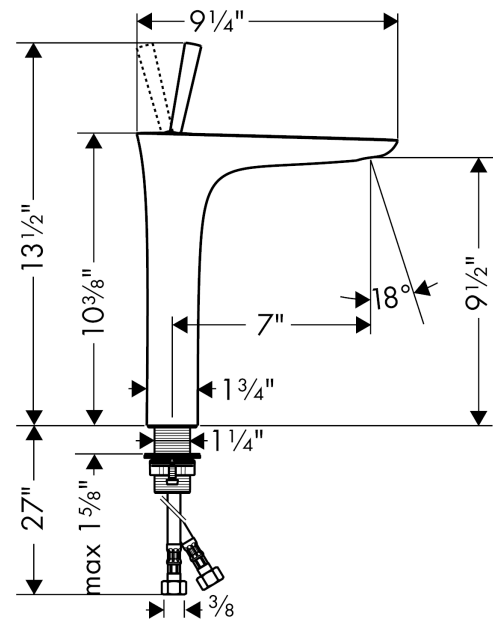

Scale drawing