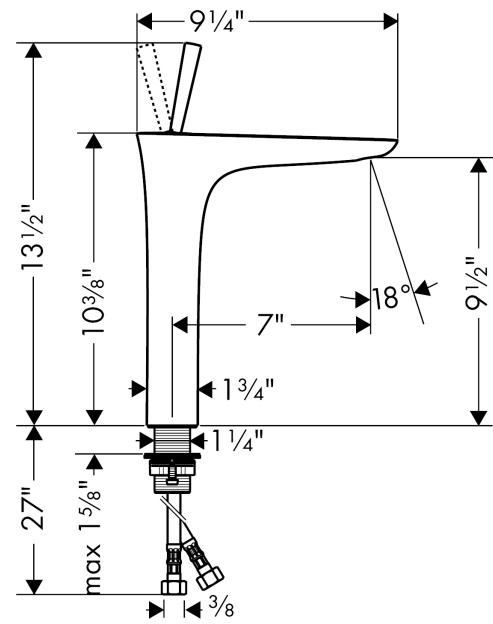

Spare parts list

Year of production: >07/16

Pos.	Description	Part no.	Price	PU
1	escutcheon Ø 37 mm	95288000	-	1
2	O-ring 33x1,5	98164000	-	1
3	handle	95287000	-	1
4	nut	97157000	-	1
5	O-Ring 30x2	98186000	-	1
6	cartridge, assy	96339000	-	1
7	adapter for cartridge	95289000	-	1
8	O-ring 26x2	98147000	-	1
9	hollow set screw M4x6	97767000	-	1
10	connection hose 35½" M8x0,75 G3/8	95372001	-	1
11	flat seal	98749000	-	1
12	fixing set (Ø 32)	13961000	-	1
13	lever collar	97548000	-	1
14	aerator M24x1 (4,5 l/min)	92880000	-	1
15	service tool	98808000	-	1
a	fixation extension 35 mm	13898000	-	1
b	service tool for disassembling the handle	92124000	-	1

PuraVida
PuraVida 240 Single-Hole Faucet without Pop-Up
 Finishes : **white/chrome** Part no. : **15072401**

Description

Features

- Solid brass
- Laminar spray
- Flow: 1.2 GPM
- 16° adjustable spray
- Joystick ceramic cartridge
- Pop-up assembly not included

Item details

List Price \$ 770.00

Technology

Compliance

Product image

Scale drawing

PuraVida

PuraVida 240 Single-Hole Faucet without Pop-Up

Spare parts list

Year of production: **07/16 - 12/17**

Pos.	Description	Part no.	Price	PU
1	escutcheon Ø 37 mm	95288000	-	1
2	O-ring 33x1,5	98164000	-	1
3	handle	95287000	-	1
4	nut	97157000	-	1
5	O-Ring 30x2	98186000	-	1
6	cartridge, assy	96339000	-	1
7	adapter for cartridge	95289000	-	1
8	O-ring 26x2	98147000	-	1
9	hollow set screw M4x6	97767000	-	1
10	connection hose 35½" M8x0,75 G3/8	95372001	-	1
11	flat seal	98749000	-	1
12	fixing set (Ø 32)	13961000	-	1
13	lever collar	97548000	-	1
14	aerator M24x1 (4,5 l/min)	92880000	-	1
15	service tool	95661000	-	1
a	O-ring 21,95x1,78	95169000	-	1
b	service tool for disassembling the handle	92124000	-	1
c	fixation extension 35 mm	13898000	-	1