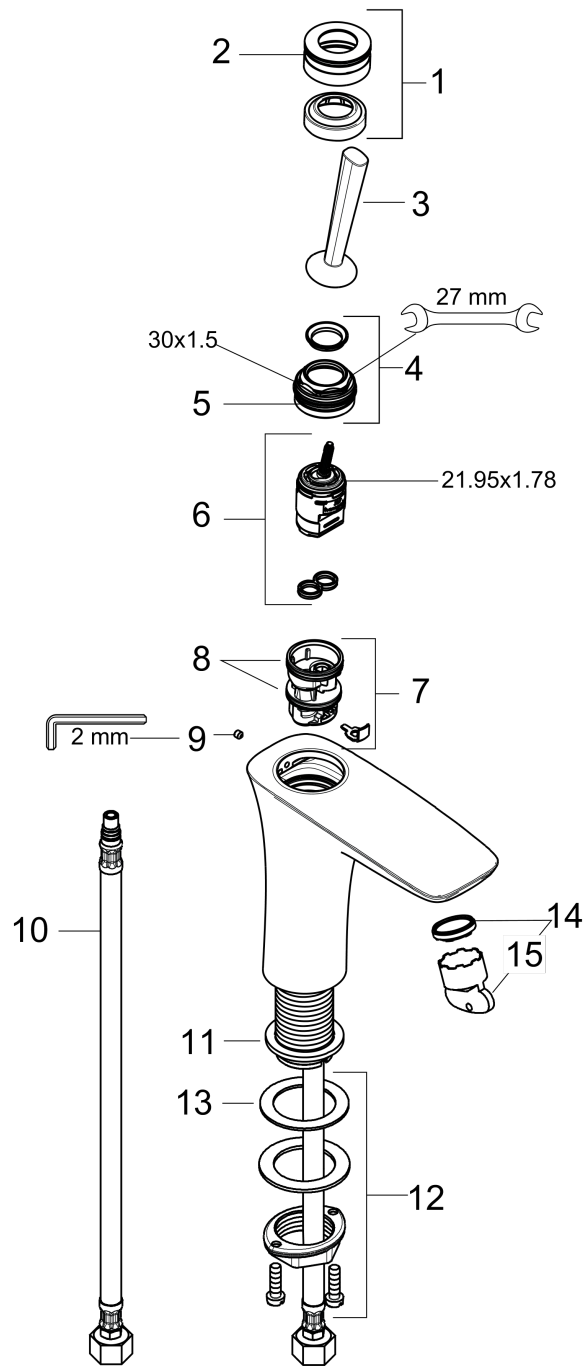

Spare parts list

Year of production: >07/16

Pos.	Description	Part no.	Price	PU
1	escutcheon Ø 37 mm	95288000	-	1
2	O-ring 33x1,5	98164000	-	1
3	handle	95287000	-	1
4	nut	97157000	-	1
5	O-Ring 30x2	98186000	-	1
6	cartridge, assy	96339000	-	1
7	adapter for cartridge	95289000	-	1
8	O-ring 26x2	98147000	-	1
9	hollow set screw M4x6	97767000	-	1
10	connection hose 35½" M8x0,75 G3/8	95372001	-	1
11	flat seal	98749000	-	1
12	fixing set (Ø 32)	13961000	-	1
13	lever collar	97548000	-	1
14	aerator M24x1 (4,5 l/min)	92880000	-	1
15	service tool	98808000	-	1
a	fixation extension 35 mm	13898000	-	1
b	service tool for disassembling the handle	92124000	-	1

PuraVida
PuraVida 240 Single-Hole Faucet without Pop-Up
 Finishes : **white/chrome** Part no. : **15072401**

Description

Features

- Solid brass
- Laminar spray
- Flow: 1.2 GPM
- 16° adjustable spray
- Joystick ceramic cartridge
- Pop-up assembly not included

Finishes : **white/chrome** Part no. : **15072401**

Exploded drawing

Year of production: **07/16 - 12/17**

PuraVida

PuraVida 240 Single-Hole Faucet without Pop-Up

Finishes : **white/chrome** Part no. : **15072401**

Spare parts list

Year of production: **07/16 - 12/17**

Pos.	Description	Part no.	Price	PU
1	escutcheon Ø 37 mm	95288000	-	1
2	O-ring 33x1,5	98164000	-	1
3	handle	95287000	-	1
4	nut	97157000	-	1
5	O-Ring 30x2	98186000	-	1
6	cartridge, assy	96339000	-	1
7	adapter for cartridge	95289000	-	1
8	O-ring 26x2	98147000	-	1
9	hollow set screw M4x6	97767000	-	1
10	connection hose 35½" M8x0,75 G3/8	95372001	-	1
11	flat seal	98749000	-	1
12	fixing set (Ø 32)	13961000	-	1
13	lever collar	97548000	-	1
14	aerator M24x1 (4,5 l/min)	92880000	-	1
15	service tool	95661000	-	1
a	O-ring 21,95x1,78	95169000	-	1
b	service tool for disassembling the handle	92124000	-	1
c	fixation extension 35 mm	13898000	-	1