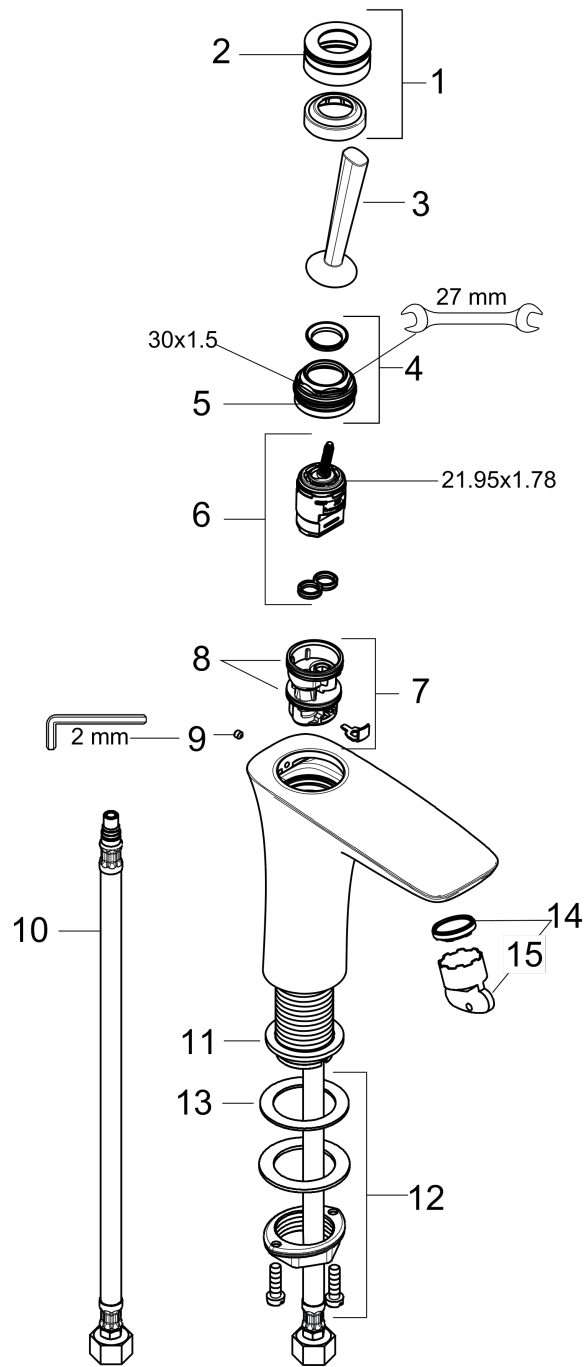

PuraVida

PuraVida 240 Single-Hole Faucet without Pop-Up

Finishes : **chrome** Part no. : **15072001**

Exploded drawing

Year of production: >07/16

PuraVida

PuraVida 240 Single-Hole Faucet without Pop-Up

Finishes : **chrome** Part no. : **15072001**

Spare parts list

Year of production: >07/16

Pos.	Description	Part no.	Price	PU
1	escutcheon Ø 37 mm	95288000	-	1
2	O-ring 33x1,5	98164000	-	1
3	handle	95287000	-	1
4	nut	97157000	-	1
5	O-Ring 30x2	98186000	-	1
6	cartridge, assy	96339000	-	1
7	adapter for cartridge	95289000	-	1
8	O-ring 26x2	98147000	-	1
9	hollow set screw M4x6	97767000	-	1
10	connection hose 35½" M8x0,75 G3/8	95372001	-	1
11	flat seal	98749000	-	1
12	fixing set (Ø 32)	13961000	-	1
13	lever collar	97548000	-	1
14	aerator M24x1 (4,5 l/min)	92880000	-	1
15	service tool	98808000	-	1
a	fixation extension 35 mm	13898000	-	1
b	service tool for disassembling the handle	92124000	-	1