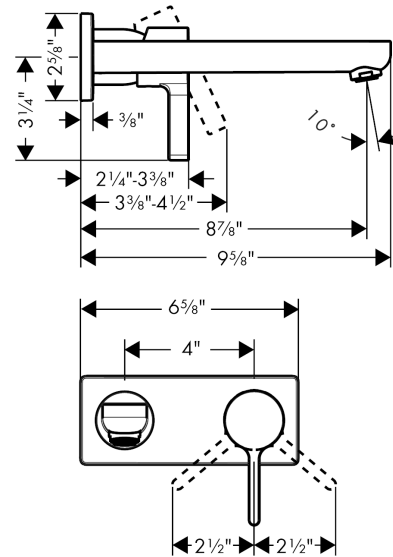

Scale drawing