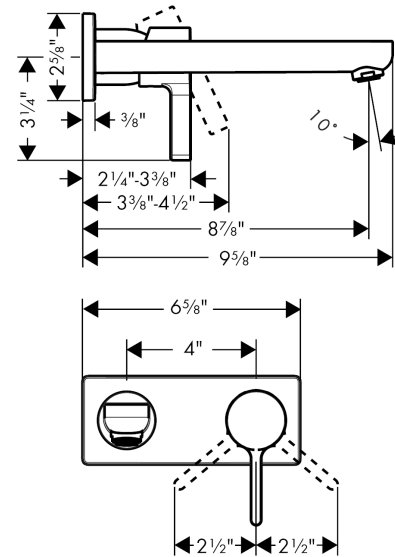

Spare parts list

Year of production: >07/16

Pos.	Description	Part no.	Price	PU
1	escutcheon	95641000	-	1
2	escutcheon	95642000	-	1
3	spout 220 mm	95640000	-	1
4	aerator M24x1 (4,5 l/min)	92877000	-	1
5	handle	31093000	-	1
6	sleeve	98790000	-	1
7	nut	95622000	-	1
8	cartridge, assy	95646001	-	1
9	seal	95008000	-	1
10	locking screw for handle	95140000	-	1
11	connecting thread G½	95626000	-	1
12	O-ring 13x2	98128000	-	1
13	O-ring 26x2	98147000	-	1
14	adapter for cartridge	95779000	-	1
a	extension set 25 mm for 13622180	31971000	-	1
b	base body	13622181	-	1
c	O-ring 39x1,5	98400000	-	1
d	O-ring 43x3	98418000	-	1
e	O-ring 41x2	98212000	-	1

Metris S

Metris S Wall-Mounted Single-Handle Faucet Trim

Finishes : **brushed nickel** Part no. : **31163821**

Description

Features

- Solid brass
- Aerated spray
- Flow: 1.2 GPM
- Ceramic cartridge
- Pop-up assembly not included

Required accessories

- Rough, Wall-Mounted Single-Handle Faucet (#13622USA)

Item details

List Price \$ 500.00

Technology

Compliance

Product image

Scale drawing

Spare parts list

Year of production: >07/16

Pos.	Description	Part no.	Price	PU
1	escutcheon	95641820	-	1
2	escutcheon	95642820	-	1
3	spout 220 mm	95640820	-	1
4	aerator M24x1 (4,5 l/min)	92877820	-	1
5	handle	31093820	-	1
6	sleeve	98790820	-	1
7	nut	95622000	-	1
8	cartridge, assy	95646001	-	1
9	seal	95008000	-	1
10	locking screw for handle	95140000	-	1
11	connecting thread G½	95626000	-	1
12	O-ring 13x2	98128000	-	1
13	O-ring 26x2	98147000	-	1
14	adapter for cartridge	95779000	-	1
a	extension set 25 mm for 13622180	31971000	-	1
b	base body	13622181	-	1
c	O-ring 39x1,5	98400000	-	1
d	O-ring 43x3	98418000	-	1
e	O-ring 41x2	98212000	-	1