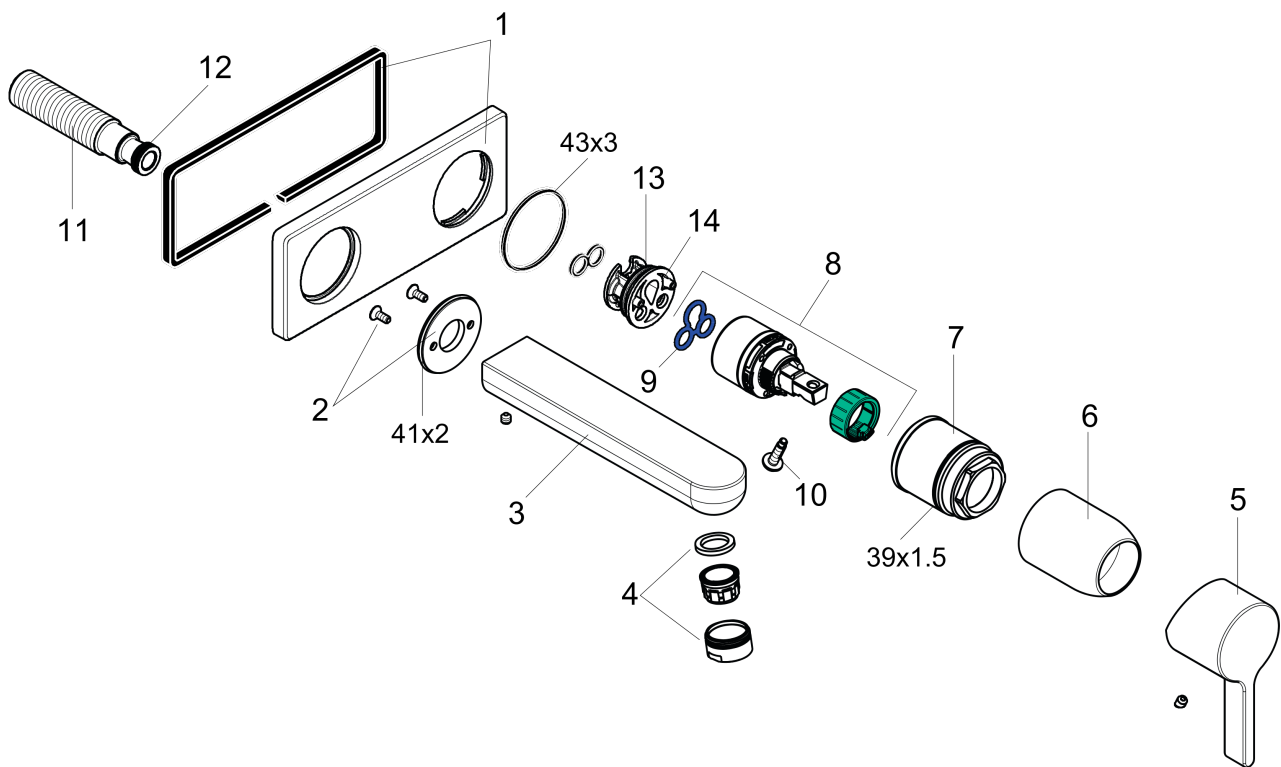

Spare parts list

Year of production: >07/16

Pos.	Description	Part no.	Price	PU
1	escutcheon	95641000	-	1
2	escutcheon	95642000	-	1
3	spout 220 mm	95640000	-	1
4	aerator M24x1 (4,5 l/min)	92877000	-	1
5	handle	31093000	-	1
6	sleeve	98790000	-	1
7	nut	95622000	-	1
8	cartridge, assy	95646001	-	1
9	seal	95008000	-	1
10	locking screw for handle	95140000	-	1
11	connecting thread G½	95626000	-	1
12	O-ring 13x2	98128000	-	1
13	O-ring 26x2	98147000	-	1
14	adapter for cartridge	95779000	-	1
a	extension set 25 mm for 13622180	31971000	-	1
b	base body	13622181	-	1
c	O-ring 39x1,5	98400000	-	1
d	O-ring 43x3	98418000	-	1
e	O-ring 41x2	98212000	-	1

Metris S

Metris S Wall-Mounted Single-Handle Faucet Trim

Finishes : **brushed nickel** Part no. : **31163821**

Description

Features

- Solid brass
- Aerated spray
- Flow: 1.2 GPM
- Ceramic cartridge
- Pop-up assembly not included

Metris S

Metris S Wall-Mounted Single-Handle Faucet Trim

Finishes : brushed nickel Part no. : 31163821

Exploded drawing

Year of production: >07/16

Metris S

Metris S Wall-Mounted Single-Handle Faucet Trim

Finishes : **brushed nickel** Part no. : **31163821**

Spare parts list

Year of production: >07/16

Pos.	Description	Part no.	Price	PU
1	escutcheon	95641820	-	1
2	escutcheon	95642820	-	1
3	spout 220 mm	95640820	-	1
4	aerator M24x1 (4,5 l/min)	92877820	-	1
5	handle	31093820	-	1
6	sleeve	98790820	-	1
7	nut	95622000	-	1
8	cartridge, assy	95646001	-	1
9	seal	95008000	-	1
10	locking screw for handle	95140000	-	1
11	connecting thread G½	95626000	-	1
12	O-ring 13x2	98128000	-	1
13	O-ring 26x2	98147000	-	1
14	adapter for cartridge	95779000	-	1
a	extension set 25 mm for 13622180	31971000	-	1
b	base body	13622181	-	1
c	O-ring 39x1,5	98400000	-	1
d	O-ring 43x3	98418000	-	1
e	O-ring 41x2	98212000	-	1