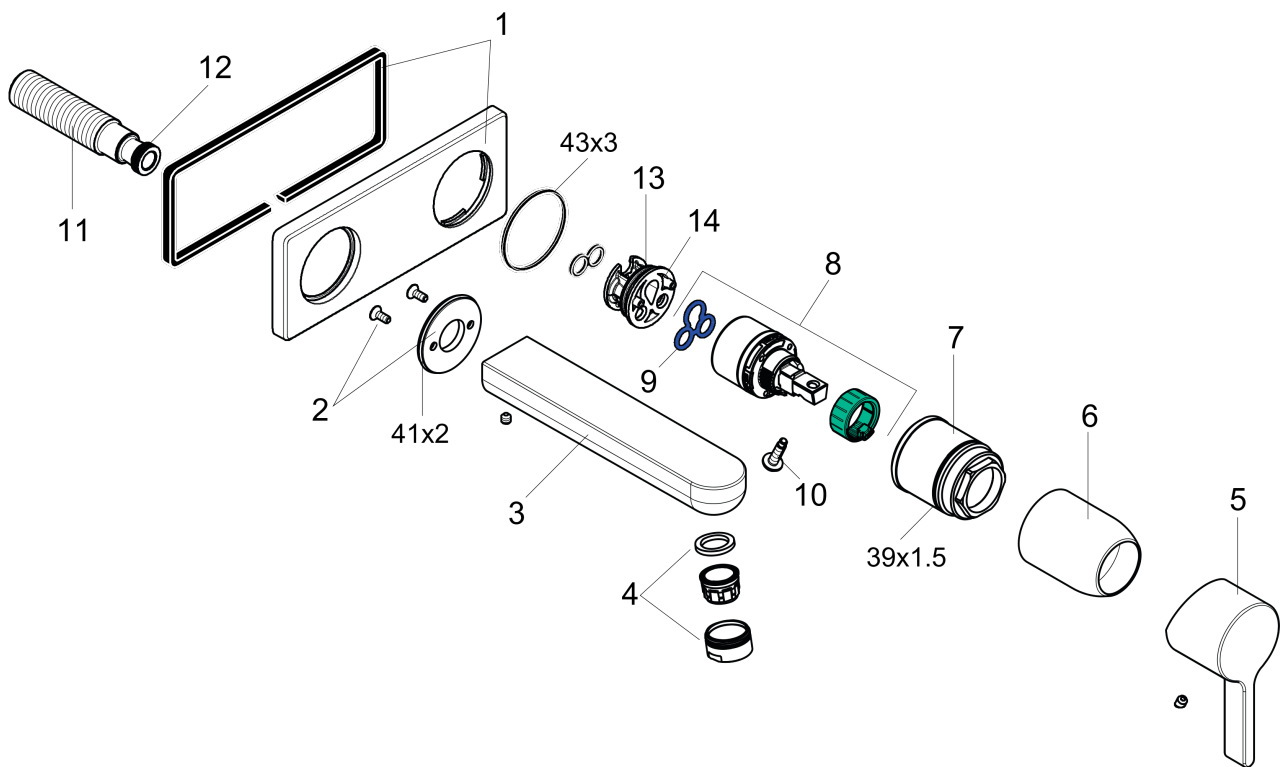

Metris S

Metris S Wall-Mounted Single-Handle Faucet Trim

Finishes : **chrome** Part no. : **31163001**

Exploded drawing

Year of production: >07/16

Metris S

Metris S Wall-Mounted Single-Handle Faucet Trim

Finishes : **chrome** Part no. : **31163001**

Spare parts list

Year of production: >07/16

Pos.	Description	Part no.	Price	PU
1	escutcheon	95641000	-	1
2	escutcheon	95642000	-	1
3	spout 220 mm	95640000	-	1
4	aerator M24x1 (4,5 l/min)	92877000	-	1
5	handle	31093000	-	1
6	sleeve	98790000	-	1
7	nut	95622000	-	1
8	cartridge, assy	95646001	-	1
9	seal	95008000	-	1
10	locking screw for handle	95140000	-	1
11	connecting thread G½	95626000	-	1
12	O-ring 13x2	98128000	-	1
13	O-ring 26x2	98147000	-	1
14	adapter for cartridge	95779000	-	1
a	extension set 25 mm for 13622180	31971000	-	1
b	base body	13622181	-	1
c	O-ring 39x1,5	98400000	-	1
d	O-ring 43x3	98418000	-	1
e	O-ring 41x2	98212000	-	1