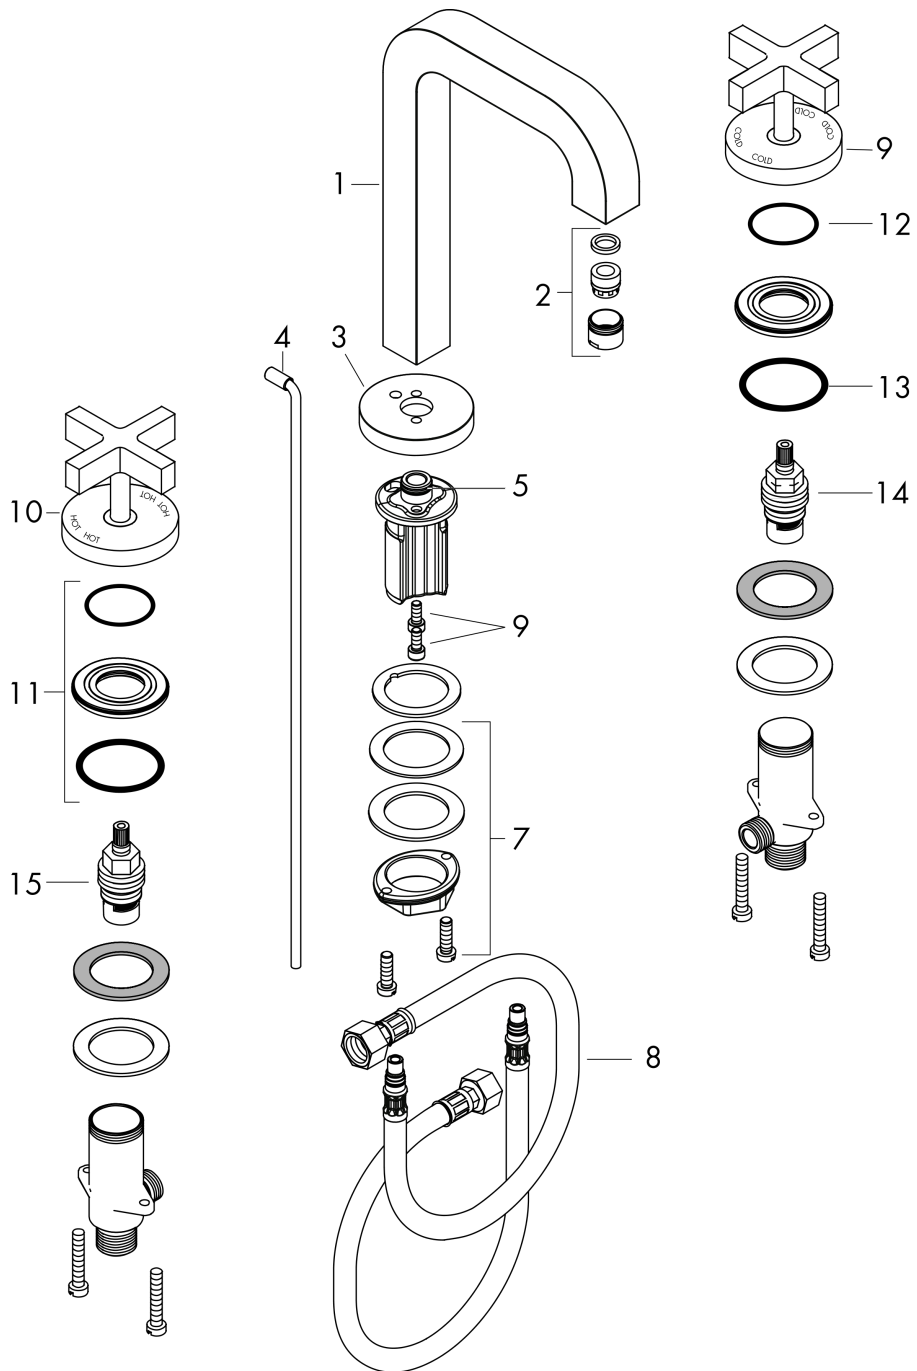

AXOR Citterio
Axor Citterio Widespread Faucet with Cross Handles
Finishes : **chrome** Part no. : **39133001**

Exploded drawing

Year of production: >12/09

AXOR Citterio
Axor Citterio Widespread Faucet with Cross Handles
 Finishes : **chrome** Part no. : **39133001**

Spare parts list

Year of production: >12/09

| Pos. | Description | Part no. | Price | PU |
|------|-----------------------------------|----------|-------|----|
| 1 | spout 165 mm | 95568000 | - | 1 |
| 2 | aerator M18x1 (5 l/min) | 95384000 | - | 1 |
| 3 | escutcheon | 95569000 | - | 1 |
| 4 | pop up rod | 96676000 | - | 1 |
| 5 | O-ring 12x2 | 98214000 | - | 1 |
| 6 | hexagon socket screw M5x12 | 98639000 | - | 1 |
| 7 | fixing set (Ø 32) | 13961000 | - | 1 |
| 8 | connection hose 18½" M8x0,75 3/8" | 96321001 | - | 1 |
| 9 | handle | 39292000 | - | 1 |
| 10 | handle | 39291000 | - | 1 |
| 11 | nut | 92854000 | - | 1 |
| 12 | O-Ring 32x2,5 | 96364000 | - | 1 |
| 13 | O-ring 40x3 | 92634000 | - | 1 |
| 14 | shut off unit right closing | 94009000 | - | 1 |
| 15 | shut off unit left closing | 94008000 | - | 1 |

AXOR Citterio
Axor Citterio Widespread Faucet with Cross Handles
 Finishes : **brushed nickel** Part no. : **39133821**

Description

Features

- Aerated spray
- Flow: 1.2 GPM
- 90° ceramic valves
- Includes pop-up assembly

Year of production: >12/09

AXOR Citterio

Axor Citterio Widespread Faucet with Cross Handles

Finishes : **brushed nickel** Part no. : **39133821**

Spare parts list

Year of production: >12/09

| Pos. | Description | Part no. | Price | PU |
|------|-----------------------------------|----------|-------|----|
| 1 | nut | 92854000 | - | 1 |
| 2 | O-Ring 32x2,5 | 96364000 | - | 1 |
| 3 | O-ring 40x3 | 92634000 | - | 1 |
| 4 | shut off unit left closing | 94008000 | - | 1 |
| 5 | shut off unit right closing | 94009000 | - | 1 |
| 6 | fixing set (Ø 32) | 13961000 | - | 1 |
| 7 | connection hose 18½" M8x0,75 3/8" | 96321001 | - | 1 |
| a | pop up waste | 94159000 | - | 1 |