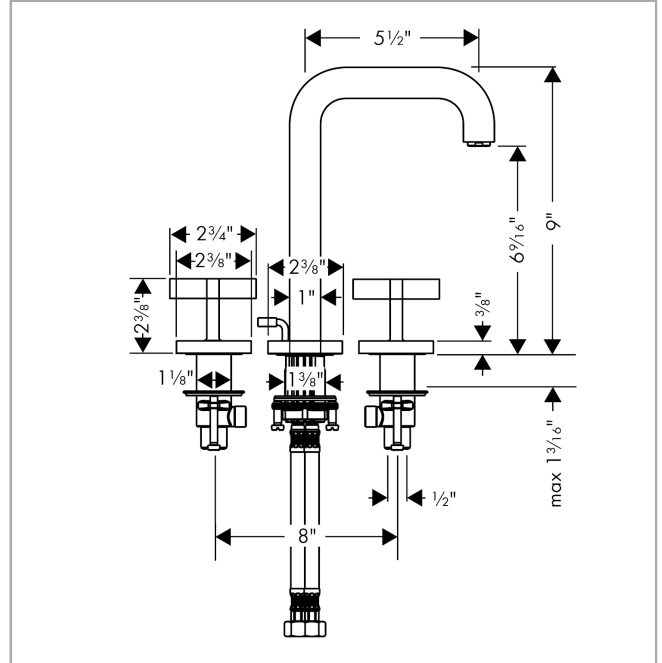

Spare parts list

Year of production: >12/09

| Pos. | Description | Part no. | Price | PU |
|------|-----------------------------------|----------|-------|----|
| 1 | spout 165 mm | 95568000 | - | 1 |
| 2 | aerator M18x1 (5 l/min) | 95384000 | - | 1 |
| 3 | escutcheon | 95569000 | - | 1 |
| 4 | pop up rod | 96676000 | - | 1 |
| 5 | O-ring 12x2 | 98214000 | - | 1 |
| 6 | hexagon socket screw M5x12 | 98639000 | - | 1 |
| 7 | fixing set (Ø 32) | 13961000 | - | 1 |
| 8 | connection hose 18½" M8x0,75 3/8" | 96321001 | - | 1 |
| 9 | handle | 39292000 | - | 1 |
| 10 | handle | 39291000 | - | 1 |
| 11 | nut | 92854000 | - | 1 |
| 12 | O-Ring 32x2,5 | 96364000 | - | 1 |
| 13 | O-ring 40x3 | 92634000 | - | 1 |
| 14 | shut off unit right closing | 94009000 | - | 1 |
| 15 | shut off unit left closing | 94008000 | - | 1 |

AXOR Citterio
Axor Citterio Widespread Faucet with Cross Handles
 Finishes : **brushed nickel** Part no. : **39133821**

Description

Features

- Aerated spray
- Flow: 1.2 GPM
- 90° ceramic valves
- Includes pop-up assembly

Item details

List Price \$ 2,040.00

Technology

Compliance

Product image

Scale drawing

AXOR Citterio
Axor Citterio Widespread Faucet with Cross Handles
Finishes : **brushed nickel** Part no. : **39133821**

Exploded drawing

Year of production: >12/09

AXOR Citterio

Axor Citterio Widespread Faucet with Cross Handles

Finishes : **brushed nickel** Part no. : **39133821**

Spare parts list

Year of production: >12/09

| Pos. | Description | Part no. | Price | PU |
|------|-----------------------------------|----------|-------|----|
| 1 | nut | 92854000 | - | 1 |
| 2 | O-Ring 32x2,5 | 96364000 | - | 1 |
| 3 | O-ring 40x3 | 92634000 | - | 1 |
| 4 | shut off unit left closing | 94008000 | - | 1 |
| 5 | shut off unit right closing | 94009000 | - | 1 |
| 6 | fixing set (Ø 32) | 13961000 | - | 1 |
| 7 | connection hose 18½" M8x0,75 3/8" | 96321001 | - | 1 |
| a | pop up waste | 94159000 | - | 1 |