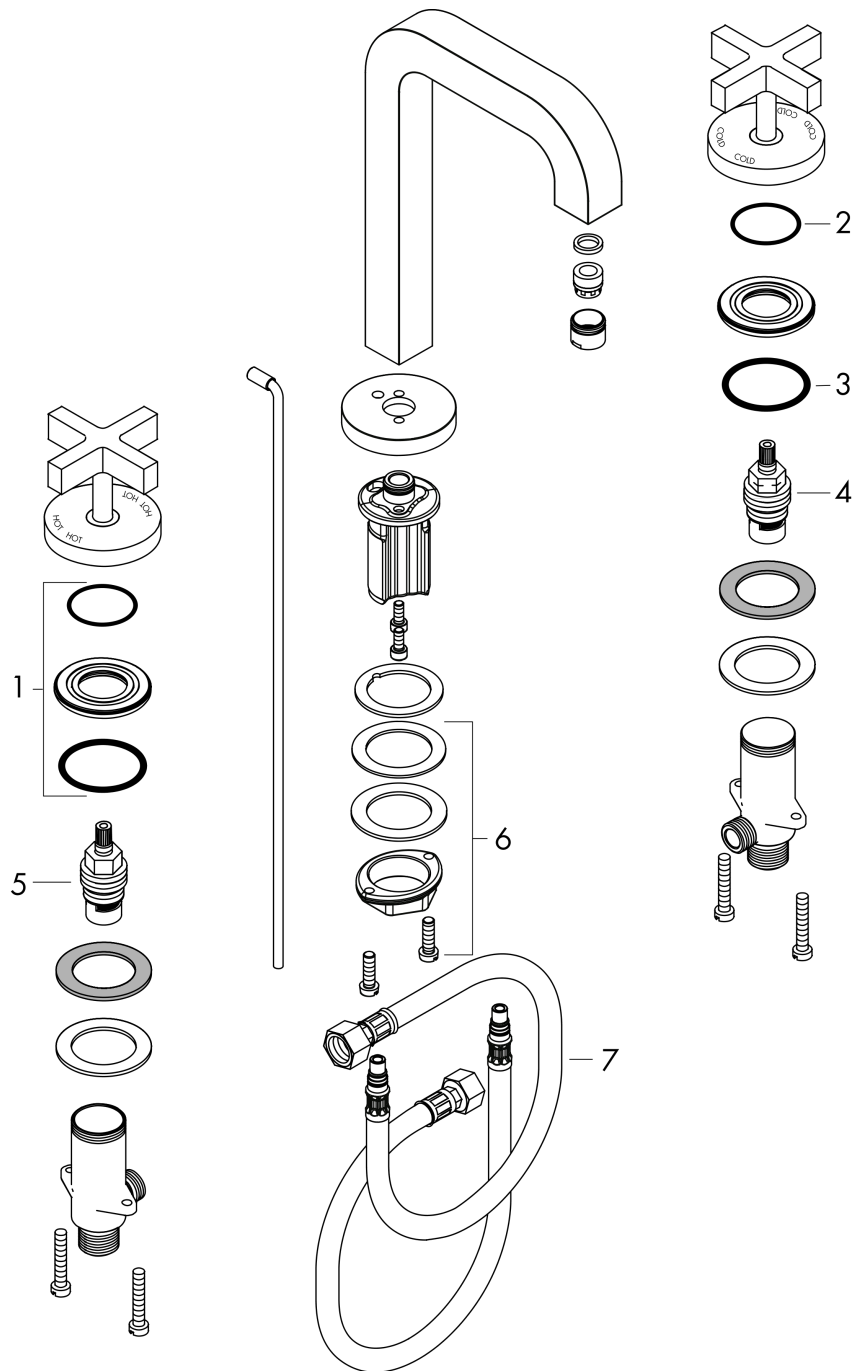

Spare parts list

Year of production: >12/09

| Pos. | Description | Part no. | Price | PU |
|------|-----------------------------------|----------|-------|----|
| 1 | spout 165 mm | 95568000 | - | 1 |
| 2 | aerator M18x1 (5 l/min) | 95384000 | - | 1 |
| 3 | escutcheon | 95569000 | - | 1 |
| 4 | pop up rod | 96676000 | - | 1 |
| 5 | O-ring 12x2 | 98214000 | - | 1 |
| 6 | hexagon socket screw M5x12 | 98639000 | - | 1 |
| 7 | fixing set (Ø 32) | 13961000 | - | 1 |
| 8 | connection hose 18½" M8x0,75 3/8" | 96321001 | - | 1 |
| 9 | handle | 39292000 | - | 1 |
| 10 | handle | 39291000 | - | 1 |
| 11 | nut | 92854000 | - | 1 |
| 12 | O-Ring 32x2,5 | 96364000 | - | 1 |
| 13 | O-ring 40x3 | 92634000 | - | 1 |
| 14 | shut off unit right closing | 94009000 | - | 1 |
| 15 | shut off unit left closing | 94008000 | - | 1 |

AXOR Citterio
Axor Citterio Widespread Faucet with Cross Handles
 Finishes : **brushed nickel** Part no. : **39133821**

Description

Features

- Aerated spray
- Flow: 1.2 GPM
- 90° ceramic valves
- Includes pop-up assembly

Item details

List Price \$ 2,040.00

Technology

Compliance

Product image

Scale drawing

AXOR Citterio
Axor Citterio Widespread Faucet with Cross Handles
Finishes : **brushed nickel** Part no. : **39133821**

Exploded drawing

Year of production: >12/09

AXOR Citterio

Axor Citterio Widespread Faucet with Cross Handles

Finishes : **brushed nickel** Part no. : **39133821**

Spare parts list

Year of production: >12/09

| Pos. | Description | Part no. | Price | PU |
|------|-----------------------------------|----------|-------|----|
| 1 | nut | 92854000 | - | 1 |
| 2 | O-Ring 32x2,5 | 96364000 | - | 1 |
| 3 | O-ring 40x3 | 92634000 | - | 1 |
| 4 | shut off unit left closing | 94008000 | - | 1 |
| 5 | shut off unit right closing | 94009000 | - | 1 |
| 6 | fixing set (Ø 32) | 13961000 | - | 1 |
| 7 | connection hose 18½" M8x0,75 3/8" | 96321001 | - | 1 |
| a | pop up waste | 94159000 | - | 1 |