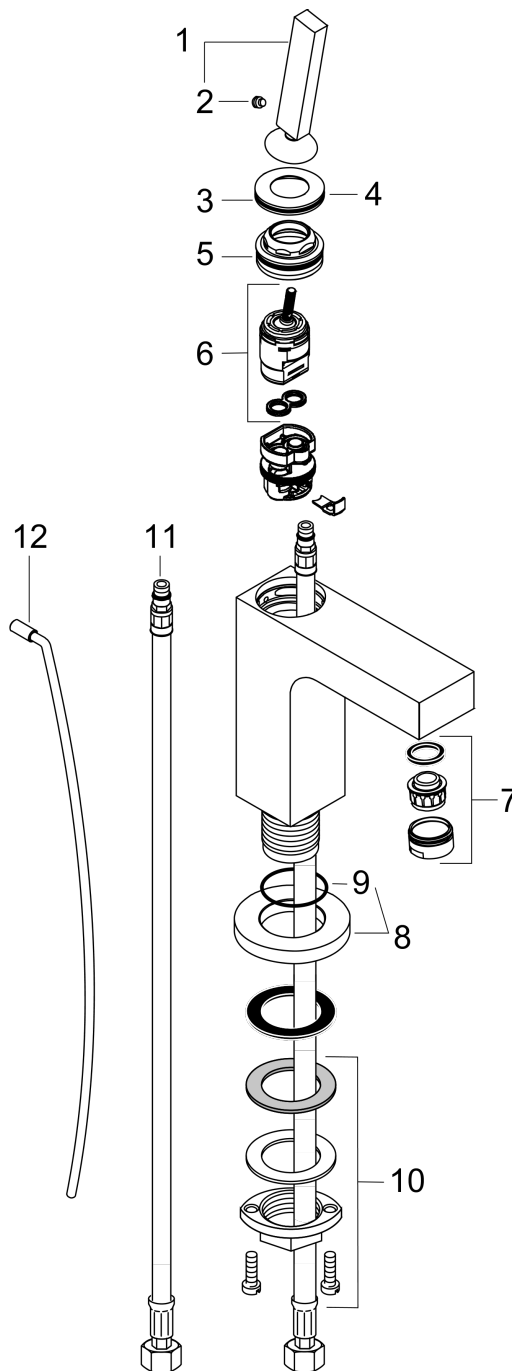

Exploded drawing

Year of production: >01/09

AXOR Citterio
Axor Citterio Single-Hole Faucet
 Finishes : **chrome** Part no. : **39010001**

Spare parts list

Year of production: >01/09

Pos.	Description	Part no.	Price	PU
1	handle	39091000	-	1
2	hollow set screw M6x6	97660000	-	1
3	escutcheon	96671000	-	1
4	O-ring 33x1,5	98164000	-	1
5	nut	97157000	-	1
6	cartridge, assy	96339000	-	1
7	aerator M24x1 (5 l/min)	13185000	-	1
8	escutcheon	97595000	-	1
9	O-ring 36x2	98156000	-	1
10	fixing set (Ø 32)	13961000	-	1
11	connection hose 18½" M8x0,75 3/8"	96321001	-	1
12	pull rod	96923000	-	1
a	pop up waste	94159000	-	1

AXOR Citterio

Axor Citterio Single-Hole Faucet

Finishes : **brushed nickel** Part no. : **39010821**

Description

Features

- Aerated spray
- Flow: 1.2 GPM
- Joystick ceramic cartridge
- Includes pop-up assembly

AXOR Citterio

Axor Citterio Single-Hole Faucet

Finishes : **brushed nickel** Part no. : **39010821**

Exploded drawing

Year of production: >01/09

AXOR Citterio

Axor Citterio Single-Hole Faucet

Finishes : **brushed nickel** Part no. : **39010821**

Spare parts list

Year of production: >01/09

Pos.	Description	Part no.	Price	PU
1	handle	39091820	-	1
2	hollow set screw M6x6	97660000	-	1
3	escutcheon	96671820	-	1
4	O-ring 33x1,5	98164000	-	1
5	nut	97157000	-	1
6	cartridge, assy	96339000	-	1
7	aerator M24x1 (5 l/min)	13185820	-	1
8	escutcheon	97595820	-	1
9	O-ring 36x2	98156000	-	1
10	fixing set (Ø 32)	13961000	-	1
11	connection hose 18½" M8x0,75 3/8"	96321001	-	1
12	pull rod	96923820	-	1
a	pop up waste	94159820	-	1
b	service tool for disassembling the handle	92124000	-	1