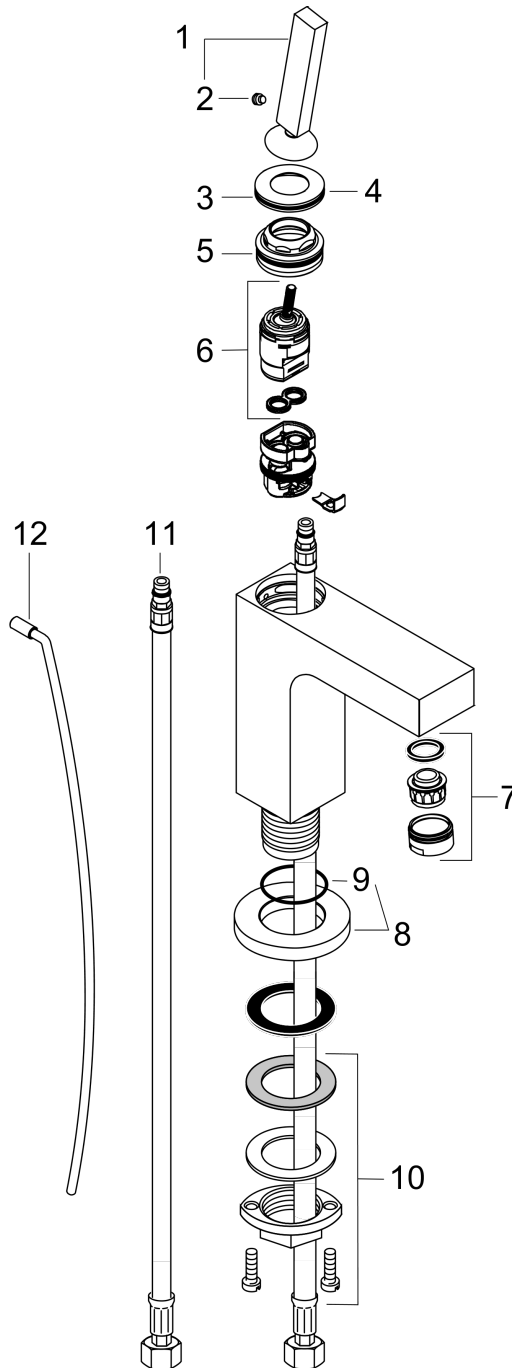

AXOR Citterio
Axor Citterio Single-Hole Faucet
 Finishes : **chrome** Part no. : **39010001**

Description

Features

- Aerated spray
- Flow: 1.2 GPM
- Joystick ceramic cartridge
- Includes pop-up assembly

Item details

Exploded drawing

Year of production: >01/09

AXOR Citterio
Axor Citterio Single-Hole Faucet
 Finishes : **chrome** Part no. : **39010001**

Spare parts list

Year of production: >01/09

Pos.	Description	Part no.	Price	PU
1	handle	39091000	-	1
2	hollow set screw M6x6	97660000	-	1
3	escutcheon	96671000	-	1
4	O-ring 33x1,5	98164000	-	1
5	nut	97157000	-	1
6	cartridge, assy	96339000	-	1
7	aerator M24x1 (5 l/min)	13185000	-	1
8	escutcheon	97595000	-	1
9	O-ring 36x2	98156000	-	1
10	fixing set (Ø 32)	13961000	-	1
11	connection hose 18½" M8x0,75 3/8"	96321001	-	1
12	pull rod	96923000	-	1
a	pop up waste	94159000	-	1

AXOR Citterio

Axor Citterio Single-Hole Faucet

Finishes : **brushed nickel** Part no. : **39010821**

Exploded drawing

Year of production: >01/09

AXOR Citterio

Axor Citterio Single-Hole Faucet

Finishes : **brushed nickel** Part no. : **39010821**

Spare parts list

Year of production: >01/09

Pos.	Description	Part no.	Price	PU
1	handle	39091820	-	1
2	hollow set screw M6x6	97660000	-	1
3	escutcheon	96671820	-	1
4	O-ring 33x1,5	98164000	-	1
5	nut	97157000	-	1
6	cartridge, assy	96339000	-	1
7	aerator M24x1 (5 l/min)	13185820	-	1
8	escutcheon	97595820	-	1
9	O-ring 36x2	98156000	-	1
10	fixing set (Ø 32)	13961000	-	1
11	connection hose 18½" M8x0,75 3/8"	96321001	-	1
12	pull rod	96923820	-	1
a	pop up waste	94159820	-	1
b	service tool for disassembling the handle	92124000	-	1