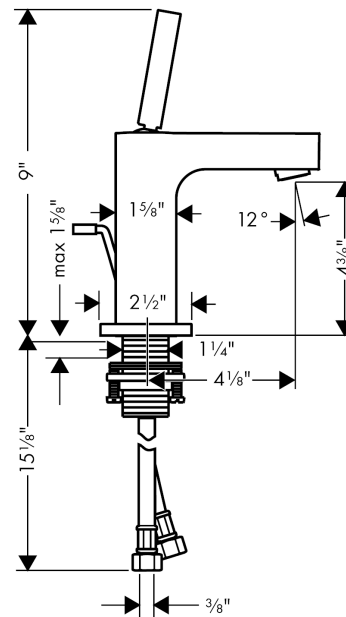

Scale drawing