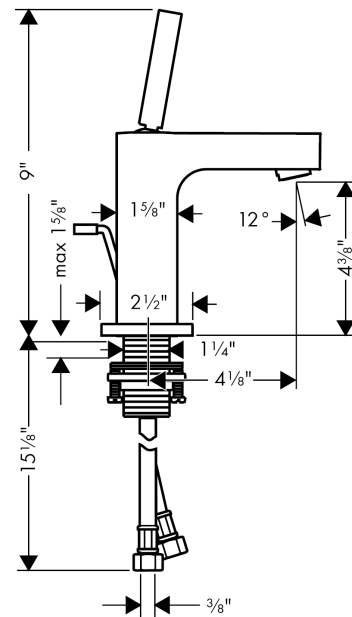

Exploded drawing

Year of production: >01/09

AXOR Citterio
Axor Citterio Single-Hole Faucet
 Finishes : **chrome** Part no. : **39010001**

Spare parts list

Year of production: >01/09

Pos.	Description	Part no.	Price	PU
1	handle	39091000	-	1
2	hollow set screw M6x6	97660000	-	1
3	escutcheon	96671000	-	1
4	O-ring 33x1,5	98164000	-	1
5	nut	97157000	-	1
6	cartridge, assy	96339000	-	1
7	aerator M24x1 (5 l/min)	13185000	-	1
8	escutcheon	97595000	-	1
9	O-ring 36x2	98156000	-	1
10	fixing set (Ø 32)	13961000	-	1
11	connection hose 18½" M8x0,75 3/8"	96321001	-	1
12	pull rod	96923000	-	1
a	pop up waste	94159000	-	1

Item details

List Price \$ 1,200.00

Technology

Design awards

DESIGN PLUS
Sonderauszeichnung

Compliance

Product image

Scale drawing

AXOR Citterio

Axor Citterio Single-Hole Faucet

Finishes : **brushed nickel** Part no. : **39010821**

Exploded drawing

Year of production: >01/09

AXOR Citterio

Axor Citterio Single-Hole Faucet

Finishes : **brushed nickel** Part no. : **39010821**

Spare parts list

Year of production: >01/09

Pos.	Description	Part no.	Price	PU
1	handle	39091820	-	1
2	hollow set screw M6x6	97660000	-	1
3	escutcheon	96671820	-	1
4	O-ring 33x1,5	98164000	-	1
5	nut	97157000	-	1
6	cartridge, assy	96339000	-	1
7	aerator M24x1 (5 l/min)	13185820	-	1
8	escutcheon	97595820	-	1
9	O-ring 36x2	98156000	-	1
10	fixing set (Ø 32)	13961000	-	1
11	connection hose 18½" M8x0,75 3/8"	96321001	-	1
12	pull rod	96923820	-	1
a	pop up waste	94159820	-	1
b	service tool for disassembling the handle	92124000	-	1