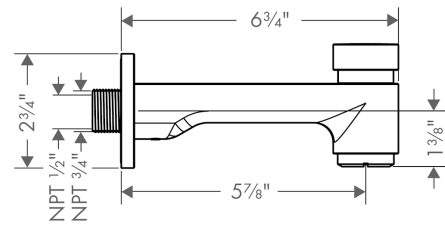

S Tub Spout with Diverter

Finishes : **chrome** Part no. : **14414001**

Description

Features

- Solid brass
- 1/2" female and 3/4" male adaptor included

Item details

List Price

\$ 210.00

Compliance

Product image

Scale drawing

S Tub Spout with Diverter

Finishes : **chrome** Part no. : **14414001**

Exploded drawing

Year of production: >06/07

S Tub Spout with Diverter

S Tub Spout with Diverter

Finishes : **brushed nickel** Part no. : **14414821**

Description

Features

- Solid brass
- 1/2" female and 3/4" male adaptor included

Item details

List Price \$ 300.00

Compliance

Product image

Scale drawing

S Tub Spout with Diverter

Finishes : **brushed nickel**

Part no. : **14414821**

Exploded drawing

Year of production: >06/07

S Tub Spout with Diverter