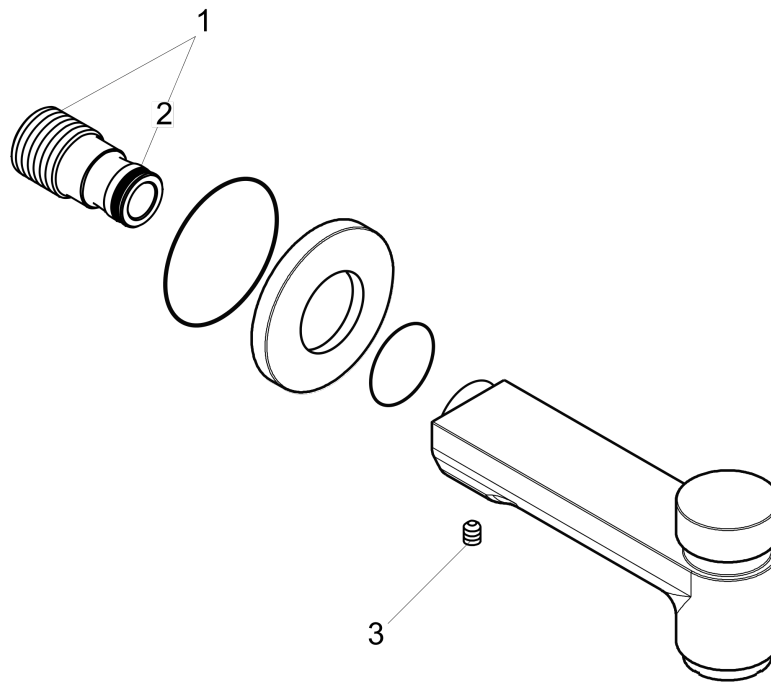

S Tub Spout with Diverter

Finishes : **chrome** Part no. : **14414001**

Description

Features

- Solid brass
- 1/2" female and 3/4" male adaptor included

Item details

List Price

\$ 210.00

Compliance

Product image

Scale drawing

S Tub Spout with Diverter

Finishes : **chrome** Part no. : **14414001**

Exploded drawing

Year of production: >06/07

S Tub Spout with Diverter

S Tub Spout with Diverter

Finishes : **brushed nickel** Part no. : **14414821**

Description

Features

- Solid brass
- 1/2" female and 3/4" male adaptor included

Item details

List Price \$ 300.00

Compliance

Product image

Scale drawing

S Tub Spout with Diverter

Finishes : **brushed nickel**

Part no. : **14414821**

Exploded drawing

Year of production: >06/07

S Tub Spout with Diverter