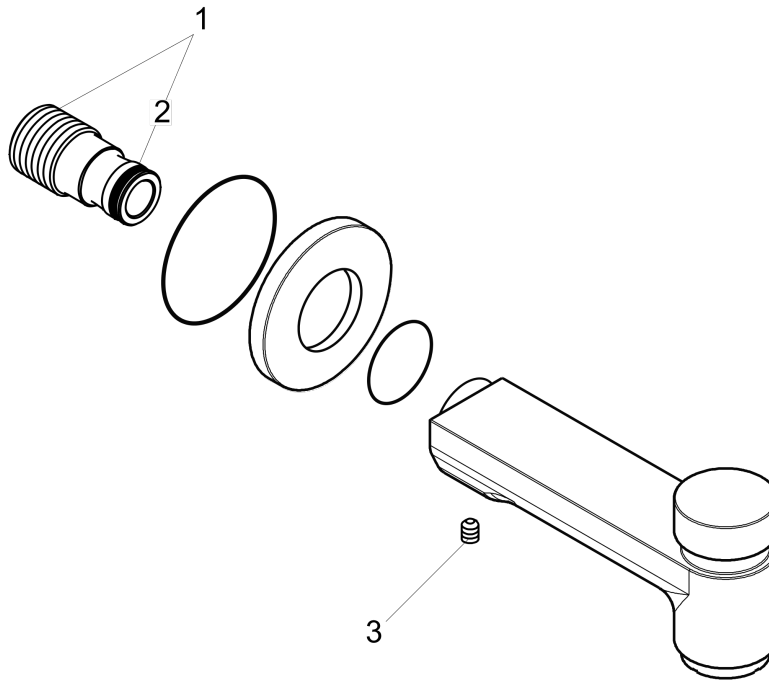

Finishes : **chrome** Part no. : **14414001**

Spare parts list

Year of production: >06/07

Pos.	Description	Part no.	Price	PU
1	connecting thread	96472001	-	1
2	O-ring 16x2,5	98134000	-	1
3	hollow set screw M6x8	97810000	-	1

S Tub Spout with Diverter

Finishes : **brushed nickel** Part no. : **14414821**

Description

Features

- Solid brass
- 1/2" female and 3/4" male adaptor included

Item details

List Price \$ 300.00

Compliance

Product image

Scale drawing

S Tub Spout with Diverter

Finishes : **brushed nickel**

Part no. : **14414821**

Exploded drawing

Year of production: >06/07

S Tub Spout with Diverter

Finishes : **brushed nickel** Part no. : **14414821**

Spare parts list

Year of production: >06/07

Pos.	Description	Part no.	Price	PU
1	connecting thread	96472001	-	1
2	O-ring 16x2,5	98134000	-	1
3	hollow set screw M6x8	97810000	-	1