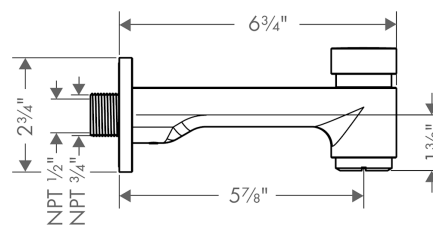

S Tub Spout with Diverter

Finishes : **chrome** Part no. : **14414001**

Description

Features

- Solid brass
- 1/2" female and 3/4" male adaptor included

Item details

List Price

\$ 210.00

Compliance

Product image

Scale drawing

S Tub Spout with Diverter

Finishes : **chrome** Part no. : **14414001**

Exploded drawing

Year of production: >06/07

S Tub Spout with Diverter

S Tub Spout with Diverter

Finishes : **brushed nickel** Part no. : **14414821**

Description

Features

- Solid brass
- 1/2" female and 3/4" male adaptor included

Item details

List Price \$ 300.00

Compliance

Product image

Scale drawing

S Tub Spout with Diverter

Finishes : **brushed nickel**

Part no. : **14414821**

Exploded drawing

Year of production: >06/07

S Tub Spout with Diverter