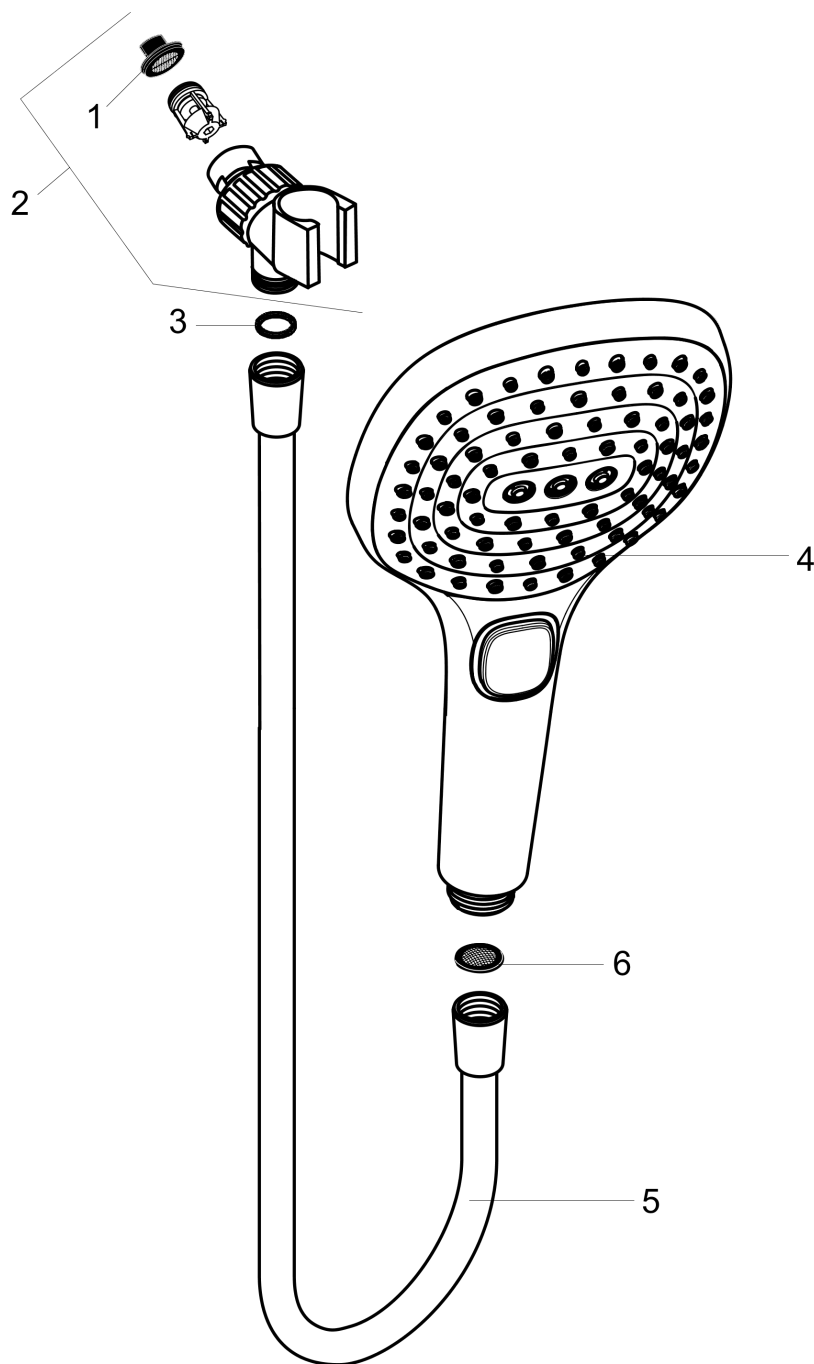

Raindance Select E

Raindance Select E 120 AIR Green 3-Jet Handshower Set, 2.0 GPM

Finishes : **chrome** Part no. : **04520000**

Description

Features

- Spray modes: RainAir, Rain, WhirlAir
- Select button for comfortable alternation of spray modes
- 30° adjustment
- Flow: 2.0 GPM

Compliance

Product image

Scale drawing

Raindance Select E

Raindance Select E 120 AIR Green 3-Jet Handshower Set, 2.0 GPM

Finishes : **chrome** Part no. : **04520000**

Exploded drawing

Year of production: >01/13

Raindance Select E

Raindance Select E 120 AIR Green 3-Jet Handshower Set, 2.0 GPM

Finishes : **chrome** Part no. : **04520000**

Spare parts list

Year of production: >01/13

| Pos. | Description | Part no. | Price | PU |
|------|--------------------|----------|-------|----|
| 1 | filter packing | 88649000 | - | 1 |
| 2 | shower holder | 06505003 | - | 1 |
| 3 | washer | 88651000 | - | 1 |
| 4 | handshower | 04528000 | - | 1 |
| 5 | shower hose 1,60 m | 28276003 | - | 1 |
| 6 | filter packing | 94246000 | - | 1 |

Raindance Select E

Raindance Select E 120 AIR Green 3-Jet Handshower Set, 2.0 GPM

Finishes : **white/chrome** Part no. : **04520400**

Description

Features

- Spray modes: RainAir, Rain, WhirlAir
- Select button for comfortable alternation of spray modes
- 30° adjustment
- Flow: 2.0 GPM