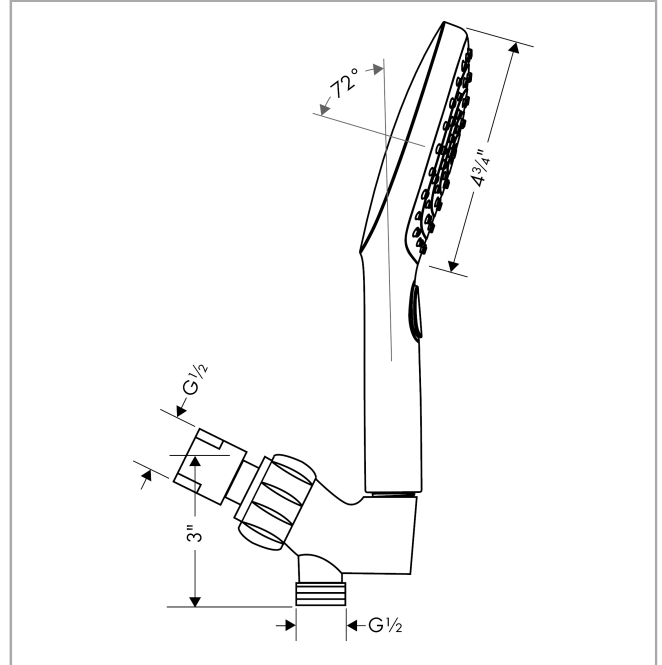

Raindance Select E

Raindance Select E 120 AIR Green 3-Jet Handshower Set, 2.0 GPM

Finishes : **white/chrome** Part no. : **04520400**

Spare parts list

Year of production: >01/13

| Pos. | Description | Part no. | Price | PU |
|------|--------------------|----------|-------|----|
| 1 | filter packing | 88649000 | - | 1 |
| 2 | shower holder | 06505003 | - | 1 |
| 3 | washer | 88651000 | - | 1 |
| 4 | handshower | 04528400 | - | 1 |
| 5 | shower hose 1,60 m | 28276003 | - | 1 |
| 6 | filter packing | 94246000 | - | 1 |

Comprised of

- Raindance Select E 120 AIR Green 3-Jet Handshower, 2.0 GPM (#04528USA)
- Techniflex Hose, 63" (#28276USA)
- Showerarm Mount for Handshower (#06505DZR)

Item details

List Price \$ 280.00

Technology

Compliance

Product image

Scale drawing

Raindance Select E

Raindance Select E 120 AIR Green 3-Jet Handshower Set, 2.0 GPM

Finishes : brushed nickel Part no. : 04520820

Exploded drawing

Year of production: >01/14