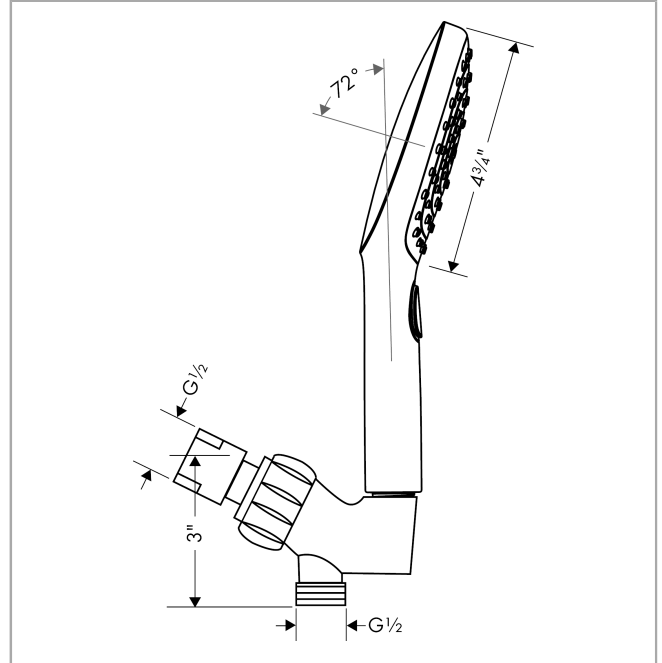

Scale drawing