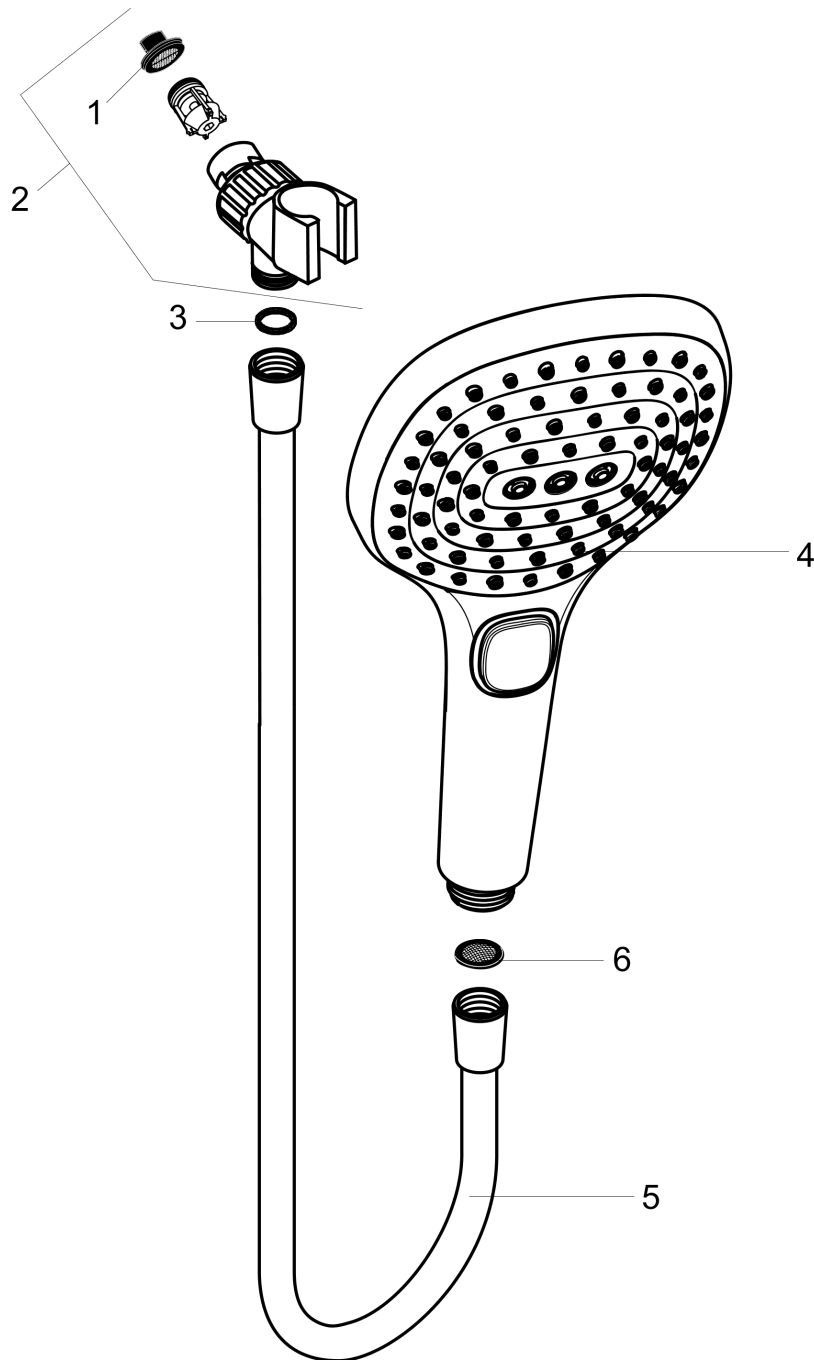

Raindance Select E

Raindance Select E 120 AIR Green 3-Jet Handshower Set, 2.0 GPM

Finishes : **chrome** Part no. : **04520000**

Spare parts list

Year of production: >01/13

| Pos. | Description | Part no. | Price | PU |
|------|--------------------|----------|-------|----|
| 1 | filter packing | 88649000 | - | 1 |
| 2 | shower holder | 06505003 | - | 1 |
| 3 | washer | 88651000 | - | 1 |
| 4 | handshower | 04528000 | - | 1 |
| 5 | shower hose 1,60 m | 28276003 | - | 1 |
| 6 | filter packing | 94246000 | - | 1 |

Raindance Select E

Raindance Select E 120 AIR Green 3-Jet Handshower Set, 2.0 GPM

Finishes : **white/chrome** Part no. : **04520400**

Description

Features

- Spray modes: RainAir, Rain, WhirlAir
- Select button for comfortable alternation of spray modes
- 30° adjustment
- Flow: 2.0 GPM

Compliance

Product image

Scale drawing

Raindance Select E

Raindance Select E 120 AIR Green 3-Jet Handshower Set, 2.0 GPM

Finishes : white/chrome Part no. : 04520400

Exploded drawing

Year of production: >01/13

Raindance Select E

Raindance Select E 120 AIR Green 3-Jet Handshower Set, 2.0 GPM

Finishes : **white/chrome** Part no. : **04520400**

Spare parts list

Year of production: >01/13

| Pos. | Description | Part no. | Price | PU |
|------|--------------------|----------|-------|----|
| 1 | filter packing | 88649000 | - | 1 |
| 2 | shower holder | 06505003 | - | 1 |
| 3 | washer | 88651000 | - | 1 |
| 4 | handshower | 04528400 | - | 1 |
| 5 | shower hose 1,60 m | 28276003 | - | 1 |
| 6 | filter packing | 94246000 | - | 1 |