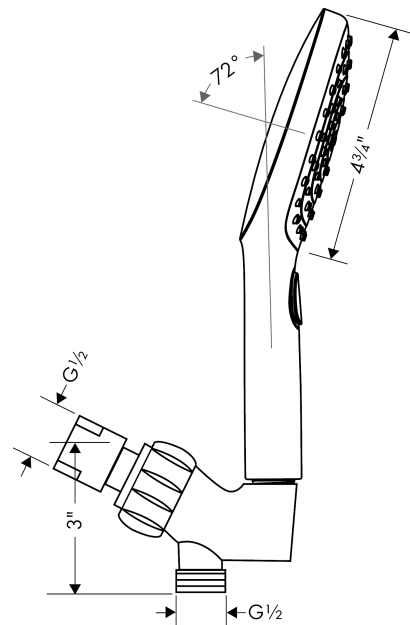

Raindance Select E

Raindance Select E 120 AIR Green 3-Jet Handshower Set, 2.0 GPM

Finishes : **chrome** Part no. : **04520000**

Description

Features

- Spray modes: RainAir, Rain, WhirlAir
- Select button for comfortable alternation of spray modes
- 30° adjustment
- Flow: 2.0 GPM

Comprised of

- Raindance Select E 120 AIR Green 3-Jet Handshower, 2.0 GPM (#04528USA)
- Techniflex Hose, 63" (#28276USA)
- Showerarm Mount for Handshower (#06505DZR)

Item details

List Price \$ 210.00

Technology

Compliance

Product image

Scale drawing

Raindance Select E

Raindance Select E 120 AIR Green 3-Jet Handshower Set, 2.0 GPM

Finishes : **chrome** Part no. : **04520000**

Exploded drawing

Year of production: >01/13

Raindance Select E

Raindance Select E 120 AIR Green 3-Jet Handshower Set, 2.0 GPM

Finishes : **chrome** Part no. : **04520000**

Spare parts list

Year of production: >01/13

| Pos. | Description | Part no. | Price | PU |
|------|--------------------|----------|-------|----|
| 1 | filter packing | 88649000 | - | 1 |
| 2 | shower holder | 06505003 | - | 1 |
| 3 | washer | 88651000 | - | 1 |
| 4 | handshower | 04528000 | - | 1 |
| 5 | shower hose 1,60 m | 28276003 | - | 1 |
| 6 | filter packing | 94246000 | - | 1 |