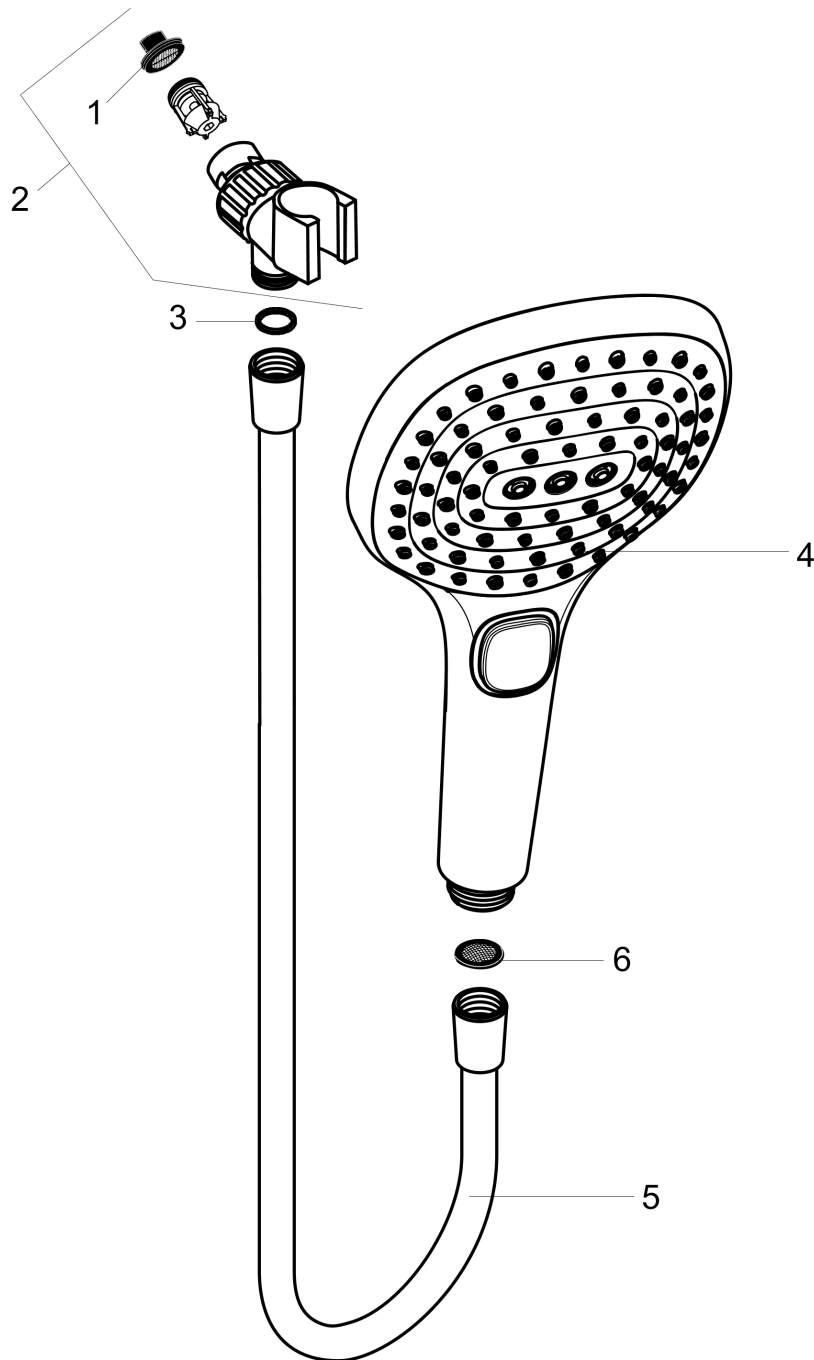

Raindance Select E

Raindance Select E 120 AIR Green 3-Jet Handshower Set, 2.0 GPM

Finishes : **white/chrome** Part no. : **04520400**

Spare parts list

Year of production: >01/13

| Pos. | Description | Part no. | Price | PU |
|------|--------------------|----------|-------|----|
| 1 | filter packing | 88649000 | - | 1 |
| 2 | shower holder | 06505003 | - | 1 |
| 3 | washer | 88651000 | - | 1 |
| 4 | handshower | 04528400 | - | 1 |
| 5 | shower hose 1,60 m | 28276003 | - | 1 |
| 6 | filter packing | 94246000 | - | 1 |

Raindance Select E

Raindance Select E 120 AIR Green 3-Jet Handshower Set, 2.0 GPM

Finishes : **brushed nickel** Part no. : **04520820**

Description

Features

- Spray modes: RainAir, Rain, WhirlAir
- Select button for comfortable alternation of spray modes
- 30° adjustment
- Flow: 2.0 GPM

Compliance

Product image

Scale drawing

Raindance Select E

Raindance Select E 120 AIR Green 3-Jet Handshower Set, 2.0 GPM

Finishes : brushed nickel Part no. : 04520820

Exploded drawing

Year of production: >01/14

Raindance Select E

Raindance Select E 120 AIR Green 3-Jet Handshower Set, 2.0 GPM

Finishes : **brushed nickel** Part no. : **04520820**

Spare parts list

Year of production: >01/14

| Pos. | Description | Part no. | Price | PU |
|------|--------------------|----------|-------|----|
| 1 | filter packing | 88649000 | - | 1 |
| 2 | shower holder | 06505823 | - | 1 |
| 3 | washer | 88651000 | - | 1 |
| 4 | handshower | 04528820 | - | 1 |
| 5 | shower hose 1,60 m | 28276823 | - | 1 |
| 6 | filter packing | 94246000 | - | 1 |