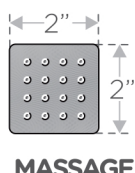

PAVIA

FSP8001

Stainless Steel Thermostatic Shower Massage Panel

SPECIFICATIONS:

- 4 Separate Volume Controls
- Stainless Steel Body
- 7" Brass Adjustable Showerhead
- 4 Brass Adjustable Massage Jets
- Brass Handheld Showerhead & Tub Spout
- Double Interlocked Durable Hose
- Brass Spout
- Limited 3 Year Warranty
- cUPC Certified Thermostatic Valve

SHOWERHEAD

MASSAGE JET

BOX DIMENSIONS: L62" W11" H7" G.W.28LB