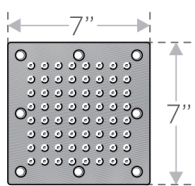

PAVIA

FSP8001

Stainless Steel Thermostatic Shower Massage Panel

SPECIFICATIONS:

- 4 Separate Volume Controls
- Stainless Steel Body
- 7" Brass Adjustable Showerhead
- 4 Brass Adjustable Massage Jets
- Brass Handheld Showerhead & Tub Spout
- Double Interlocked Durable Hose
- Brass Spout
- Limited 3 Year Warranty
- cUPC Certified Thermostatic Valve

SHOWERHEAD

MASSAGE JET

BOX DIMENSIONS: L62" W11" H7" G.W.28LB