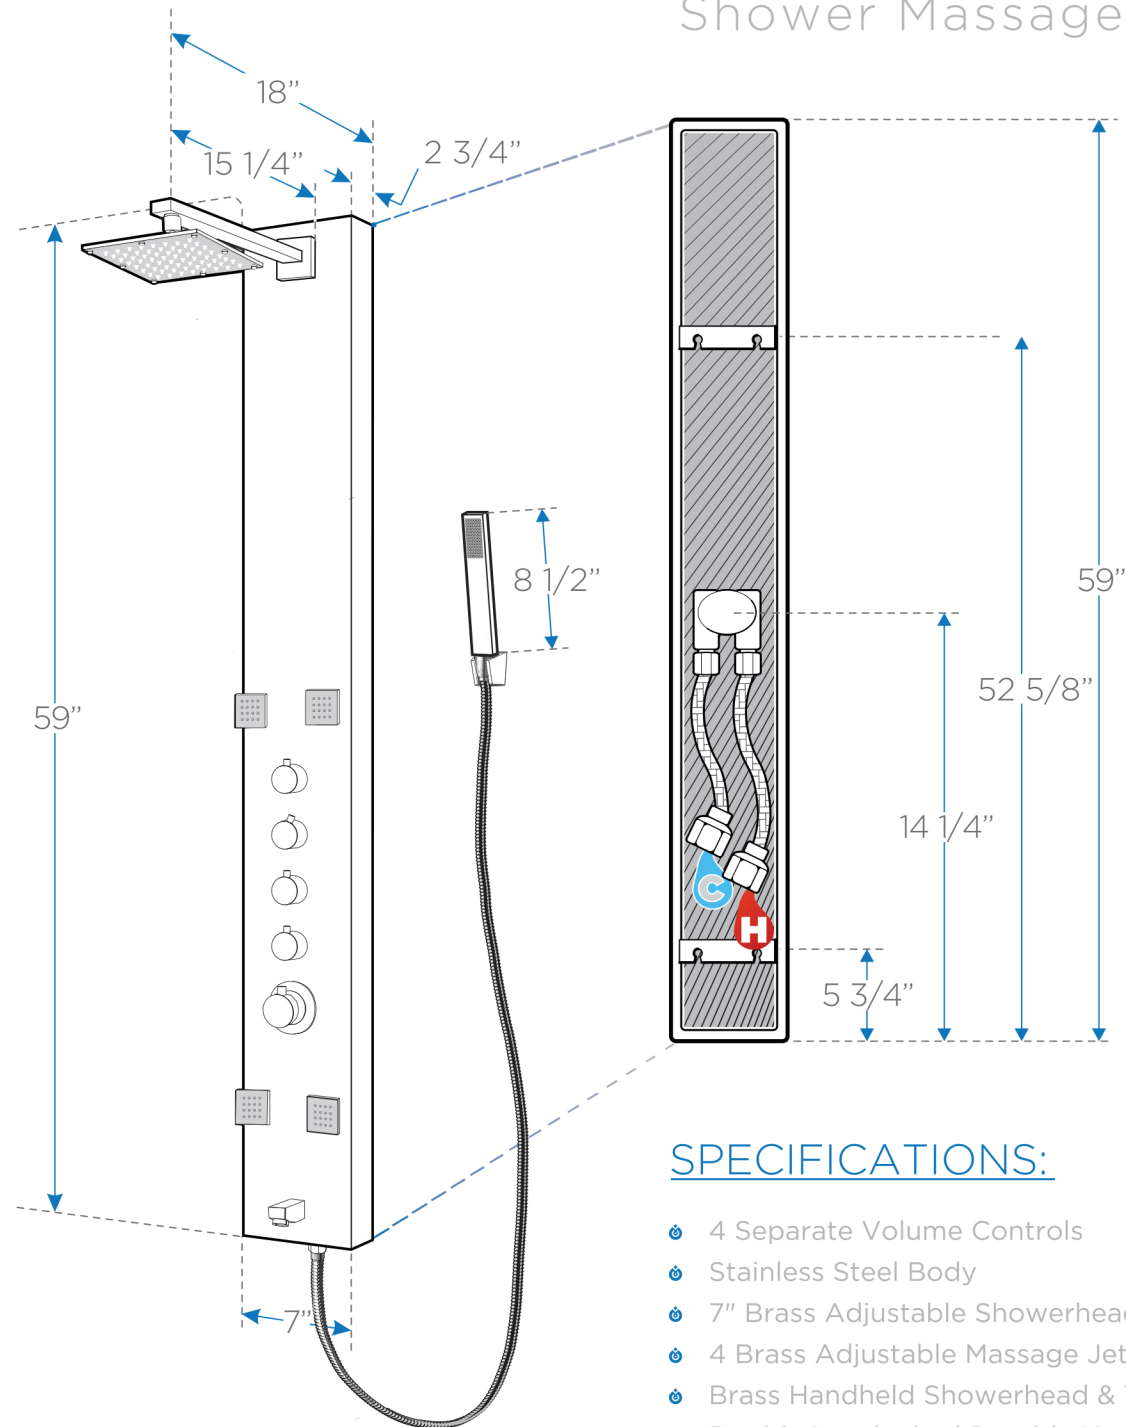

PAVIA

FSP8001

Stainless Steel Thermostatic Shower Massage Panel

SPECIFICATIONS:

- 4 Separate Volume Controls
- Stainless Steel Body
- 7" Brass Adjustable Showerhead
- 4 Brass Adjustable Massage Jets
- Brass Handheld Showerhead & Tub Spout
- Double Interlocked Durable Hose
- Brass Spout
- Limited 3 Year Warranty
- cUPC Certified Thermostatic Valve

SHOWERHEAD

MASSAGE JET

BOX DIMENSIONS: L62" W11" H7" G.W.28LB