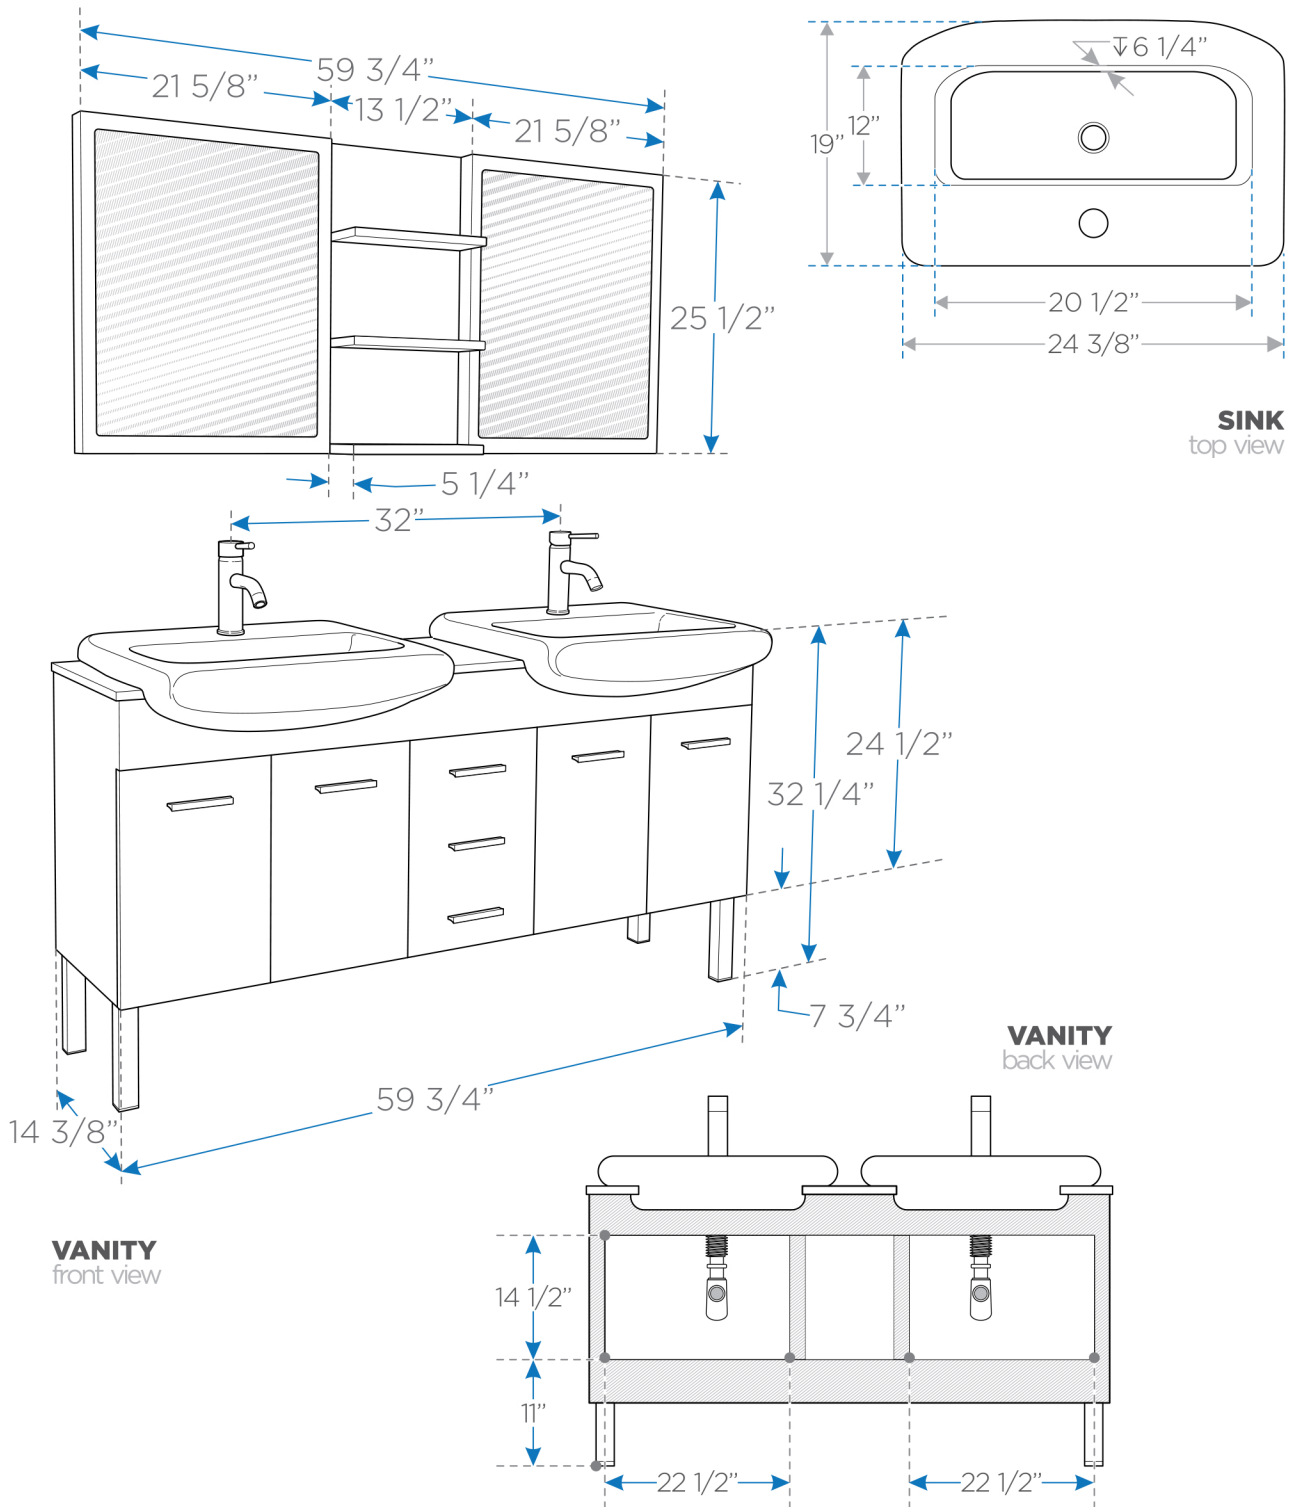

VETTA

FVN6193

Modern Double Sink Bathroom Vanity w/ Mirror

BOX DIMENSIONS: L61 1/2" W30 1/2" H25" G.W.259LB