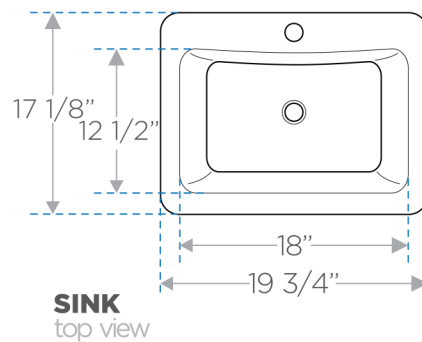

## Modern Bathroom Vanity w/ Mirrored Side Cabinet

**BOX DIMENSIONS: L41" W30" H29" G.W.130LB**