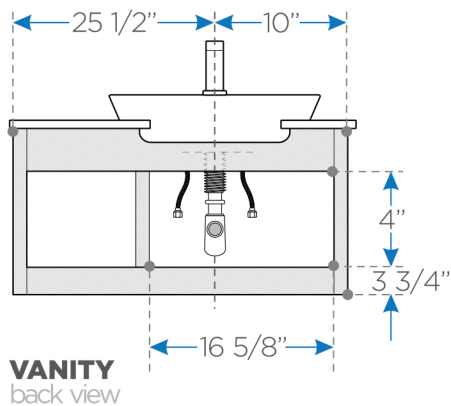

# CARO

FVN6163

## Modern Bathroom Vanity w/ Mirrored Side Cabinet

**BOX DIMENSIONS: L41" W30" H29" G.W.130LB**