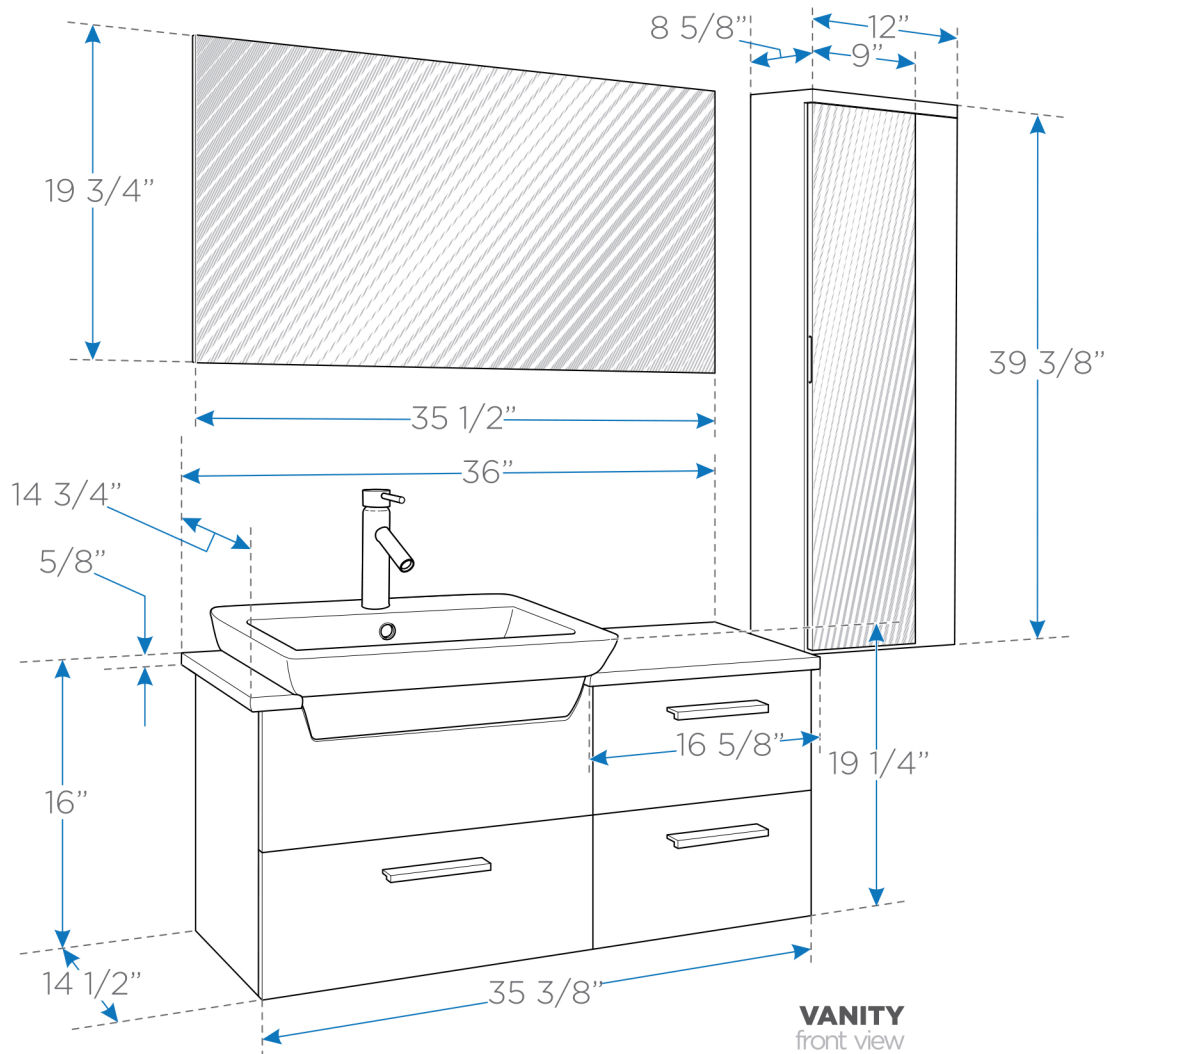

# CARO

FVN6163

## Modern Bathroom Vanity w/ Mirrored Side Cabinet

**BOX DIMENSIONS: L41" W30" H29" G.W.130LB**