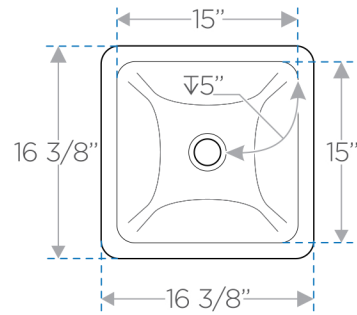

BRILLIANTE

FVN6117

Modern Bathroom Vanity w/ Mirror

SINK
top view

VANITY
front view

VANITY
back view

BOX DIMENSIONS: L22" W26" H32" G.W.70LB

FRESCA®

All dimensions and specifications are approximate and subject to change without notice.