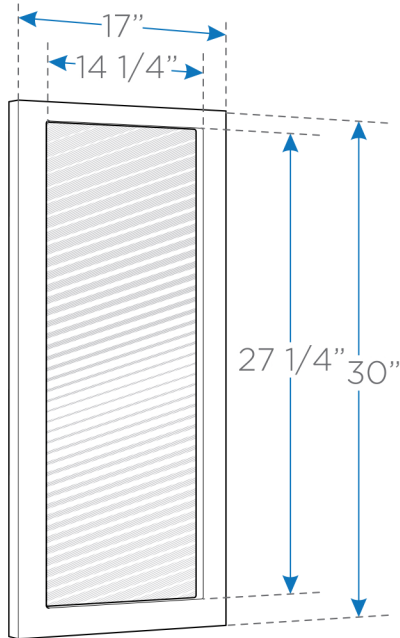

BRILLIANTE

FVN6117

Modern Bathroom Vanity w/ Mirror

SINK
top view

VANITY
front view

VANITY
back view

BOX DIMENSIONS: L22" W26" H32" G.W.70LB

FRESCA®