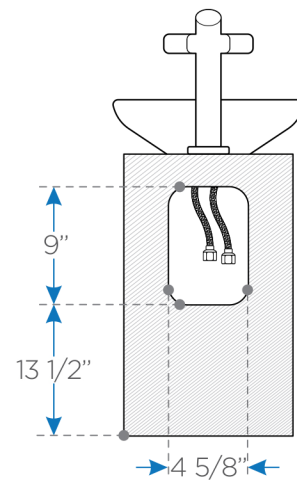

BRILLIANTE

FVN6117

Modern Bathroom Vanity w/ Mirror

SINK
top view

VANITY
front view

VANITY
back view

BOX DIMENSIONS: L22" W26" H32" G.W.70LB

FRESCA®

All dimensions and specifications are approximate and subject to change without notice.