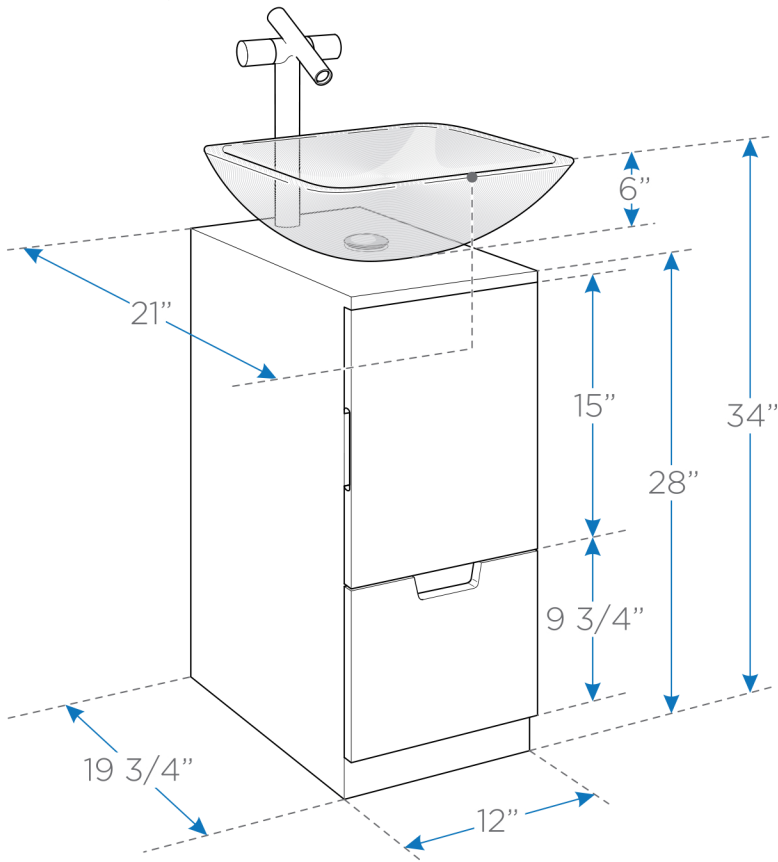

BRILLIANTE

FVN6117

Modern Bathroom Vanity w/ Mirror

SINK
top view

VANITY
front view

VANITY
back view

BOX DIMENSIONS: L22" W26" H32" G.W.70LB

FRESCA®

All dimensions and specifications are approximate and subject to change without notice.