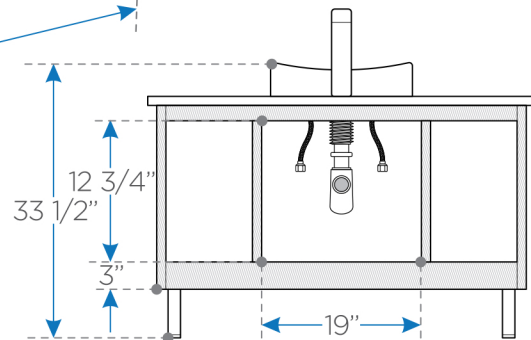

# DISTANTE

FVN6123

Modern Bathroom Vanity w/ Mirror & Side Cabinet

**VANITY**  
front view

**VANITY**  
back view

**BOX DIMENSIONS: L46" W25" H32" G.W.228LB**