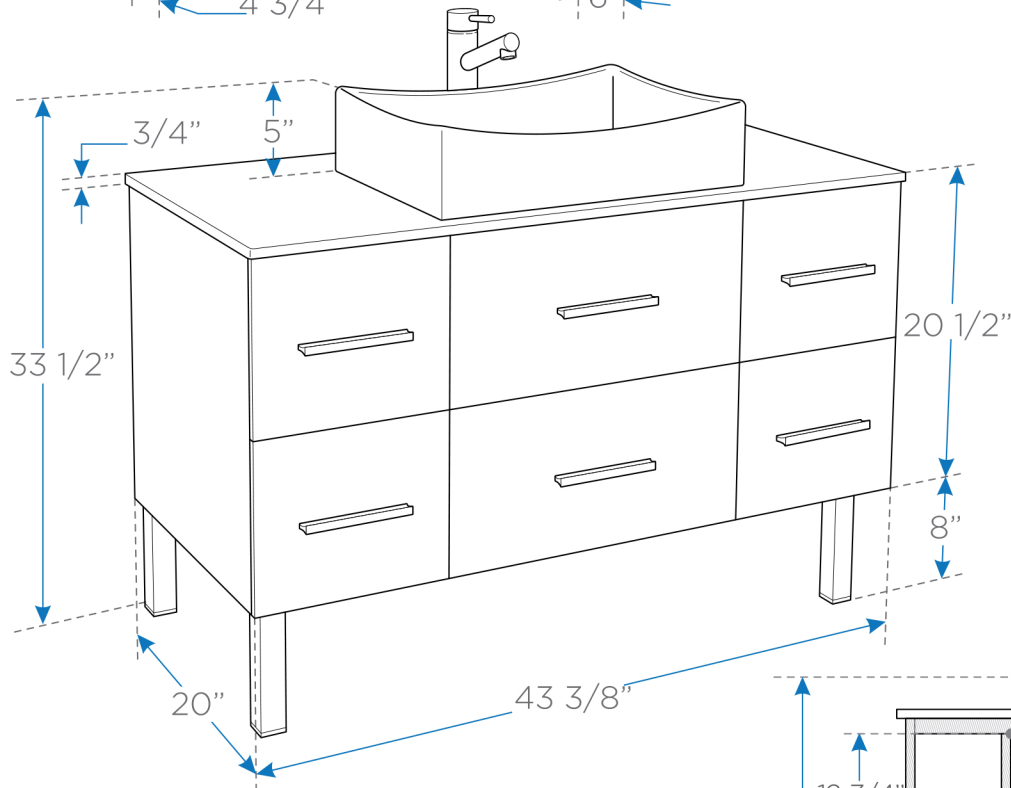

# DISTANTE

FVN6123

Modern Bathroom Vanity w/ Mirror & Side Cabinet

**VANITY**  
front view

**VANITY**  
back view

**BOX DIMENSIONS: L46" W25" H32" G.W.228LB**