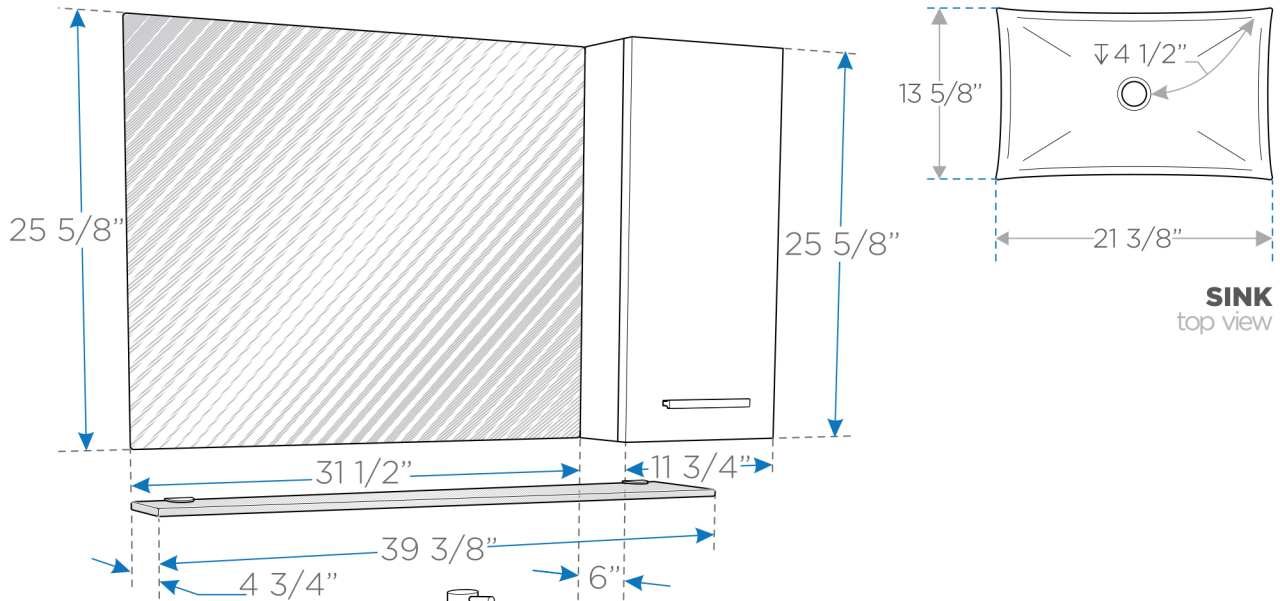

# DISTANTE

FVN6123

Modern Bathroom Vanity w/ Mirror & Side Cabinet

**VANITY**  
front view

**VANITY**  
back view

**BOX DIMENSIONS: L46" W25" H32" G.W.228LB**