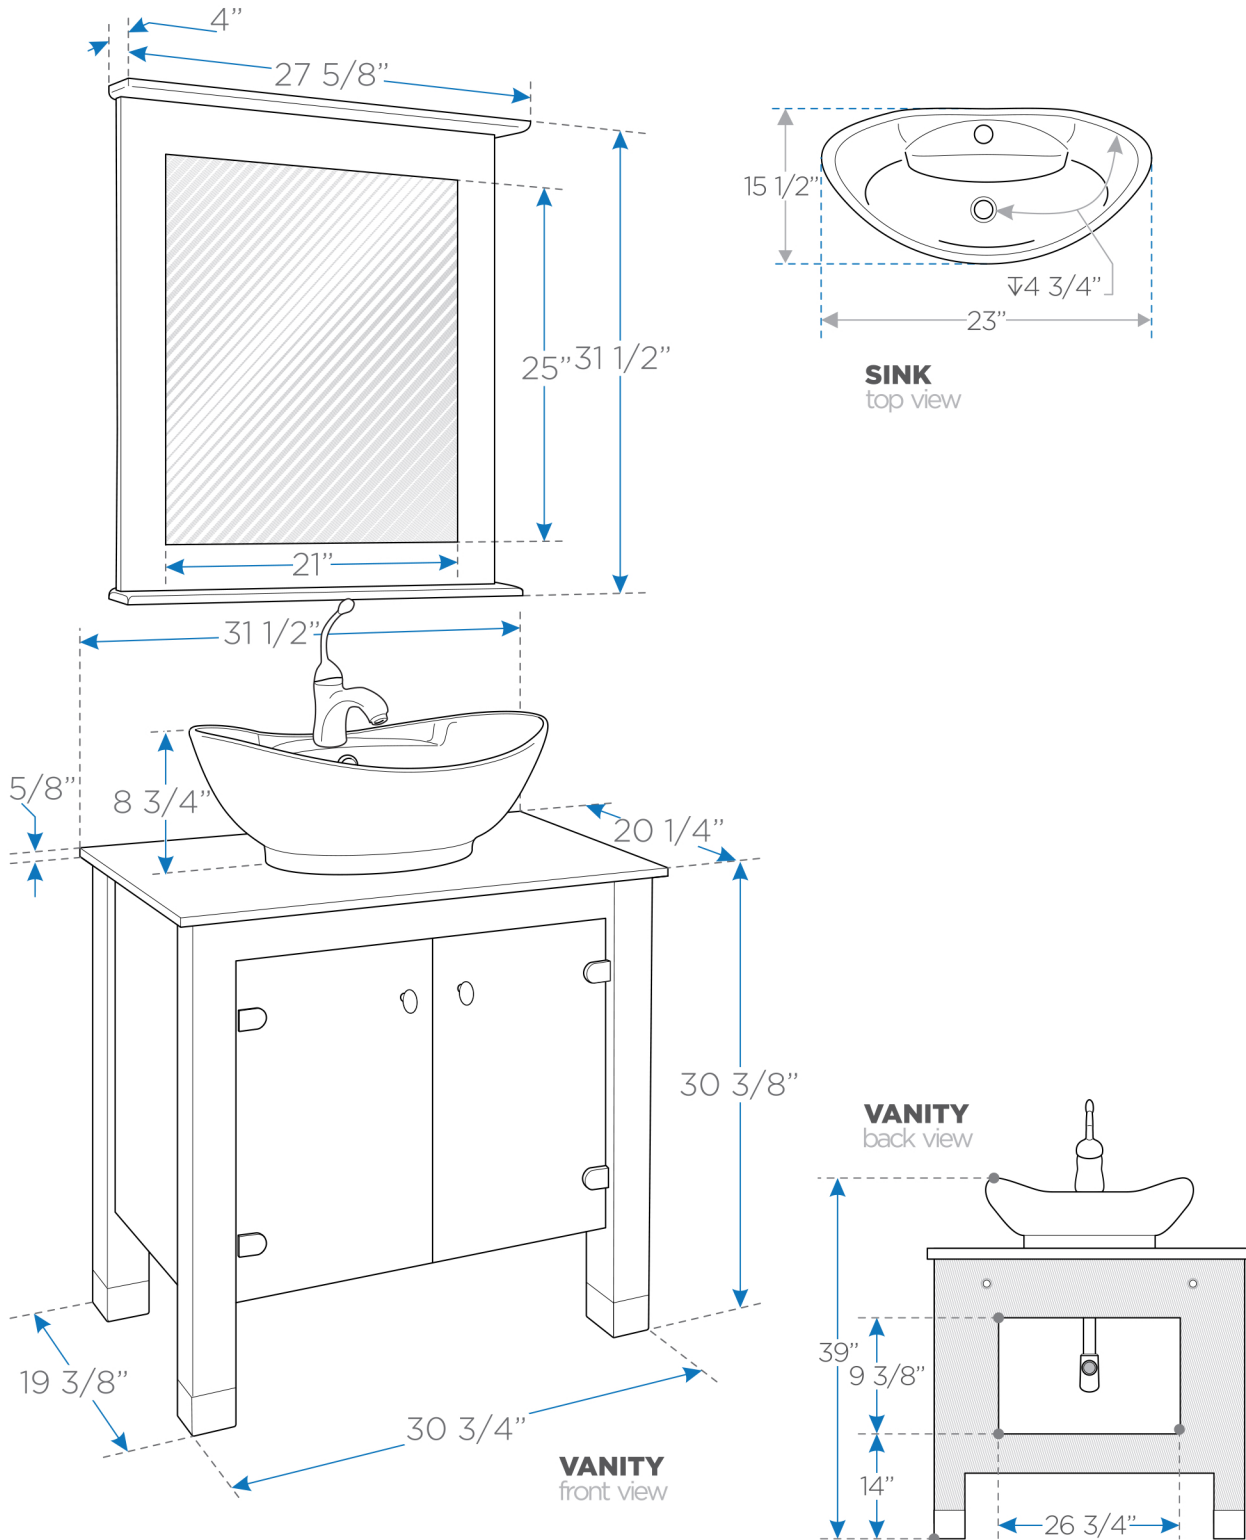

EMOTIVO

FVN3328

Modern Bathroom Vanity w/ Mirror

BOX DIMENSIONS: L35" W30" H34" G.W.158LB

FRESCA®

All dimensions and specifications are approximate and subject to change without notice.