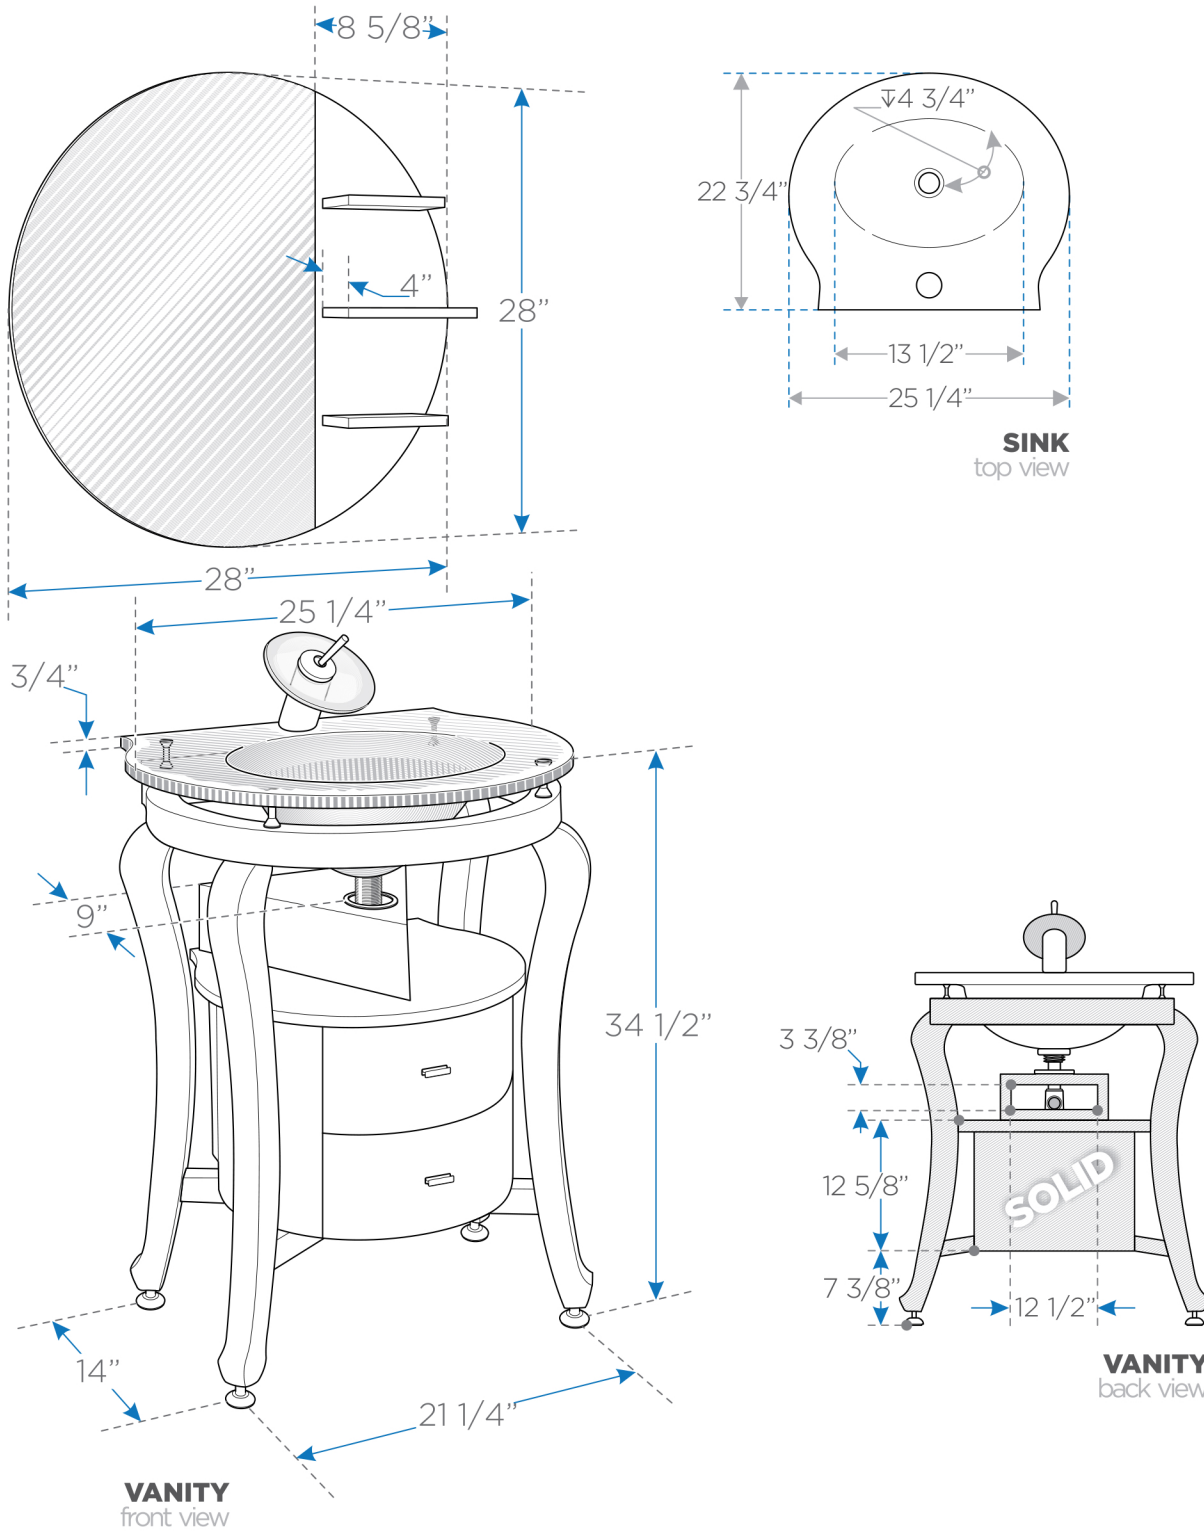

SIMPATICO

FVN3330

Modern Bathroom Vanity w/ Mirror & Shelves

BOX DIMENSIONS: L30 1/2" W32 1/2" H34 1/2" G.W.121LB