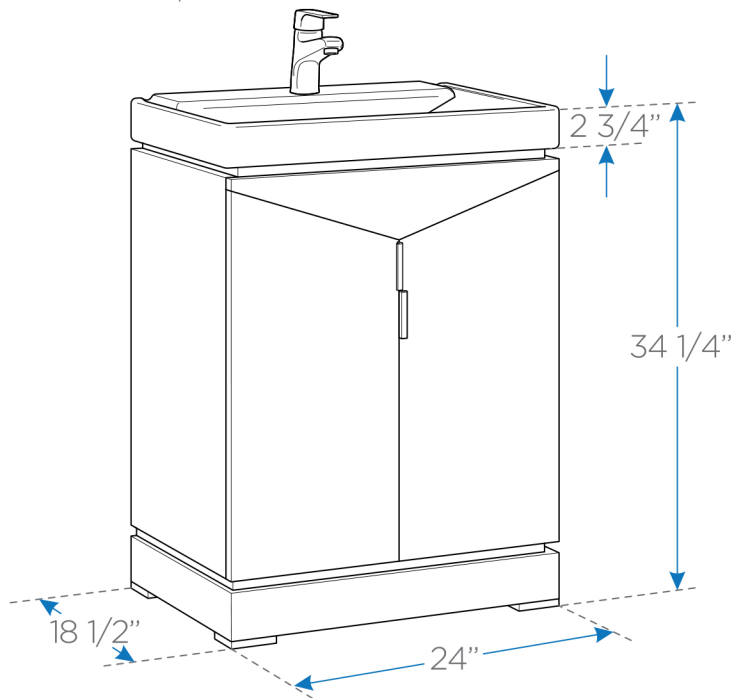

# ELISSOS

FVN8123

## 24" Modern Bathroom Vanity w/ Medicine Cabinet

**BOX DIMENSIONS: L26 1/2" W30" H43" GW.143LB**