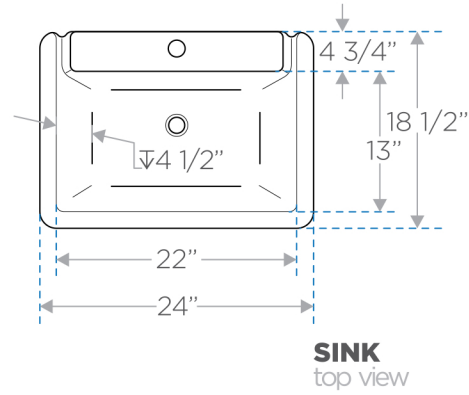

## 24" Modern Bathroom Vanity w/ Medicine Cabinet

**BOX DIMENSIONS: L26 1/2" W30" H43" GW.143LB**