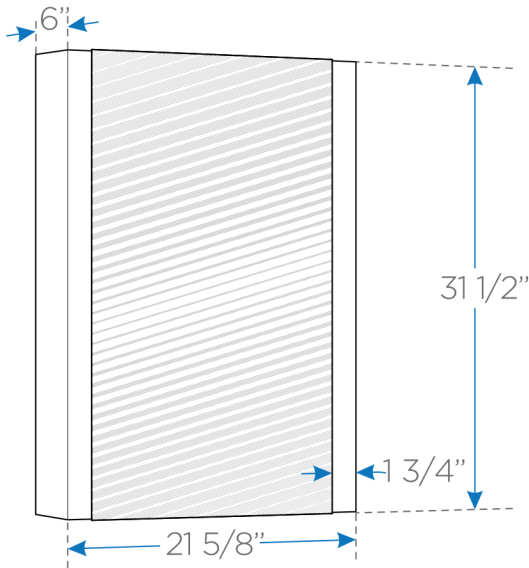

## 24" Modern Bathroom Vanity w/ Medicine Cabinet

**BOX DIMENSIONS: L26 1/2" W30" H43" GW.143LB**