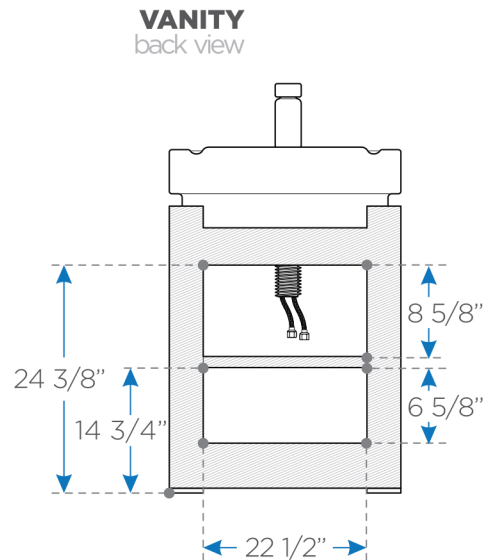

## 24" Modern Bathroom Vanity w/ Medicine Cabinet

**BOX DIMENSIONS: L26 1/2" W30" H43" GW.143LB**