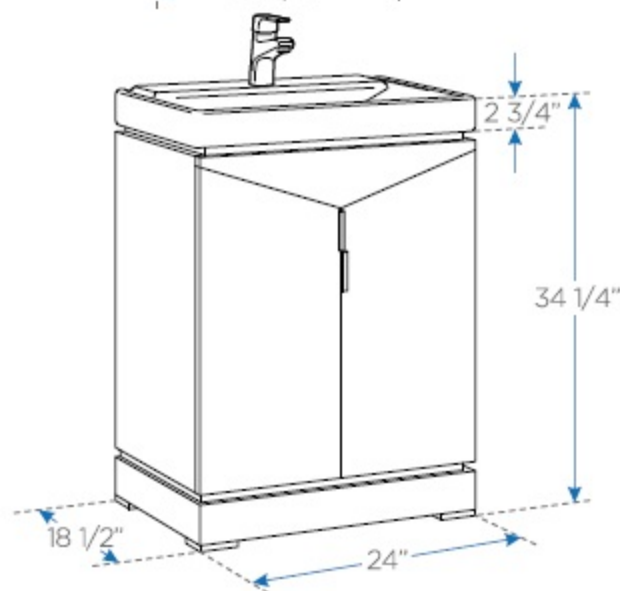

ELISSOS

FVN8123

24" Modern Bathroom Vanity w/ Medicine Cabinet

TRIESTE

VANITY front view

BOX DIMENSIONS: L26 1/2" W30" H43" GW143LB

FRESCA®

All dimensions and specifications are approximate and subject to change without notice.