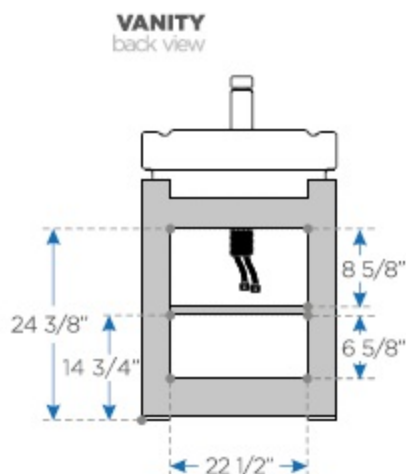

ELISSOS

FVN8123

24" Modern Bathroom Vanity w/ Medicine Cabinet

TRIESTE

VANITY front view

BOX DIMENSIONS: L26 1/2" W30" H43" GW143LB

FRESCA®

All dimensions and specifications are approximate and subject to change without notice.