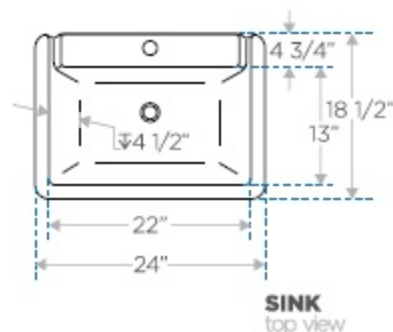

ELISSOS

FVN8123

24" Modern Bathroom Vanity w/ Medicine Cabinet

TRIESTE

VANITY front view

BOX DIMENSIONS: L26 1/2" W30" H43" GW143LB

FRESCA®

All dimensions and specifications are approximate and subject to change without notice.