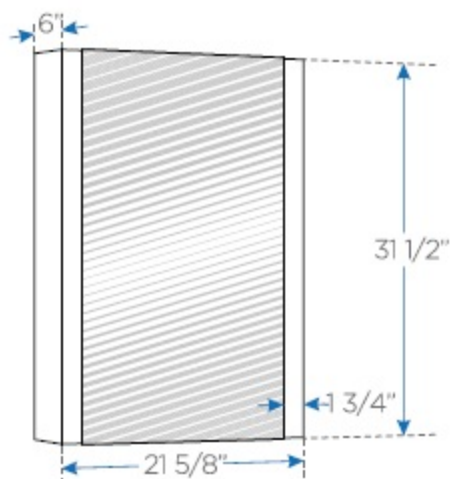

ELISSOS

FVN8123

24" Modern Bathroom Vanity w/ Medicine Cabinet

TRIESTE

VANITY front view

BOX DIMENSIONS: L26 1/2" W30" H43" GW143LB

FRESCA®

All dimensions and specifications are approximate and subject to change without notice.