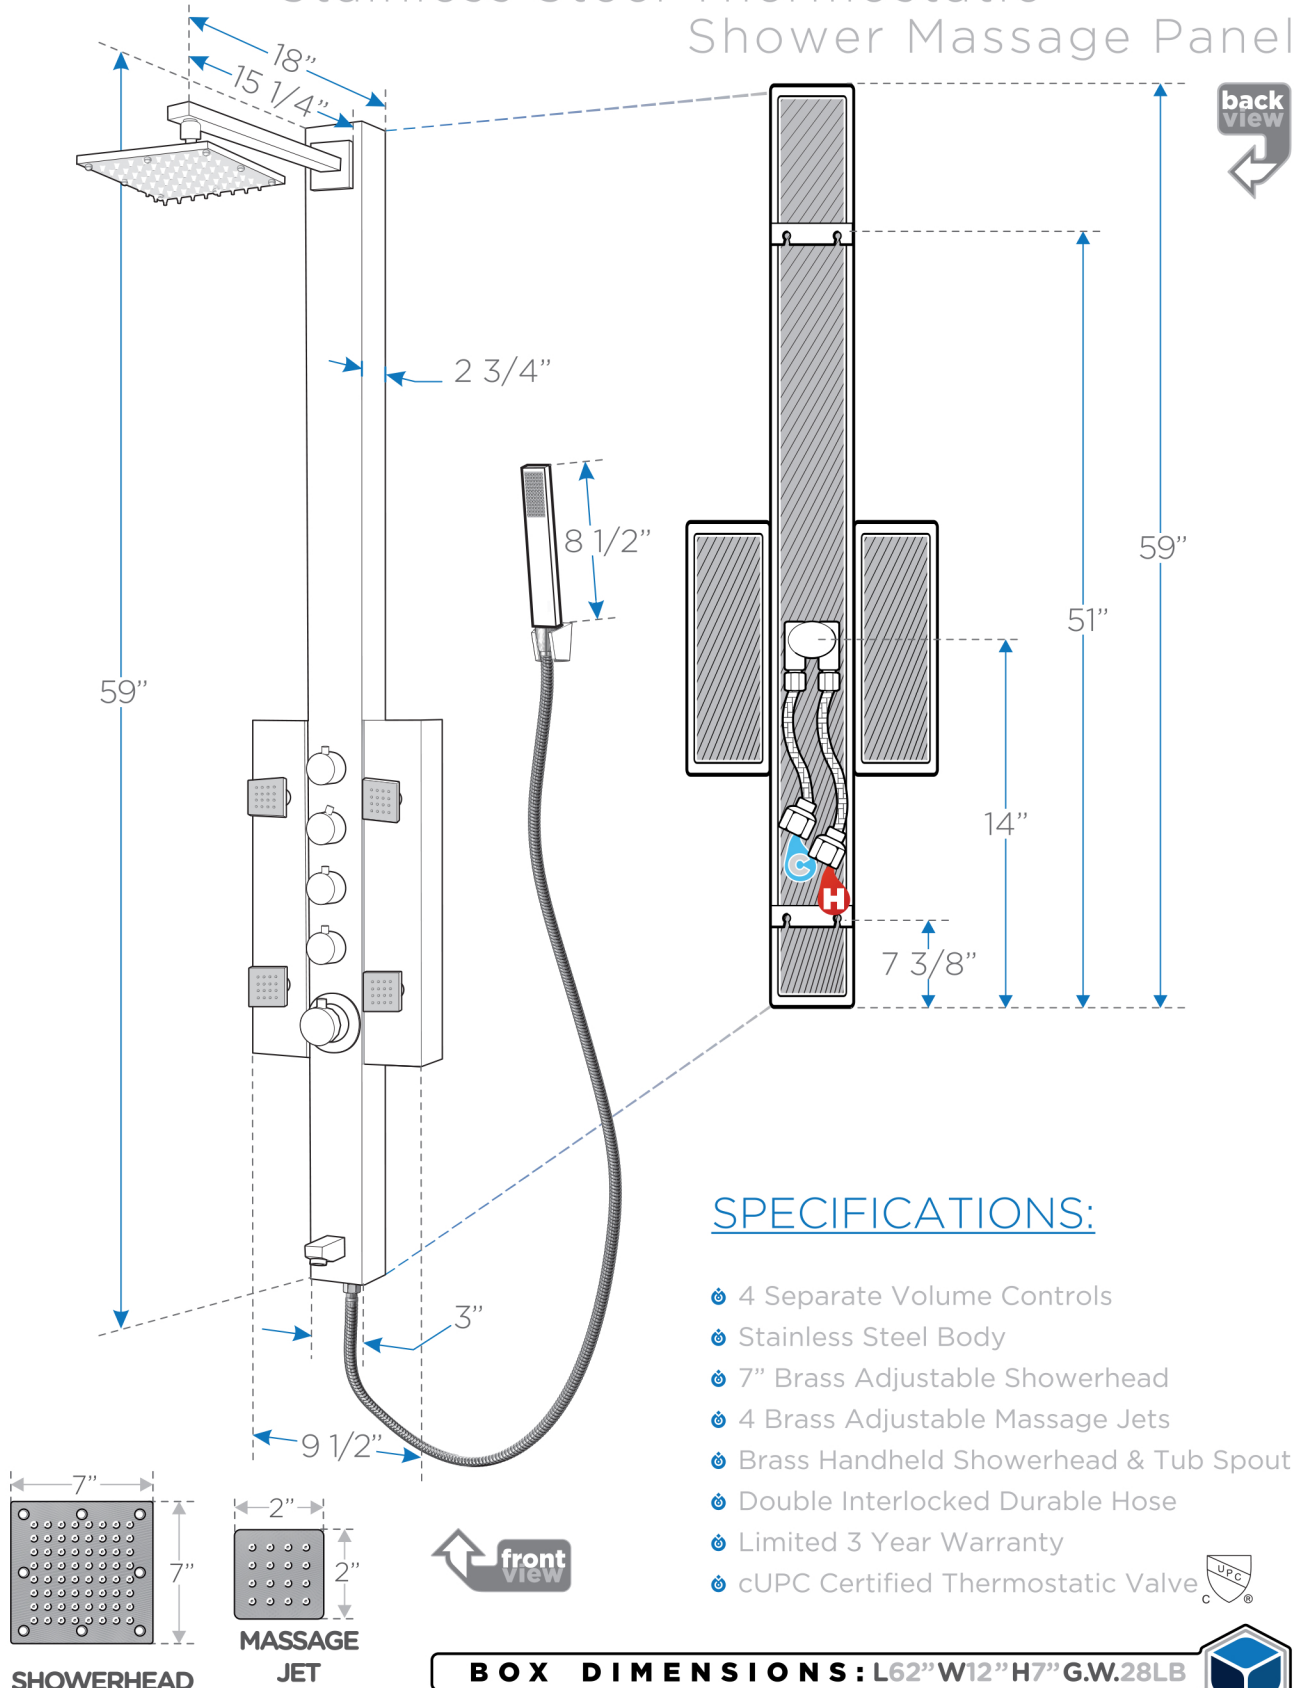

Stainless Steel Thermostatic Shower Massage Panel

SPECIFICATIONS:

- 4 Separate Volume Controls
- Stainless Steel Body
- 7" Brass Adjustable Showerhead
- 4 Brass Adjustable Massage Jets
- Brass Handheld Showerhead & Tub Spout
- Double Interlocked Durable Hose
- Limited 3 Year Warranty
- cUPC Certified Thermostatic Valve 

BOX DIMENSIONS: L62"W12"H7"G.W.28LB