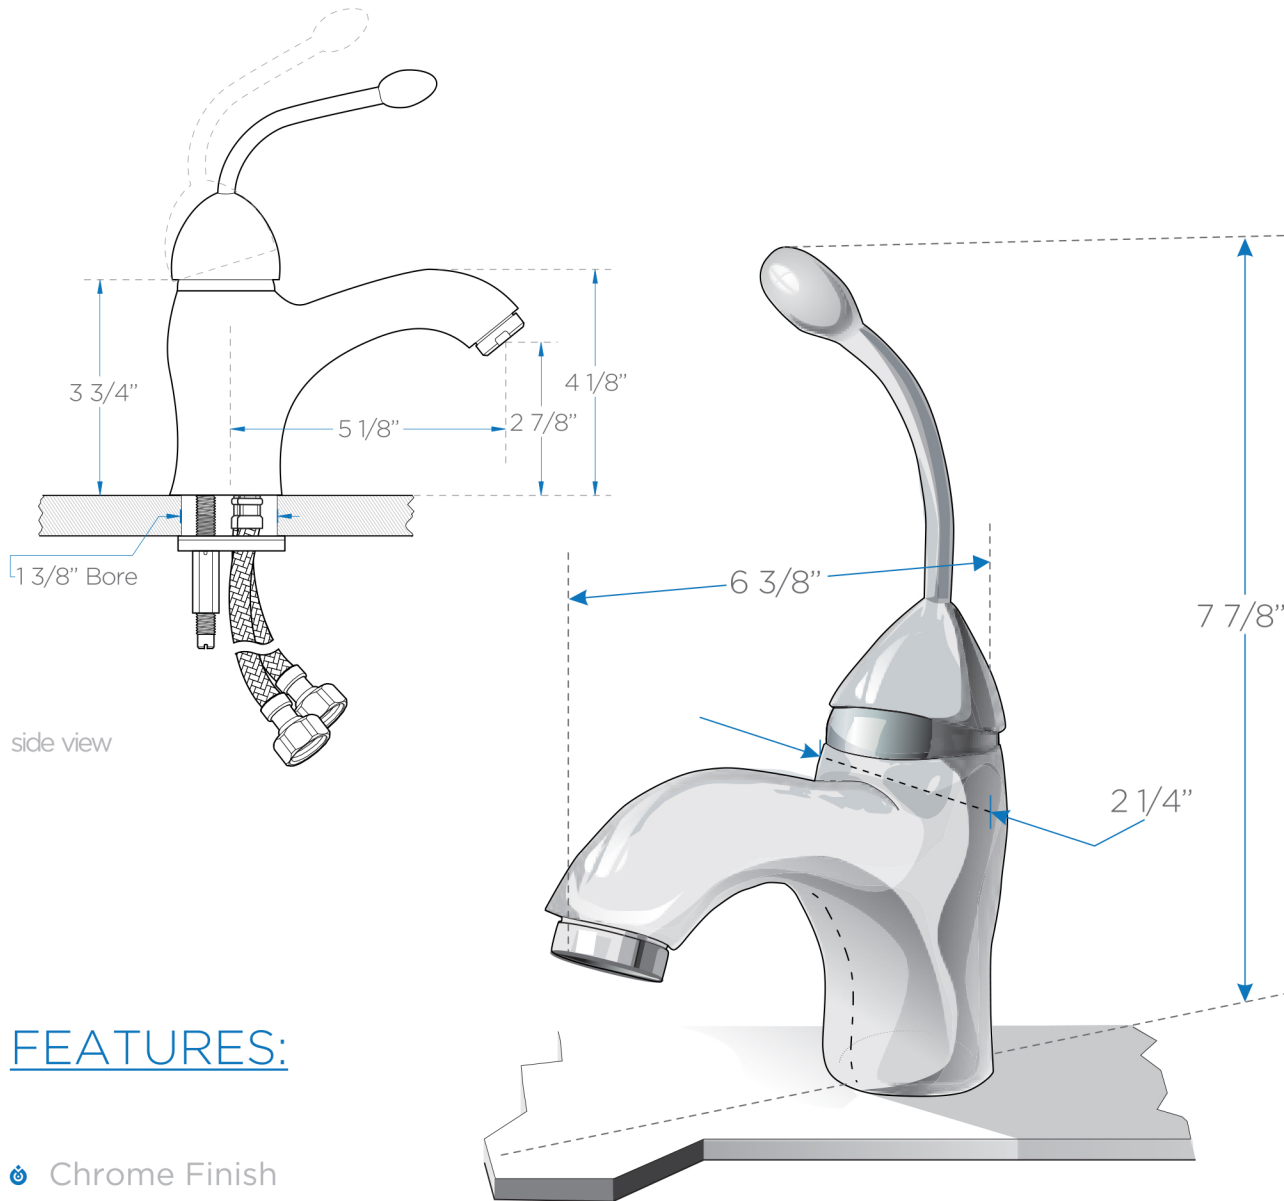

TINELLA

FFT1022CH

Single Hole Mount Bathroom Vanity Faucet

FEATURES:

- Chrome Finish
- Ceramic Disc Valve
- 1/2" - 14 NPS Connection
- Single Hole Faucet Mount
- Solid Brass Body

BOX DIMENSIONS: L12 1/2" W7" H2 1/2" G.W.3LB

FRESCA®

All dimensions and specifications are approximate and subject to change without notice.