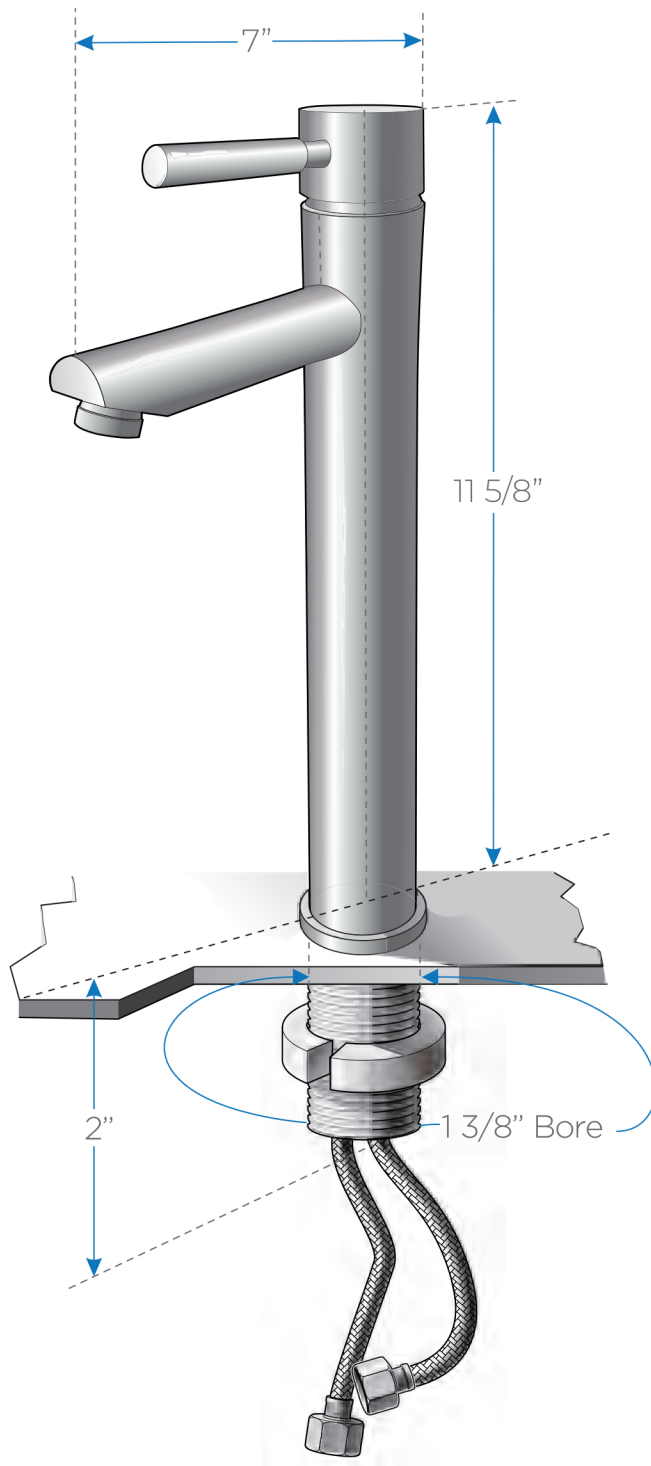

# TOLERUS

FFT1041

Single Hole Vessel Mount

Bathroom Vanity Faucet

side view

## FEATURES:

- Brushed Nickel Finish
- Ceramic Disc Valve
- $\frac{1}{2}''$  - 14 NPS Connection
- Single Hole / Vessel Faucet Mount
- Solid Brass Body

**BOX DIMENSIONS: L16 1/2" W7" H2 1/2" G.W.4LB**