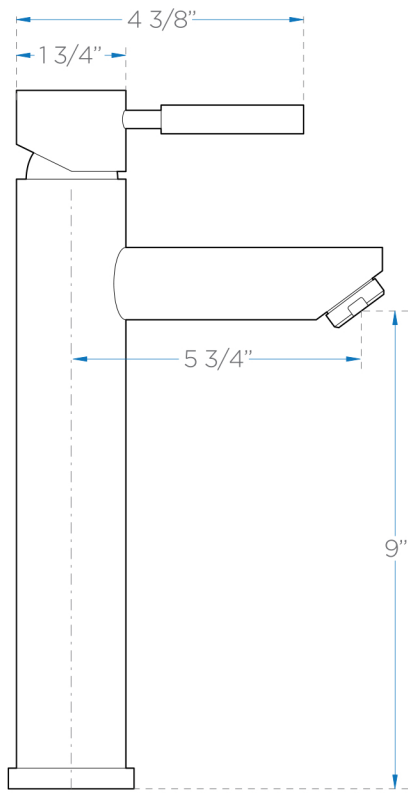

# TOLERUS

FFT1041

Single Hole Vessel Mount

Bathroom Vanity Faucet

side view

## FEATURES:

- Brushed Nickel Finish
- Ceramic Disc Valve
- $\frac{1}{2}''$  - 14 NPS Connection
- Single Hole / Vessel Faucet Mount
- Solid Brass Body

**BOX DIMENSIONS: L16 1/2" W7" H2 1/2" G.W.4LB**