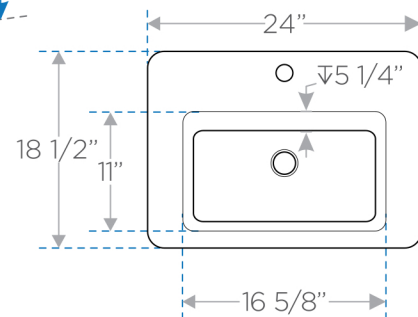

CIELO

FVN8114

24" Modern Bathroom Vanity w/ Mirror

VANITY
back view

VANITY
front view

SINK
top view

BOX DIMENSIONS: L30" W25" H32 1/2" G.W.93LB