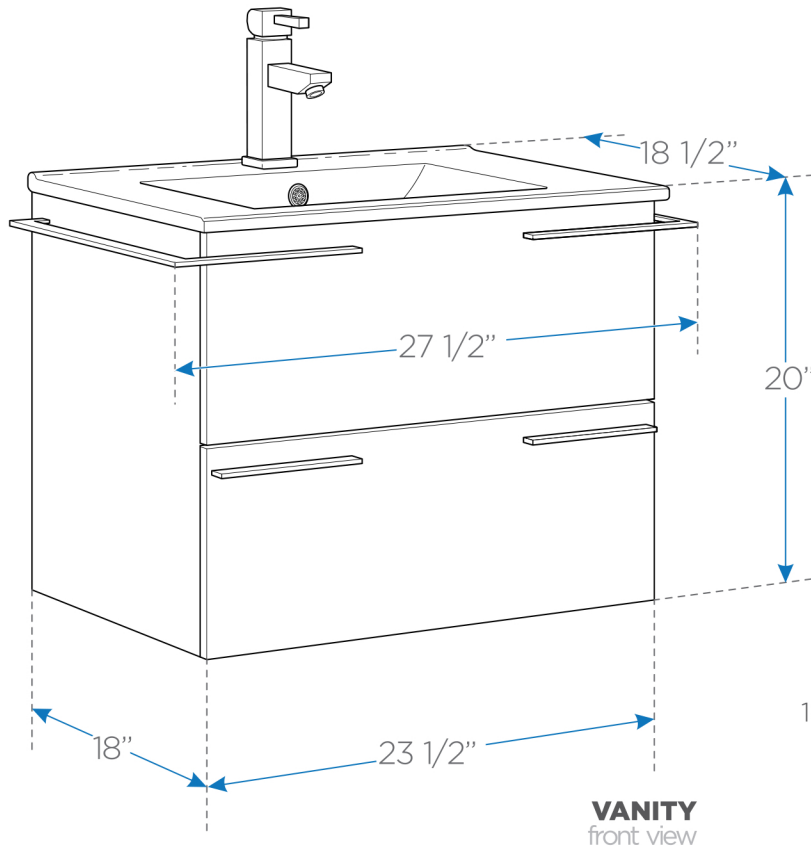

CIELO

FVN8114

24" Modern Bathroom Vanity w/ Mirror

VANITY
back view

VANITY
front view

SINK
top view

BOX DIMENSIONS: L30" W25" H32 1/2" G.W.93LB