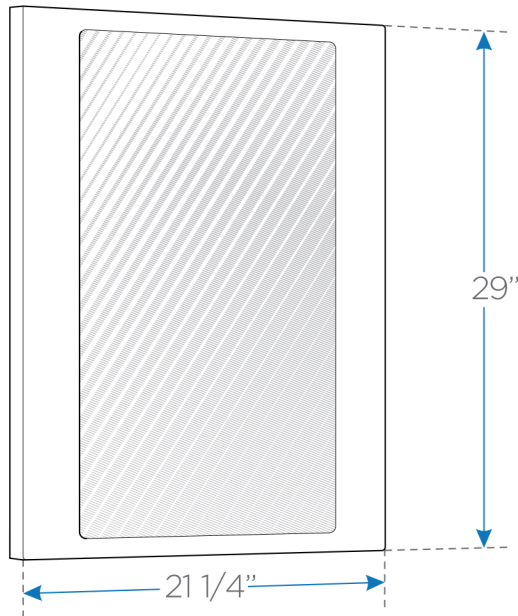

CIELO

FVN8114

24" Modern Bathroom Vanity w/ Mirror

VANITY
back view

VANITY
front view

SINK
top view

BOX DIMENSIONS: L30" W25" H32 1/2" G.W.93LB