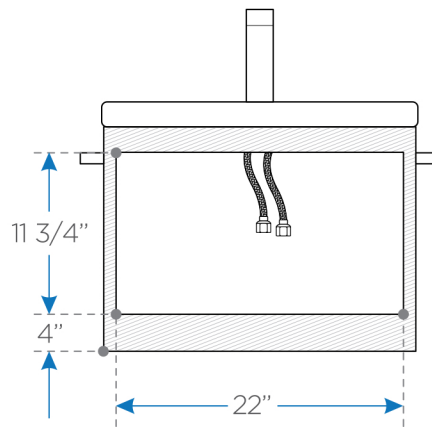

CIELO

FVN8114

24" Modern Bathroom Vanity w/ Mirror

VANITY
back view

VANITY
front view

SINK
top view

BOX DIMENSIONS: L30" W25" H32 1/2" G.W.93LB