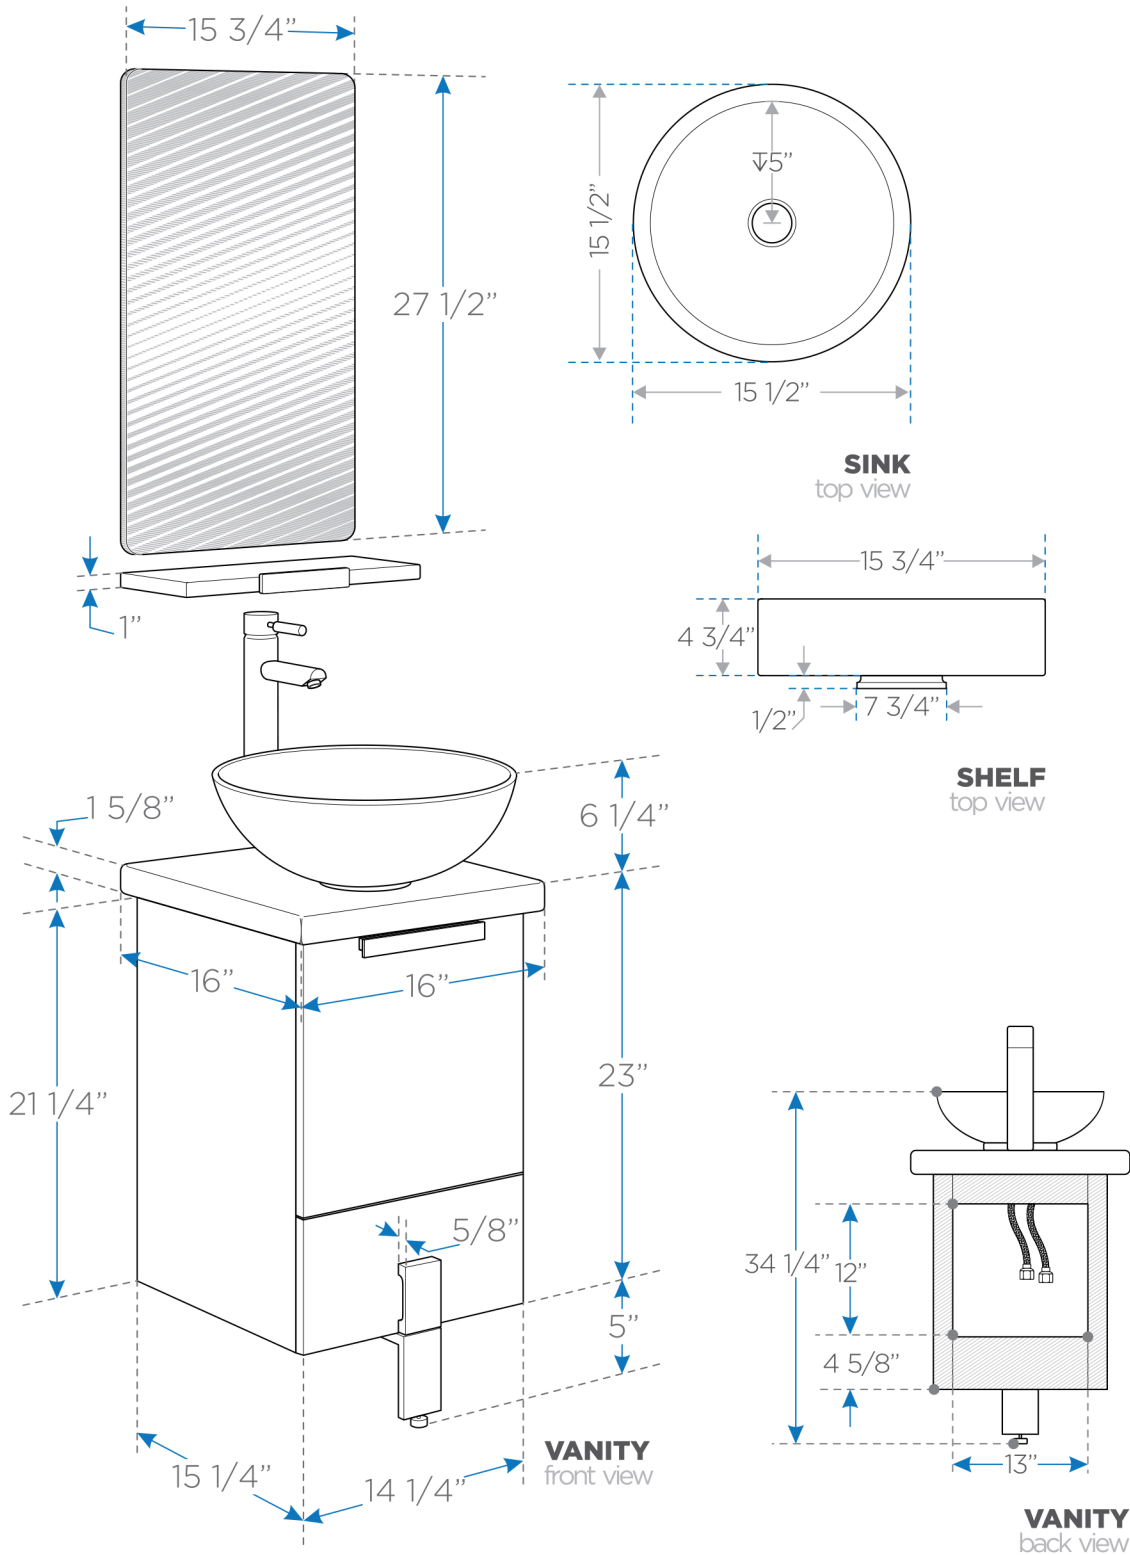

# ADOUR

FVN8110

## 16" Modern Bathroom Vanity w/ Mirror

**BOX DIMENSIONS: L19" W30" H29" G.W.77LB**