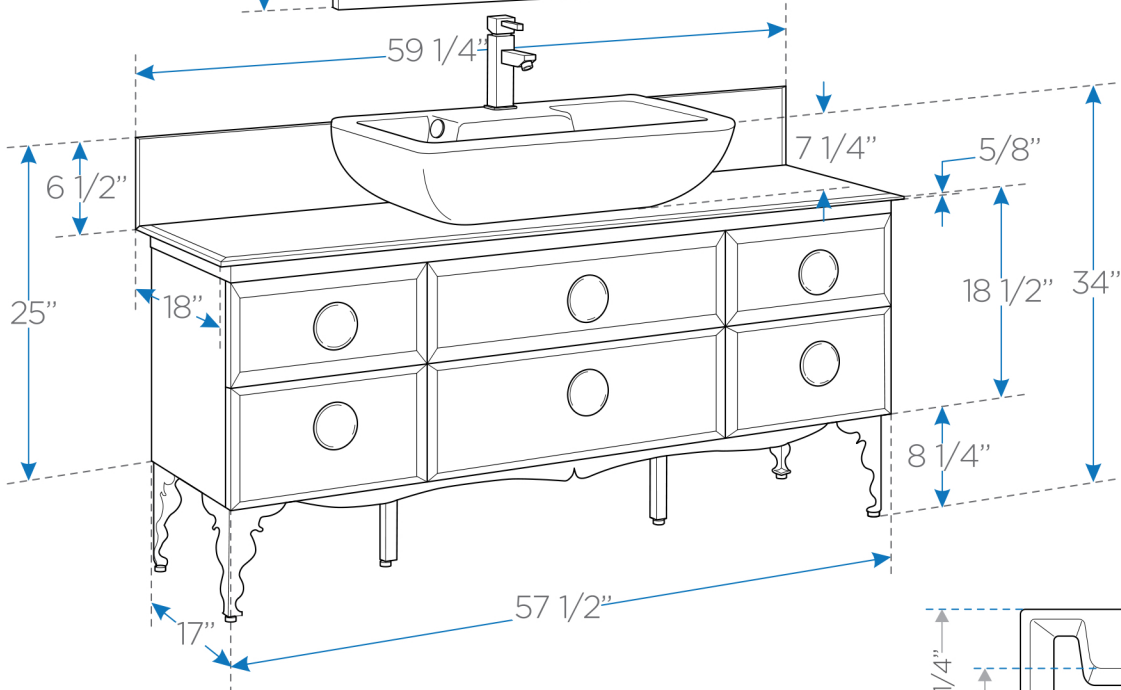

MOSELLE

FVN7716

59" Modern Glass Bathroom Vanity w/ Mirror

VANITY
back view

VANITY
front view

SINK
top view

BOX DIMENSIONS: L65" W28" H39" G.W.383LB

FRESCA®

All dimensions and specifications are approximate and subject to change without notice.