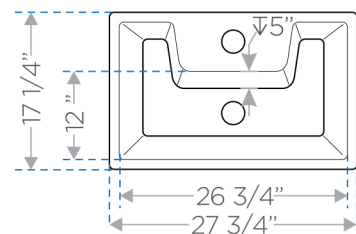

MOSELLE

FVN7716

59" Modern Glass Bathroom Vanity w/ Mirror

VANITY
back view

VANITY
front view

SINK
top view

BOX DIMENSIONS: L65" W28" H39" G.W.383LB

FRESCA®

All dimensions and specifications are approximate and subject to change without notice.