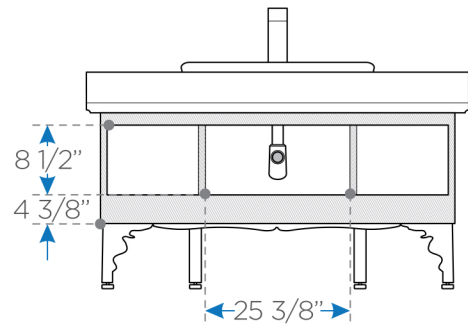

MOSELLE

FVN7716

59" Modern Glass Bathroom Vanity w/ Mirror

VANITY
back view

VANITY
front view

SINK
top view

BOX DIMENSIONS: L65" W28" H39" G.W.383LB

FRESCA®