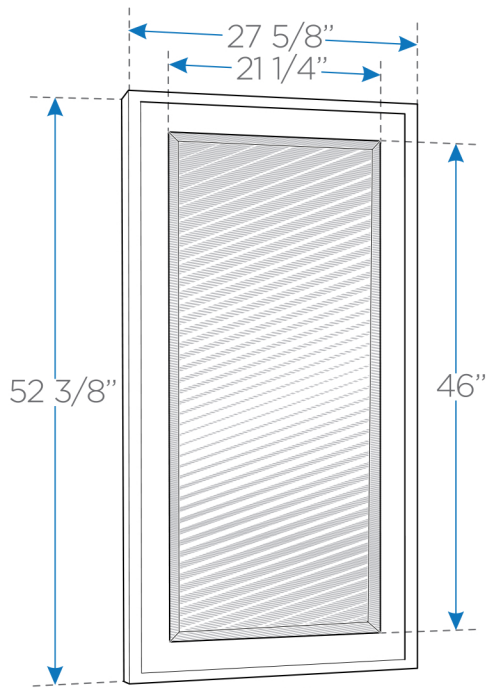

MOSELLE

FVN7716

59" Modern Glass Bathroom Vanity w/ Mirror

VANITY
back view

VANITY
front view

SINK
top view

BOX DIMENSIONS: L65" W28" H39" G.W.383LB

FRESCA®