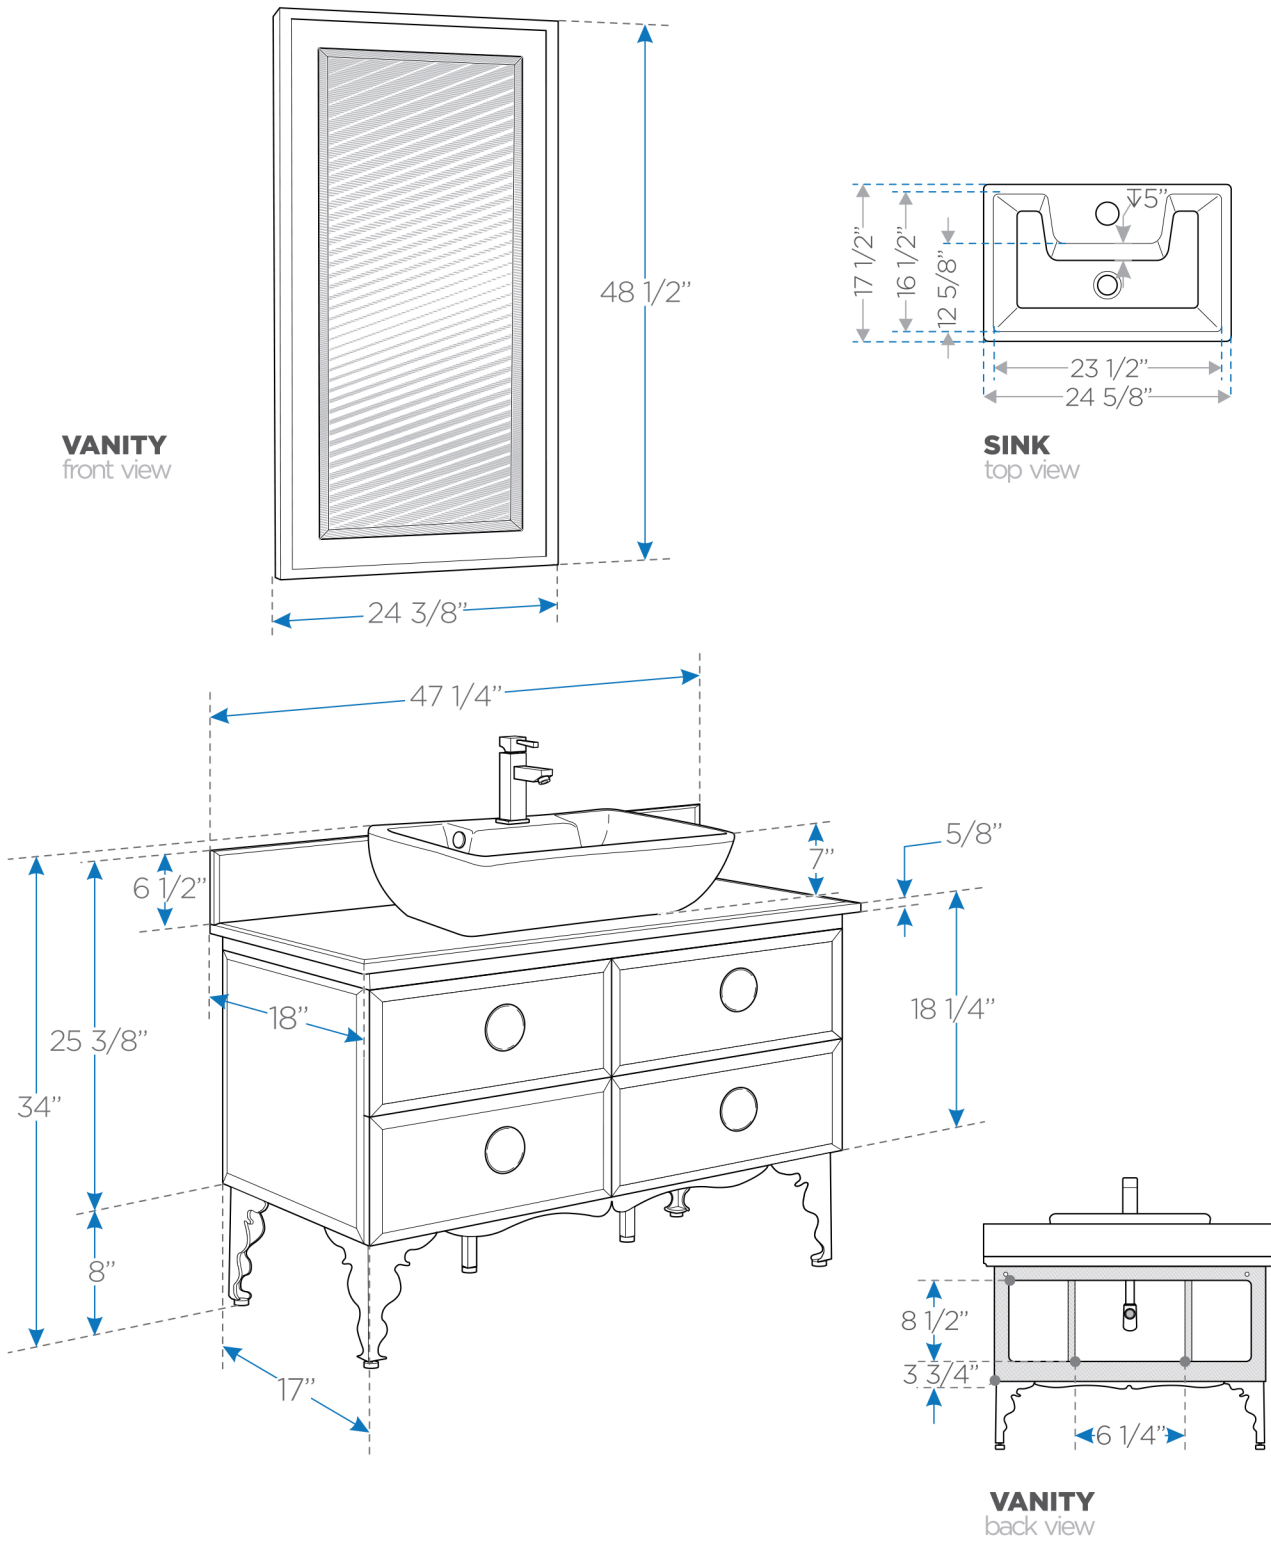

MOSELLE

FVN7714

47" Modern Glass Bathroom Vanity w/ Mirror

BOX DIMENSIONS: L51" W26 1/2" H36 1/2" G.W.290LB