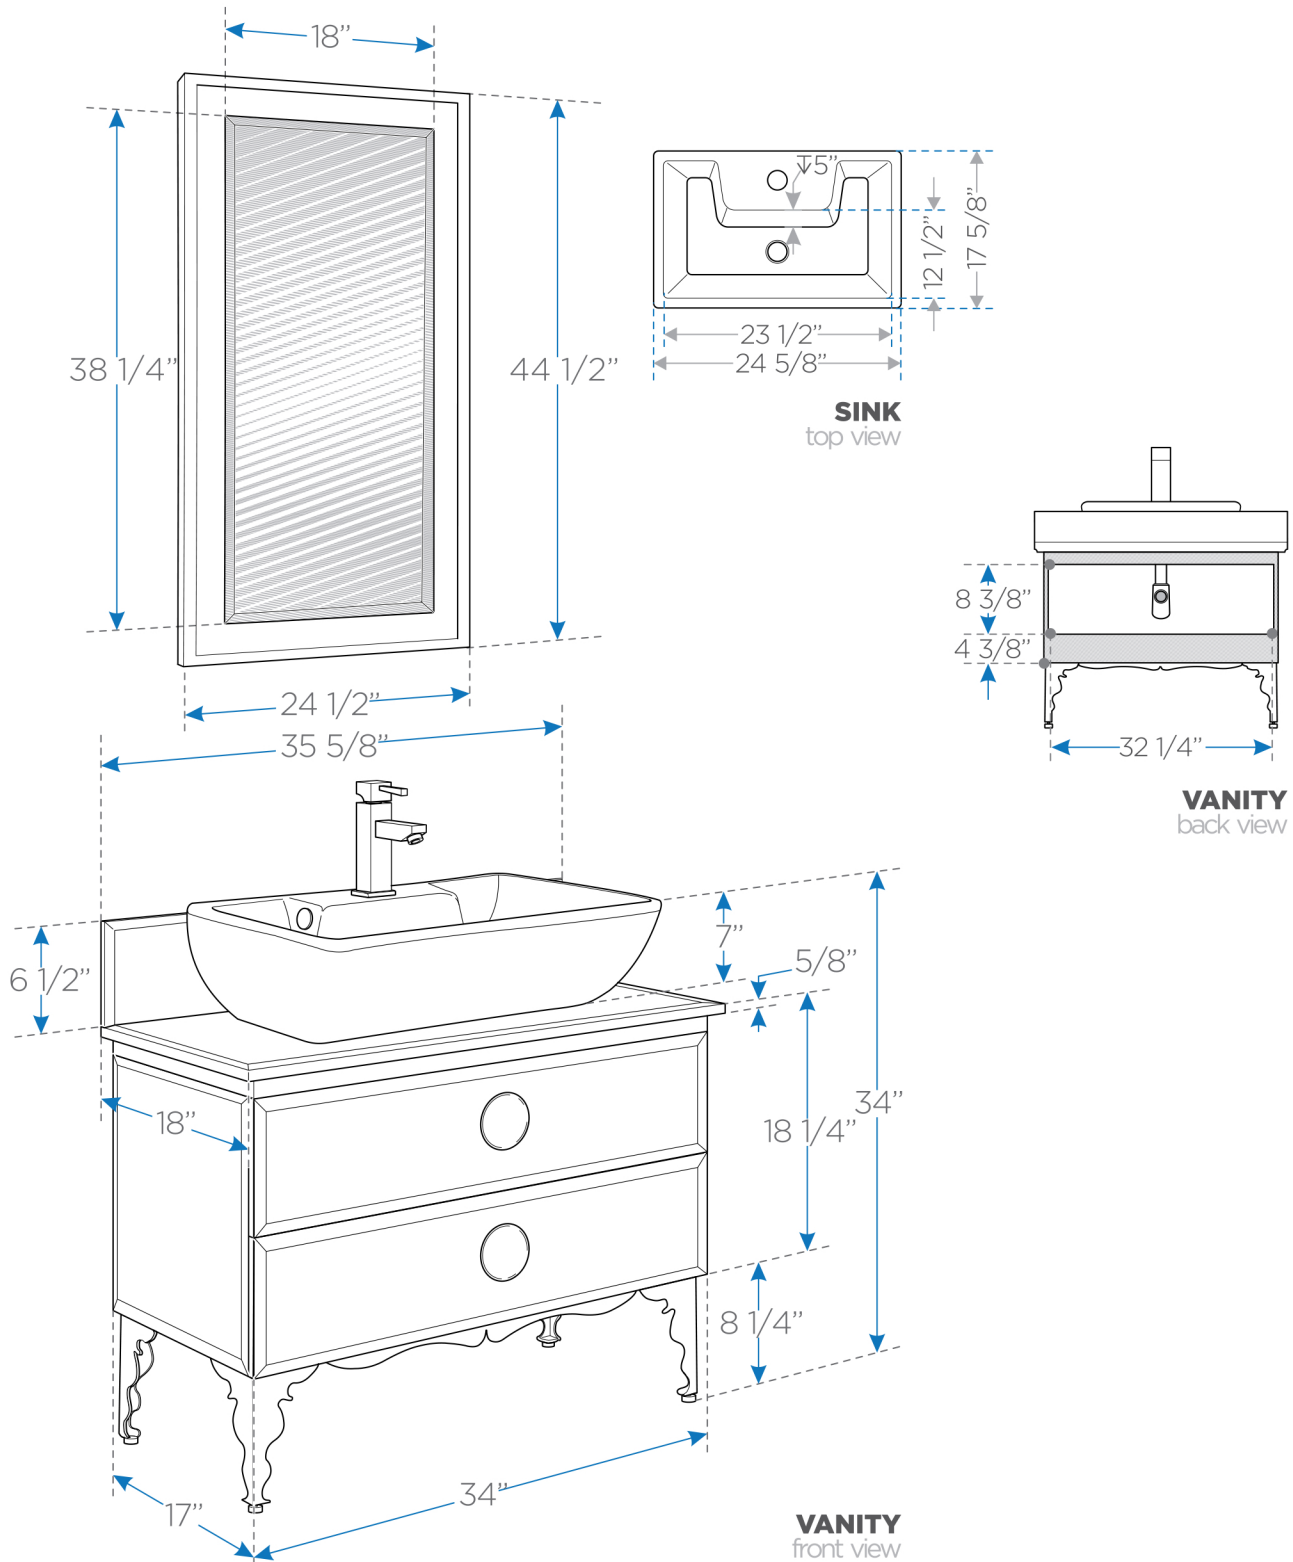

# MOSELLE

FVN7712

## 36" Modern Glass Bathroom Vanity w/ Mirror

**BOX DIMENSIONS: L48"W24"H28"G.W.223LB**