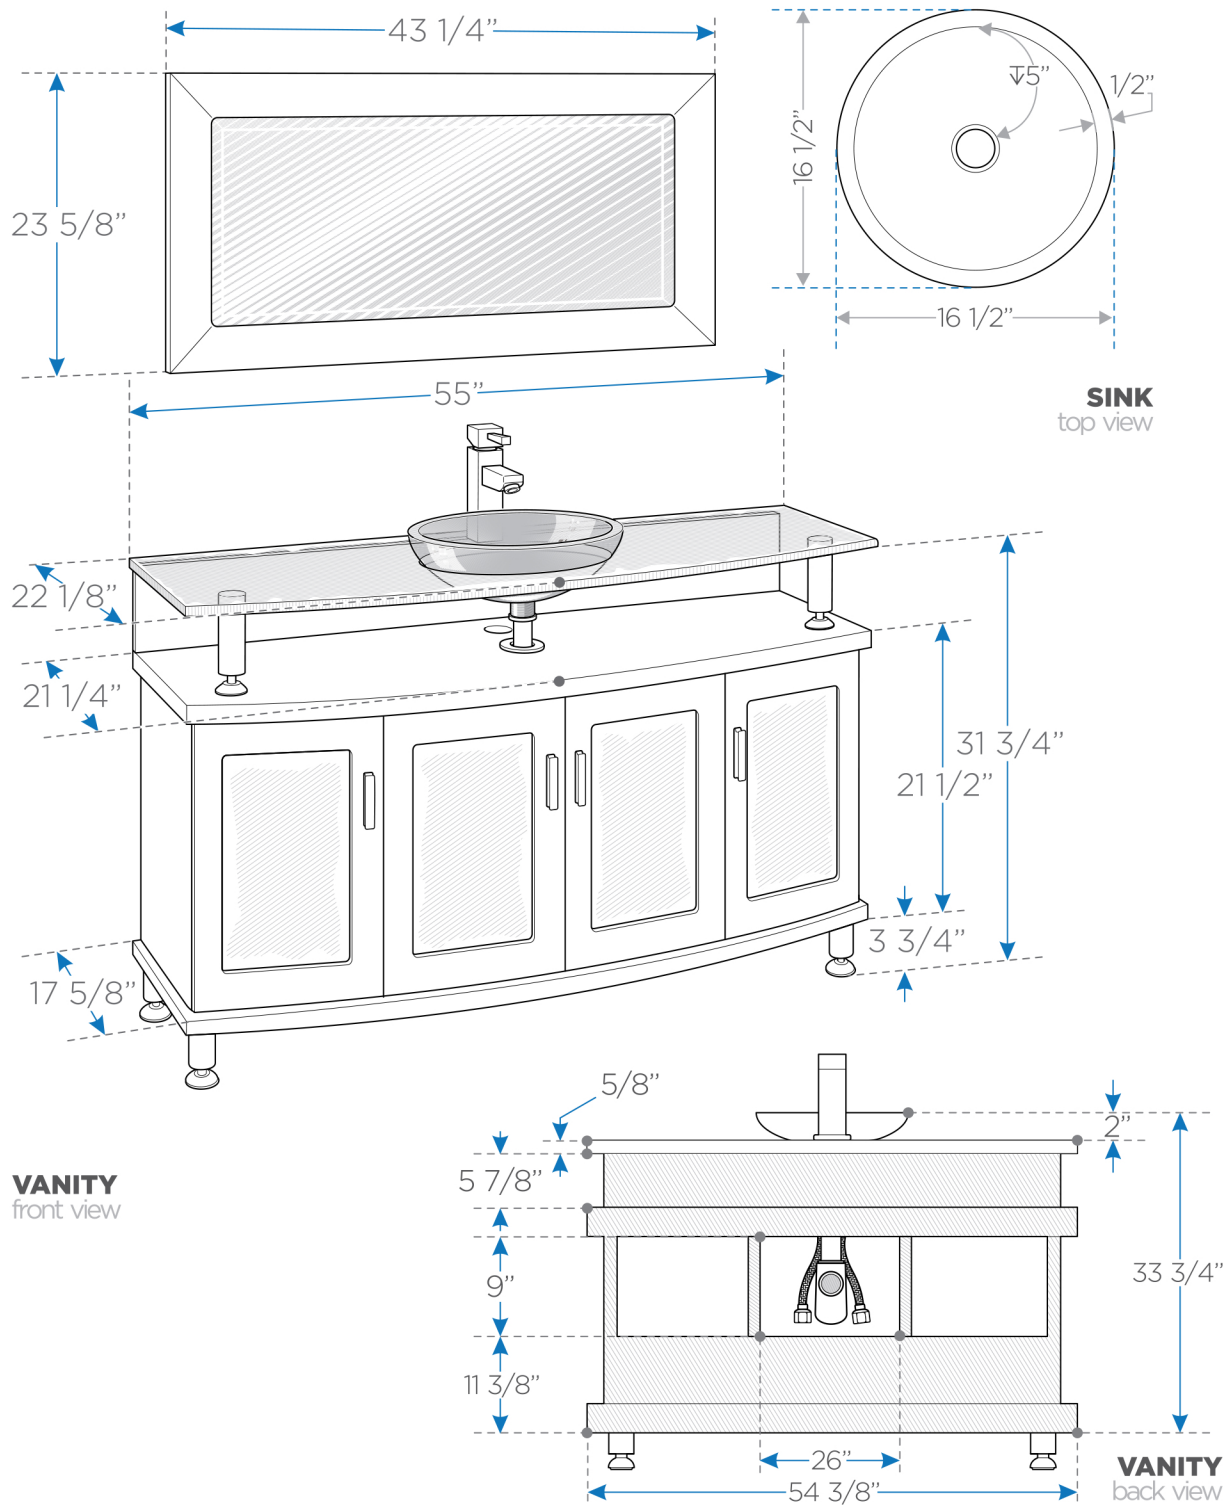

CONTENTO

FVN3319

55" Modern Bathroom Vanity w/ Mirror

BOX DIMENSIONS: L57" W27 1/2" H25 1/2" G.W.250LB