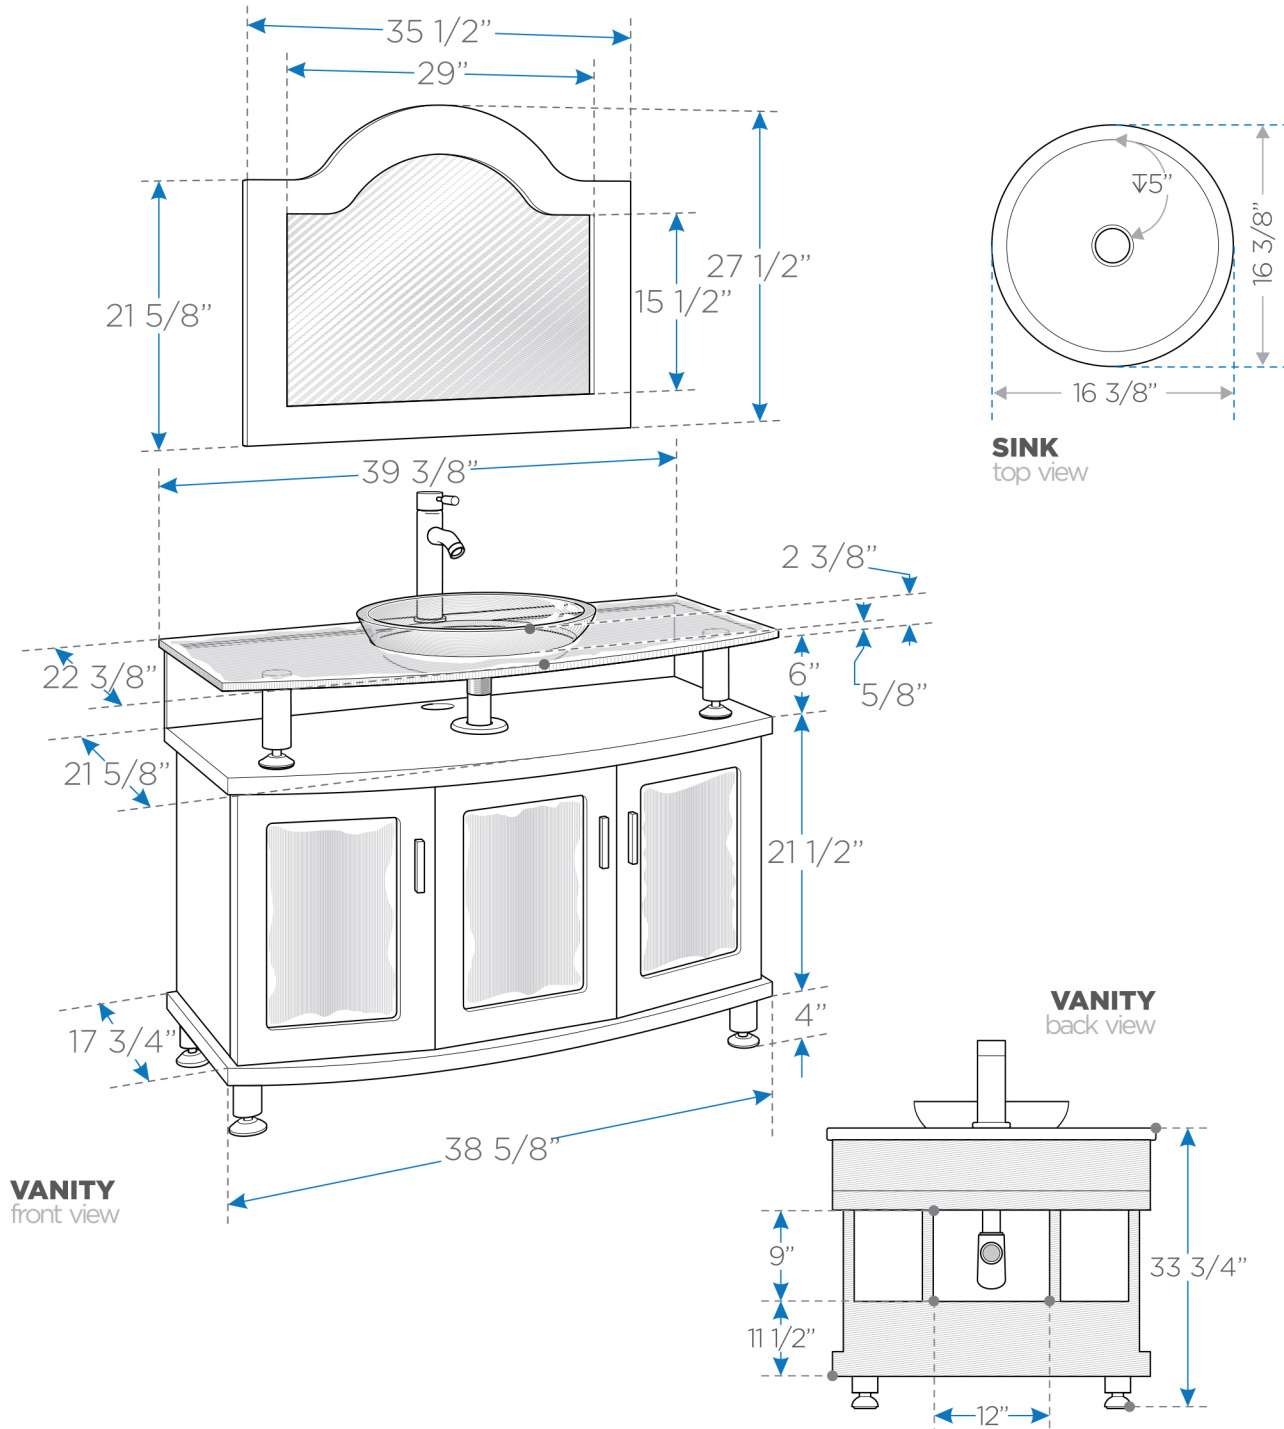

CONTENTO

FVN3316

39" Modern Bathroom Vanity w/ Mirror

BOX DIMENSIONS: L42 1/2" W27" H29 1/2" G.W.164LB