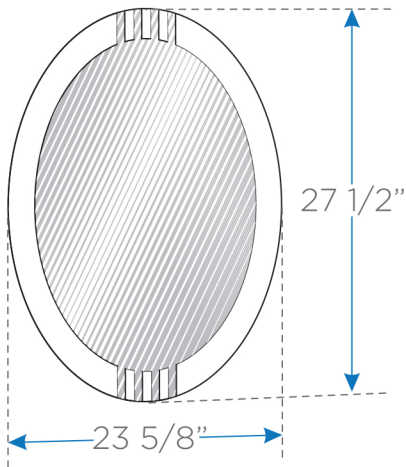

VITALE

FVN1053

Modern Pedestal Vanity w/ Mirror

VANITY
back view

VANITY
front view

SINK
top view

BOX DIMENSIONS: L43" W16" H26" GW.63LB