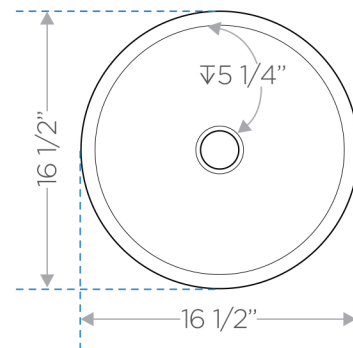

VITALE

FVN1053

Modern Pedestal Vanity w/ Mirror

VANITY
back view

VANITY
front view

SINK
top view

BOX DIMENSIONS: L43" W16" H26" GW.63LB