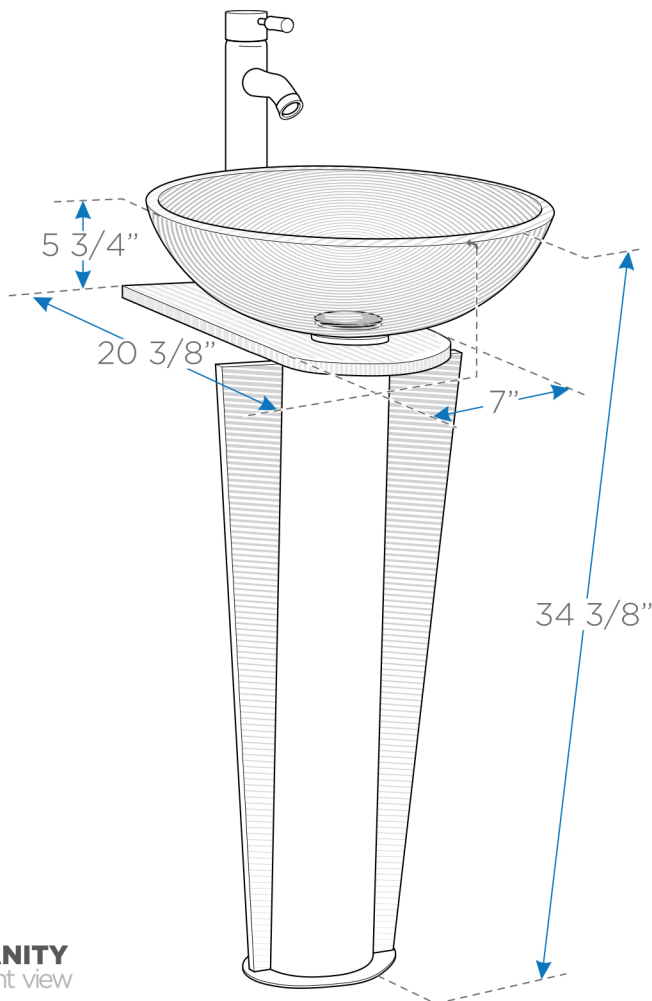

VITALE

FVN1053

Modern Pedestal Vanity w/ Mirror

VANITY
back view

VANITY
front view

SINK
top view

BOX DIMENSIONS: L43" W16" H26" GW.63LB