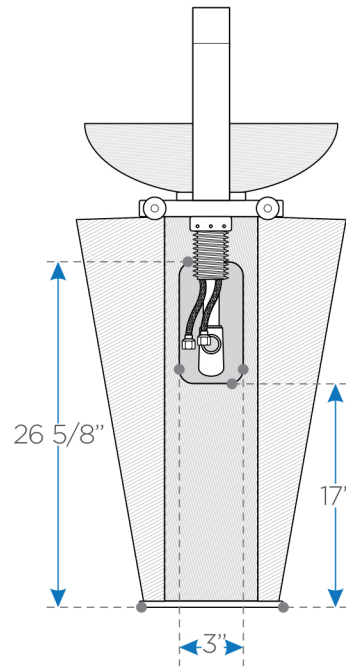

VITALE

FVN1053

Modern Pedestal Vanity w/ Mirror

VANITY
back view

VANITY
front view

SINK
top view

BOX DIMENSIONS: L43" W16" H26" GW.63LB