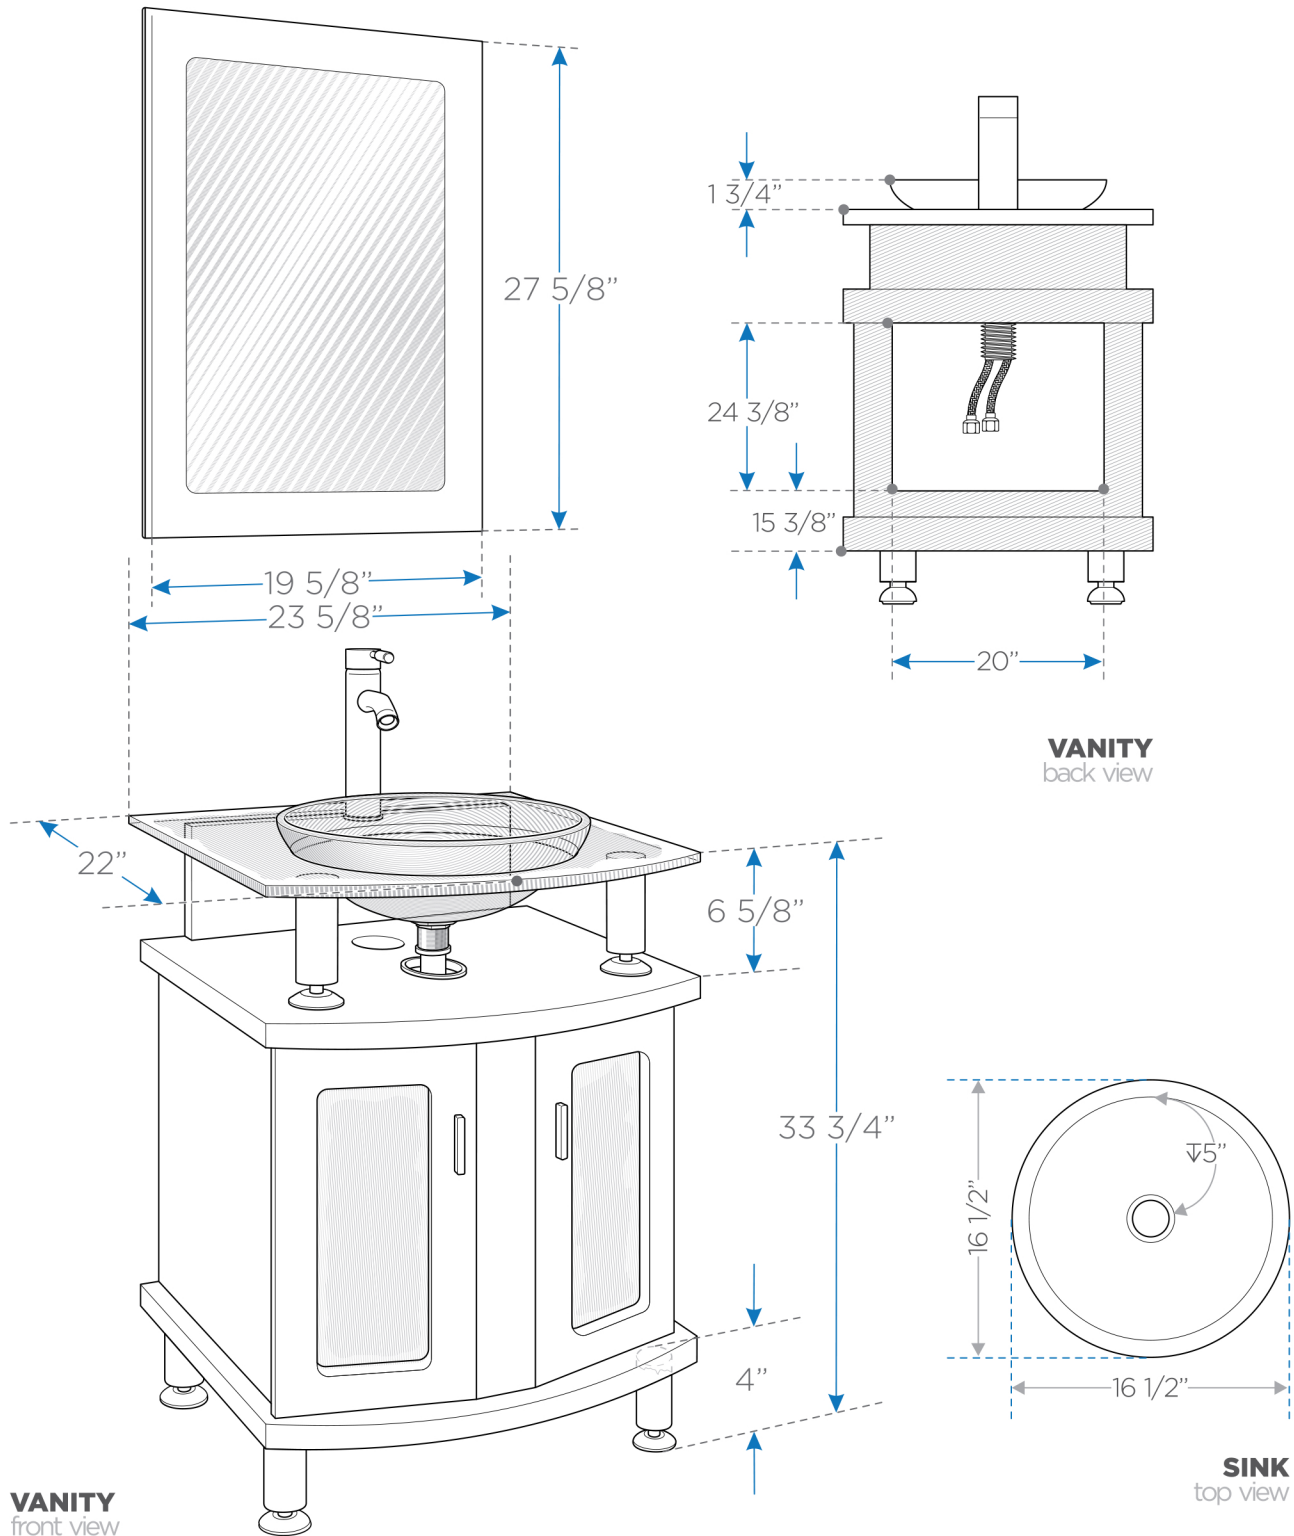

CONTENTO

FVN3312

24" Modern Bathroom Vanity w/ Mirror

BOX DIMENSIONS: L26" W28" H30" G.W.88LB