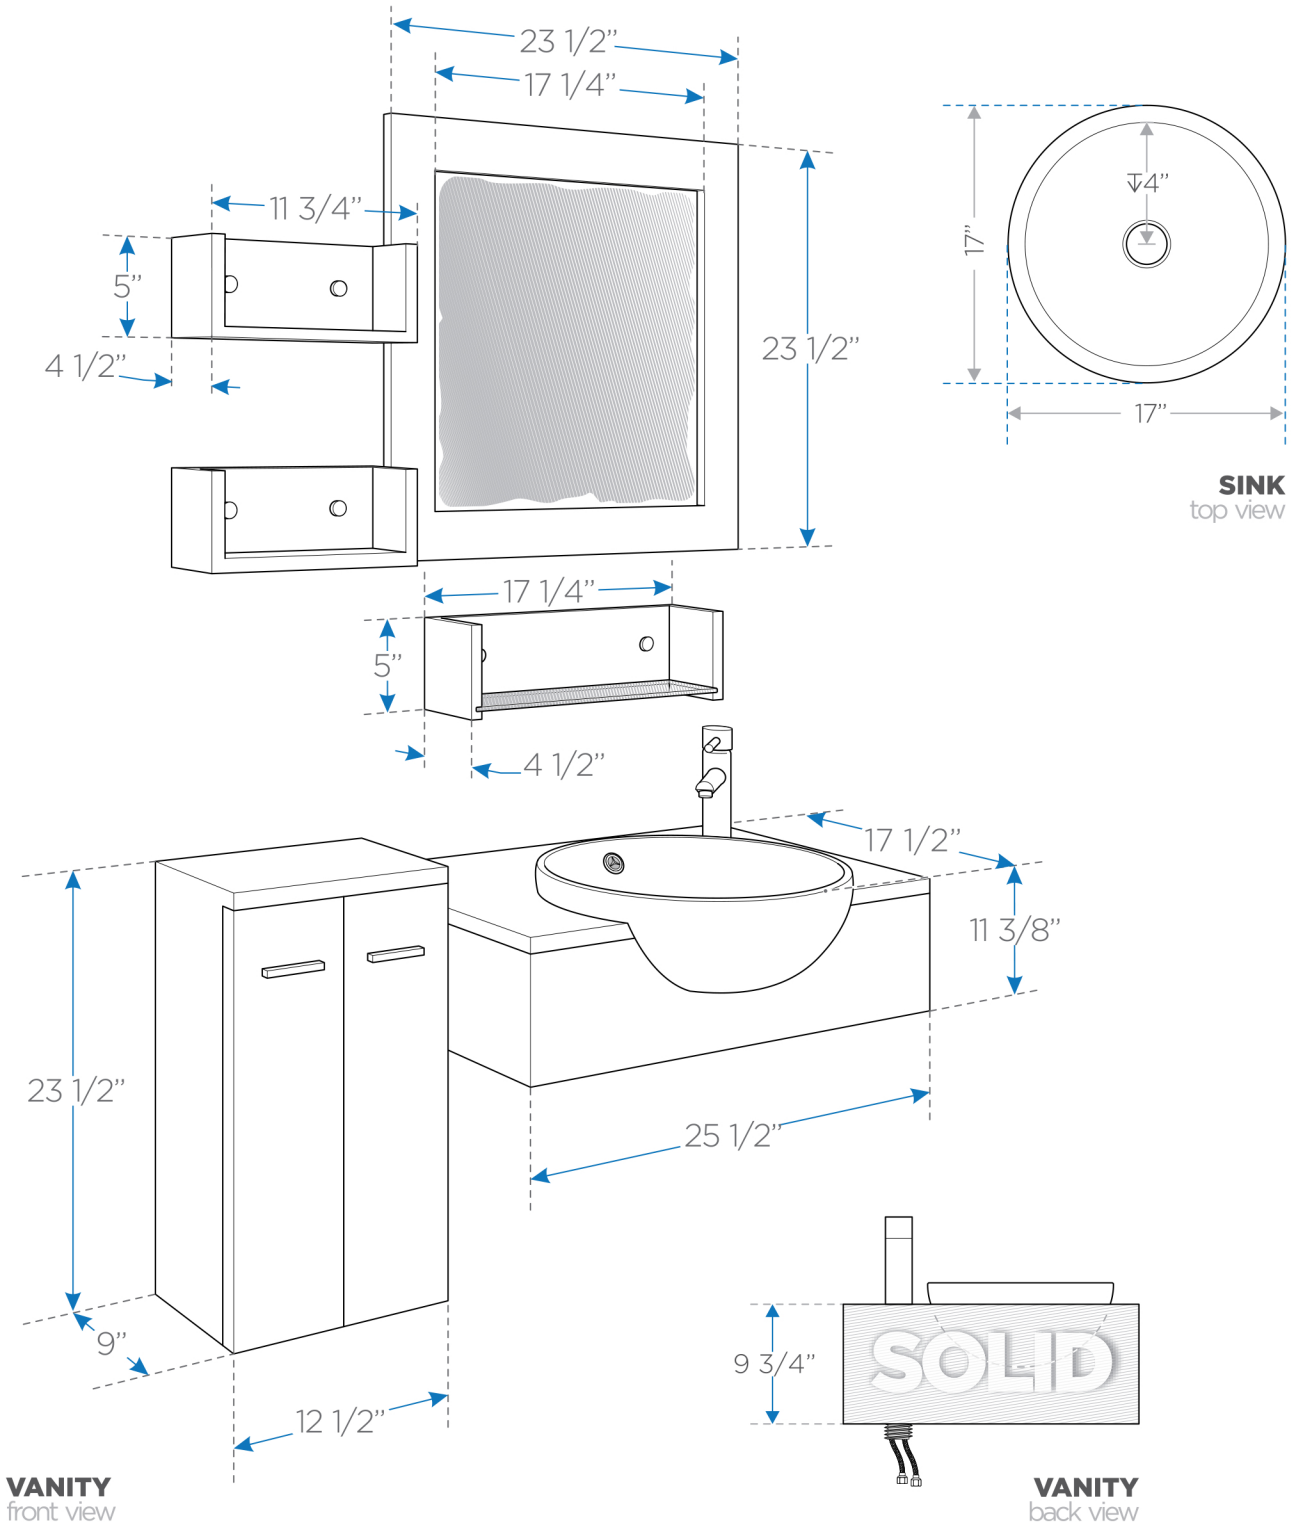

STILE

FVN3520

Modern Bathroom Vanity
w/ 3 Wall Mounted Shelves, Mirror & Side Cabinet

BOX DIMENSIONS: L28" W24 1/4" H32 1/2" G.W.89LB