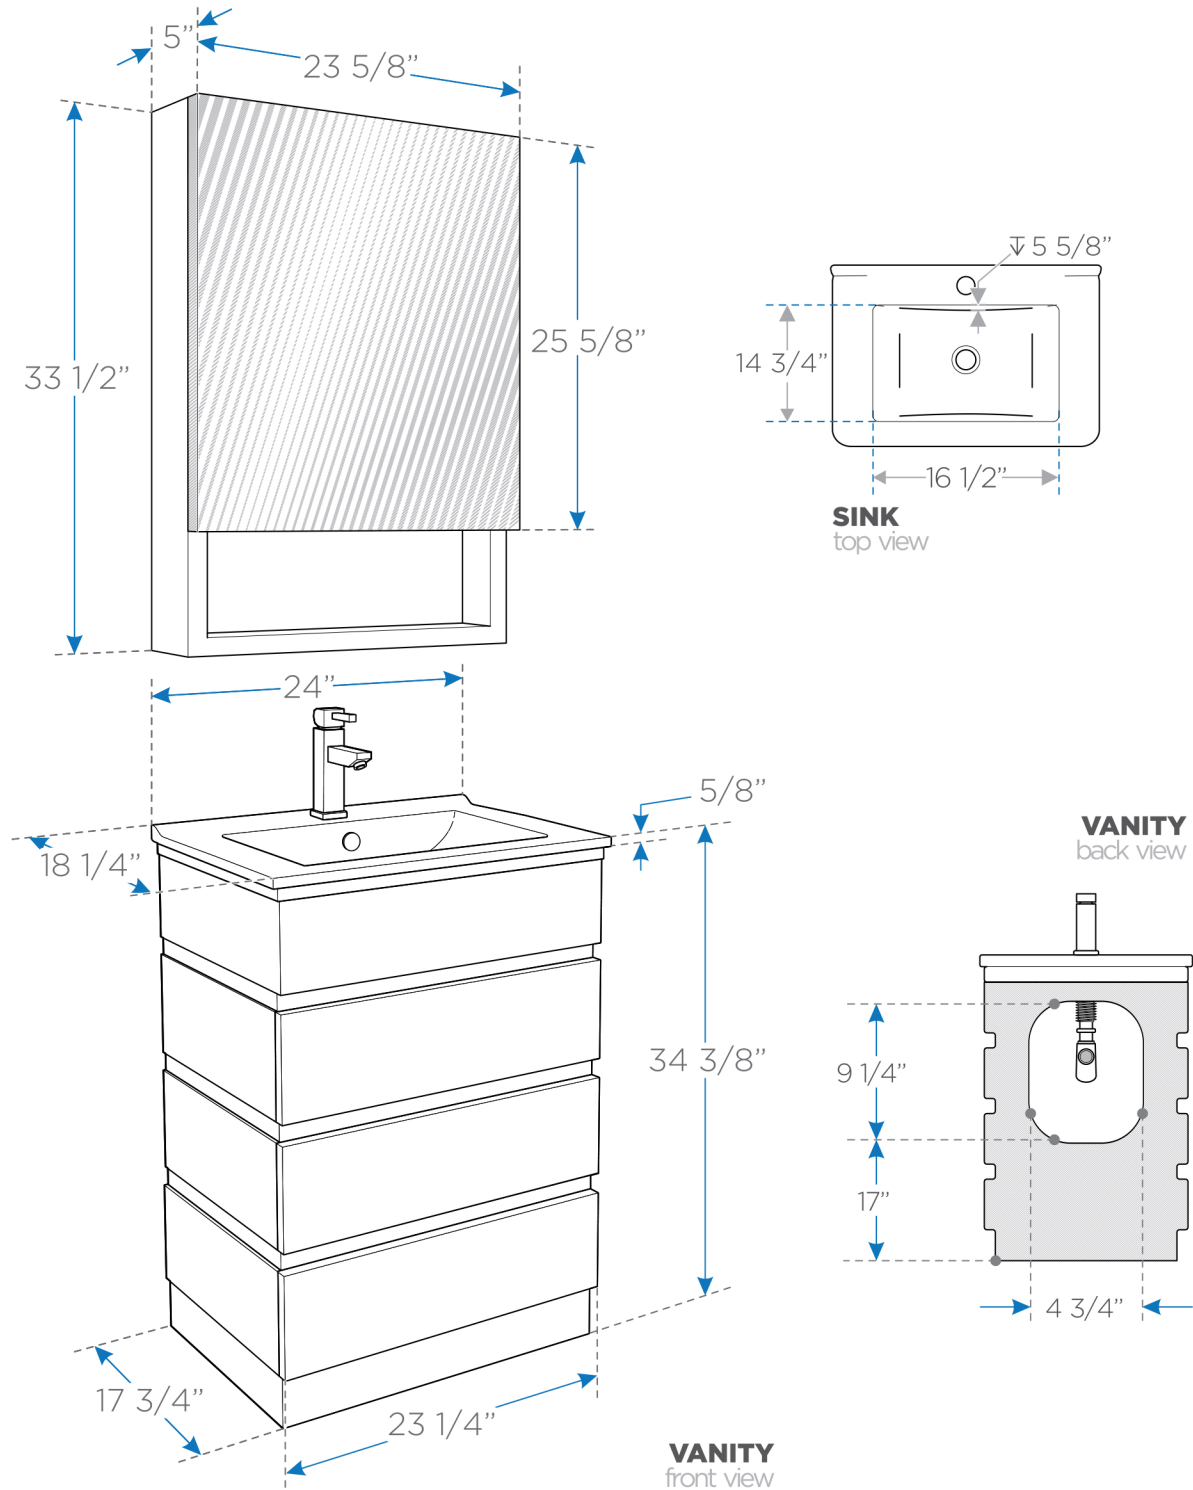

AMATO

FVN6124

Modern Bathroom Vanity

w/ Solid Oak Wood & Espresso Finish

BOX DIMENSIONS: L26" W28" H45" G.W.174LB