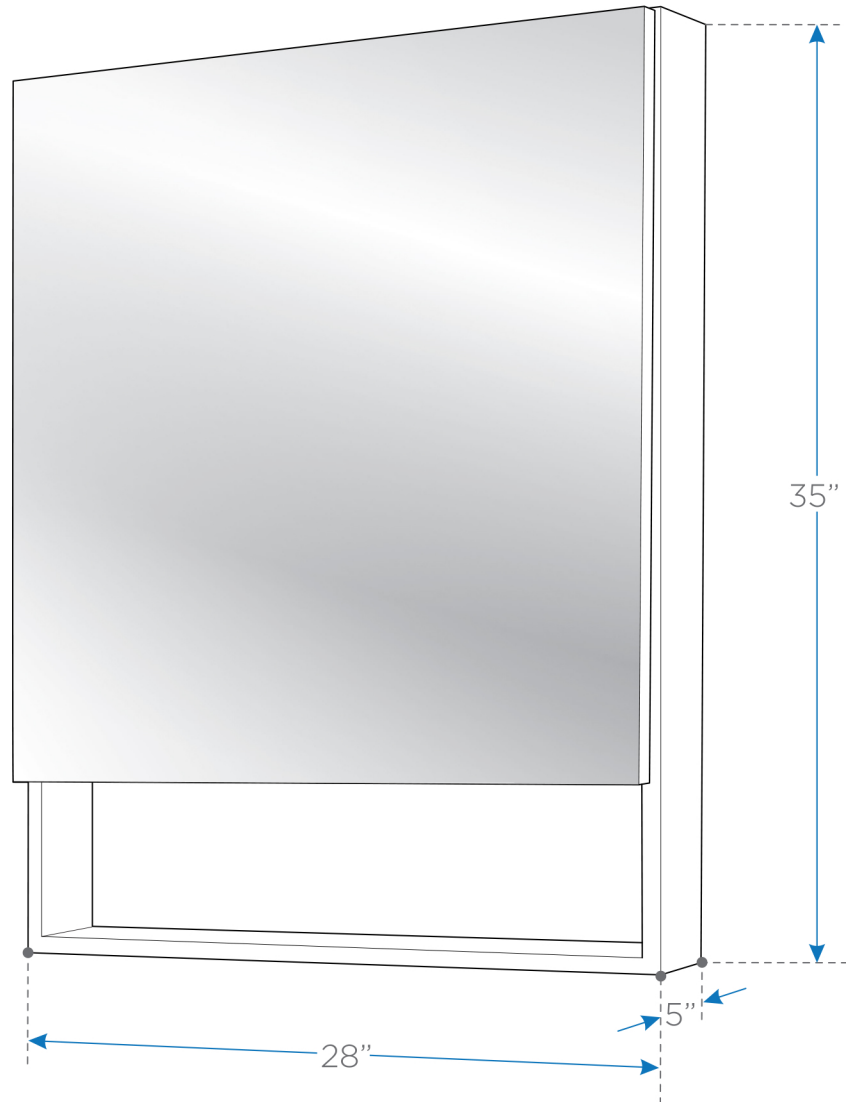

# FMC3301ES

Large Espresso Bathroom Medicine Cabinet  
w/ Small Bottom Shelf

## Installation Type:

- Surface Mounted

**BOX DIMENSIONS: L37 3/8" W30 3/8" H7 1/2" G.W.40LB**