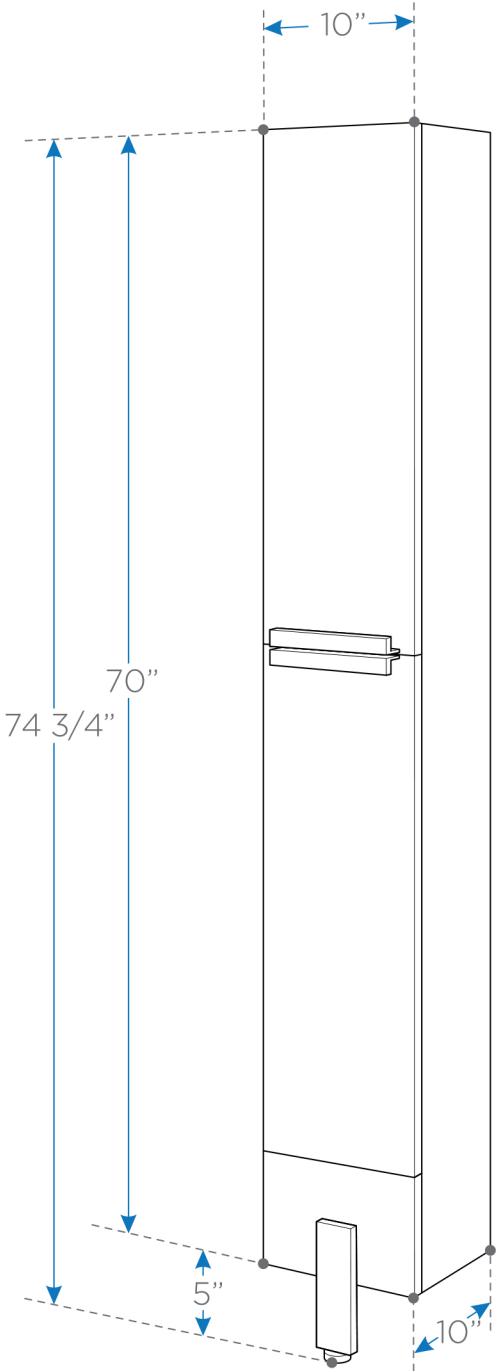

FST8110

Adour Bathroom Linen Side Cabinet

BOX DIMENSIONS: L74 1/2" W12 1/2" H12" G.W.49LB