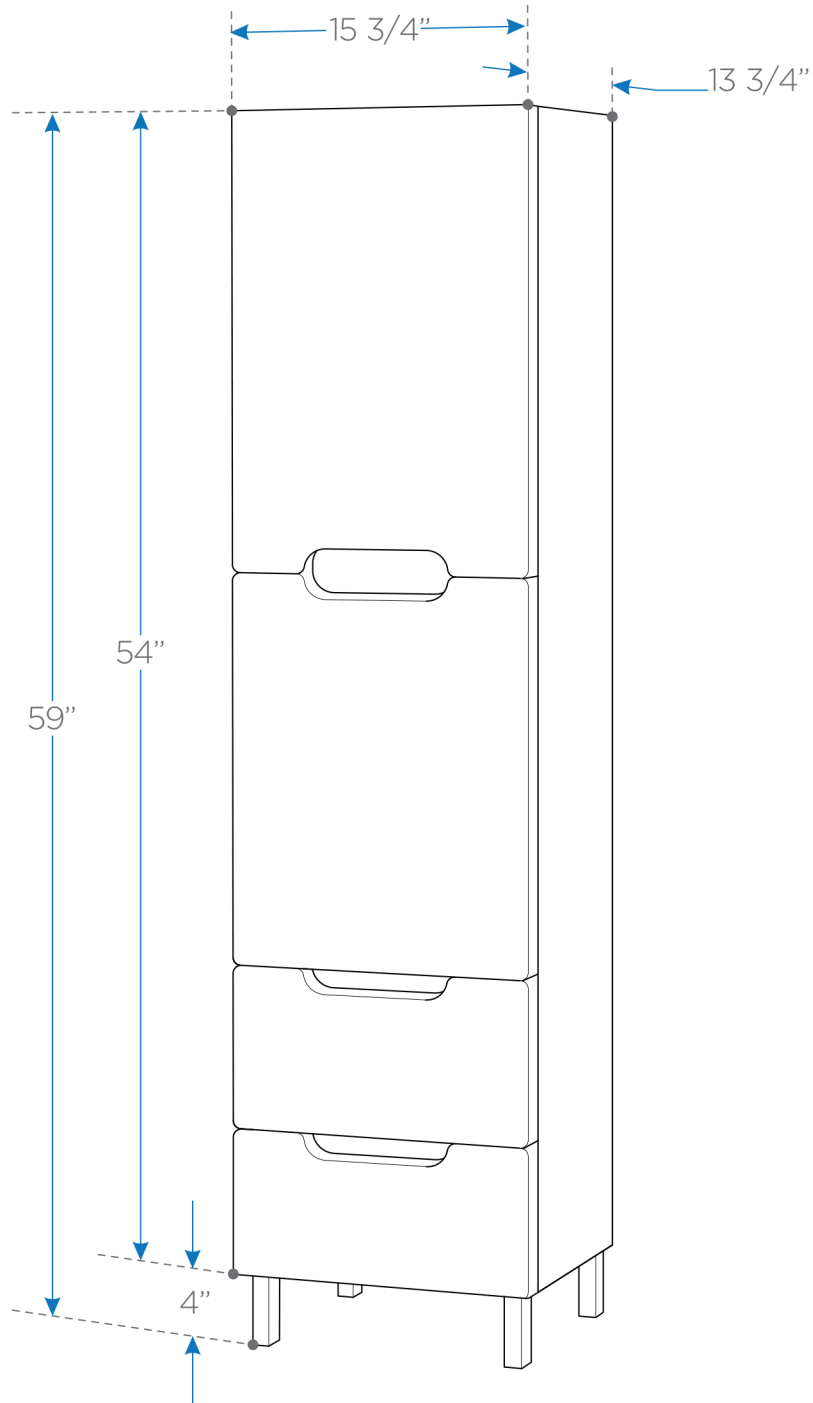

FST1040ES

Espresso Bathroom Linen Side Cabinet
w/ 4 Storage Areas

BOX DIMENSIONS: L57 1/2" W18 1/8" H6 1/8" G.W.55LB