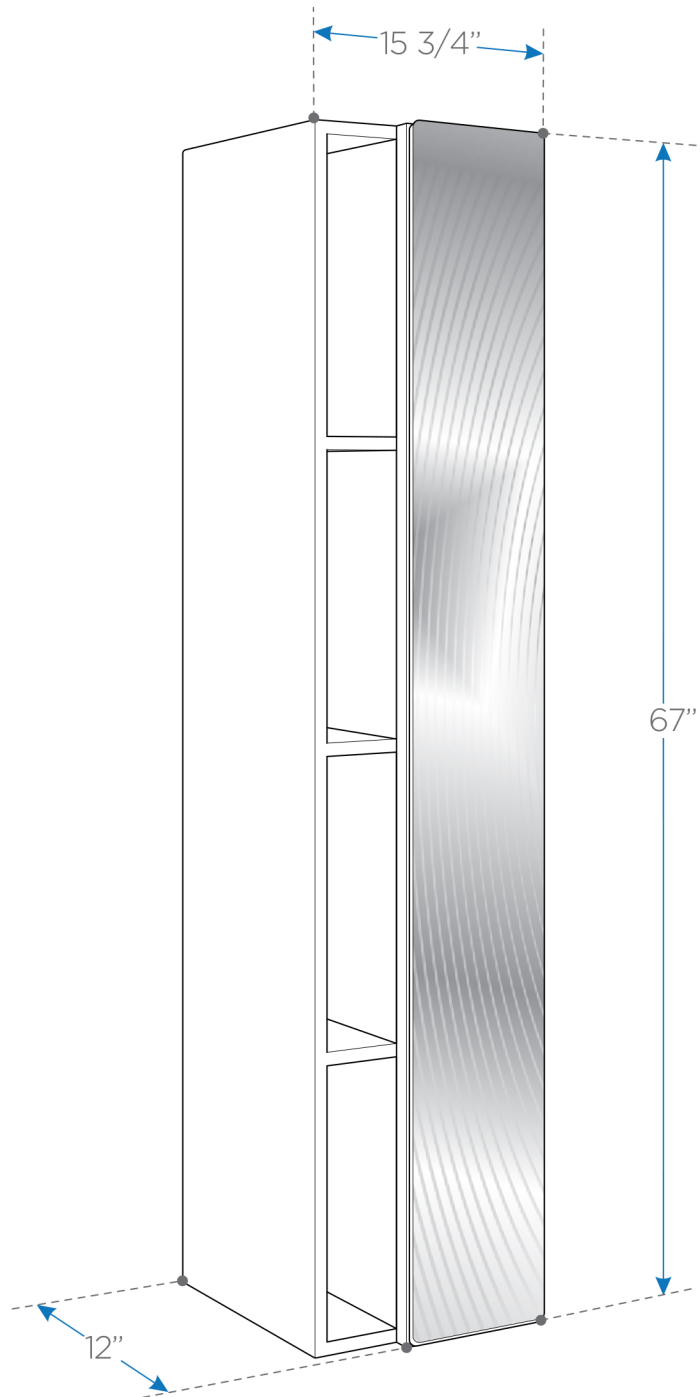

FST8070

Bathroom Linen Side Cabinet
w/ 4 Cubby Holes & Mirror

BOX DIMENSIONS: L7 7/8" W14 1/4" H69" G.W.98LB