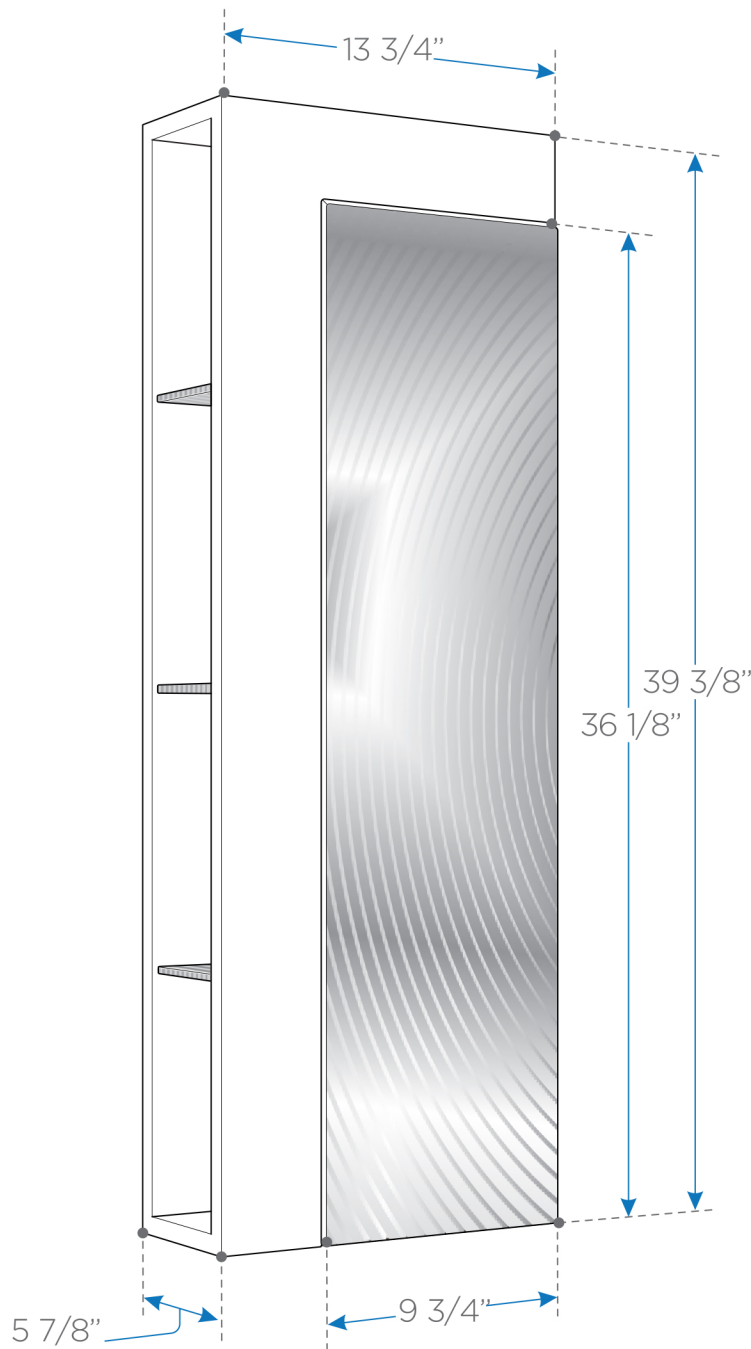

FST1024ES

Espresso Bathroom Linen Side Cabinet
w/ Large Mirror Door

BOX DIMENSIONS: L45" W15" H15" G.W.32LB