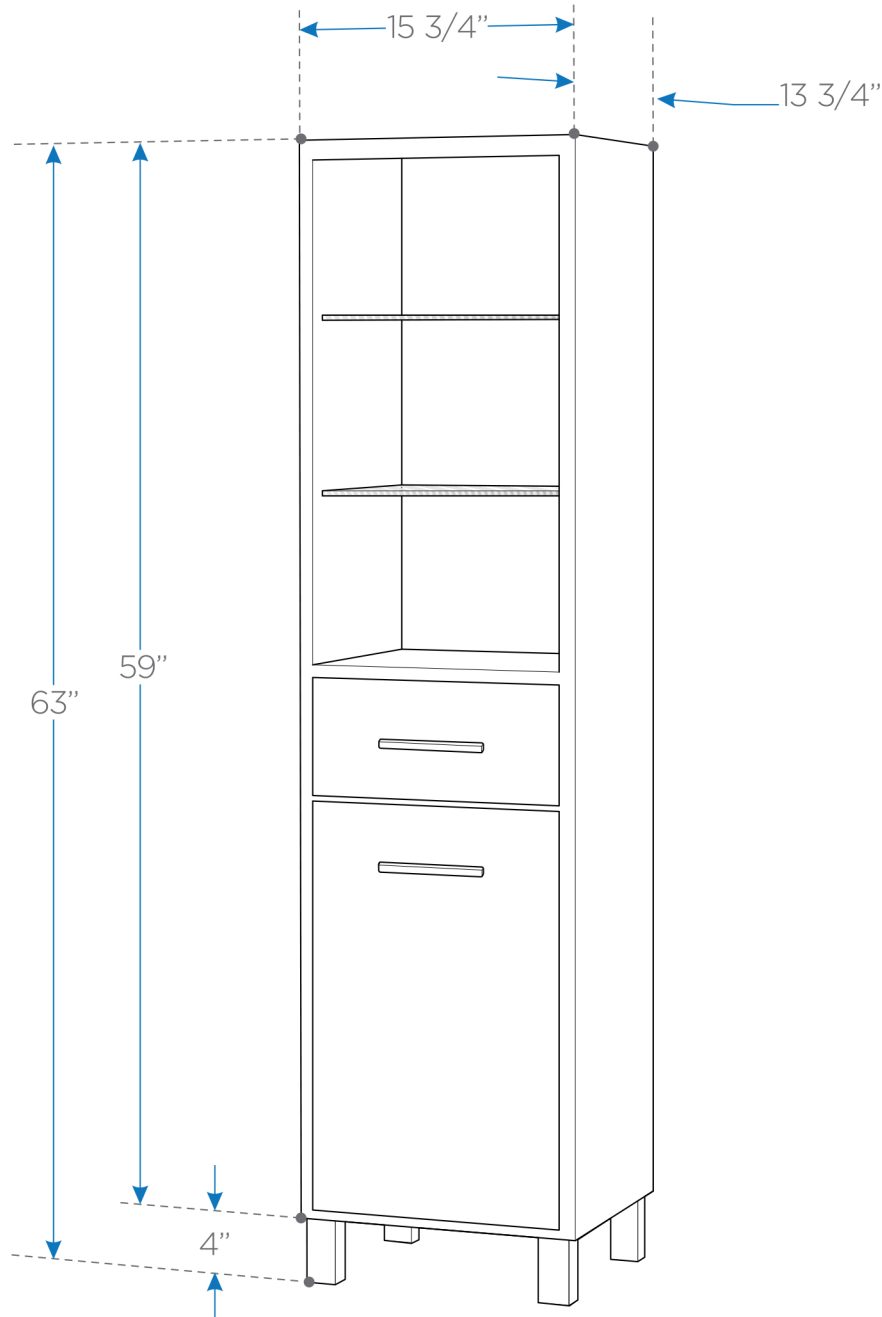

# FST1004ES

Espresso Bathroom Linen Cabinet  
w/3 Open Shelves

**BOX DIMENSIONS: L61 3/8" W18 1/8" H16 1/8" G.W.66LB**