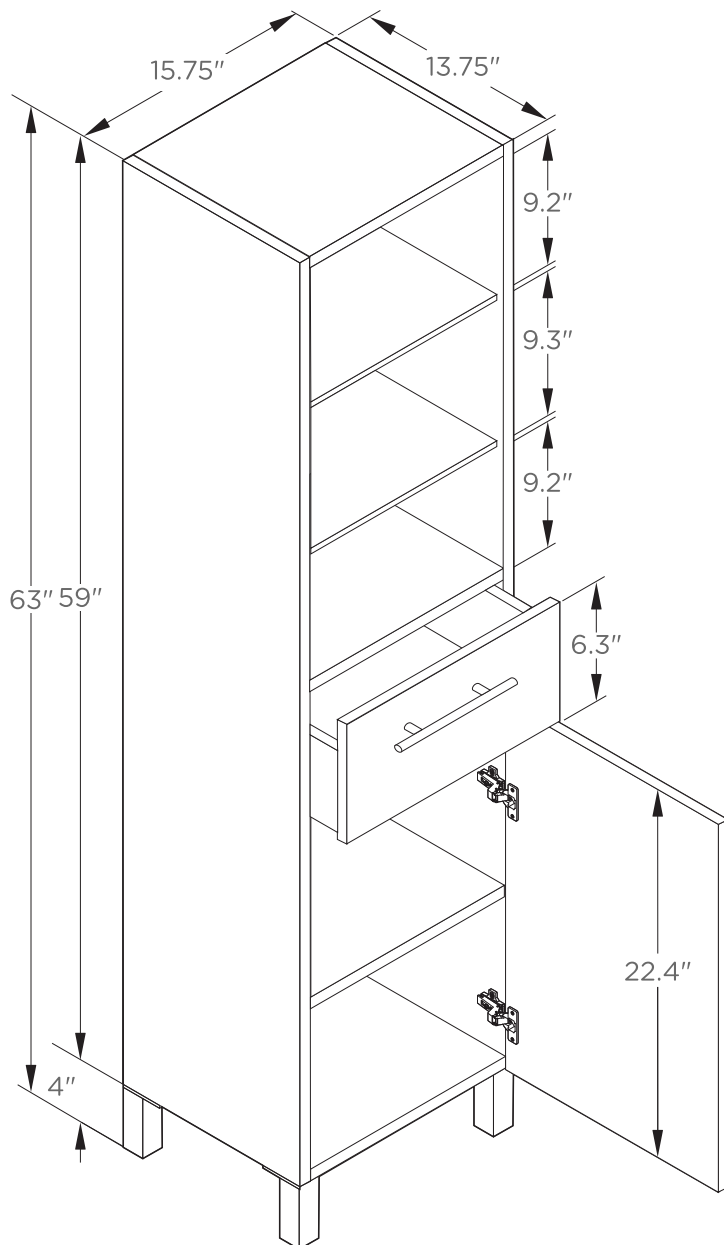

FST1004

Linen Side Cabinet

INSTALLATION GUIDE

FRESCA®

FST1004

Linen Side Cabinet

INSTALLATION GUIDE

FRESCA®

DIMENSIONS

Linen Side Cabinet
front view

Linen Side Cabinet
rear view

NOTE: ALL DIMENSIONS & SPECIFICATIONS ARE APPROXIMATE AND SUBJECT TO CHANGE WITHOUT NOTICE.

FST1004

Linen Side Cabinet

INSTALLATION GUIDE