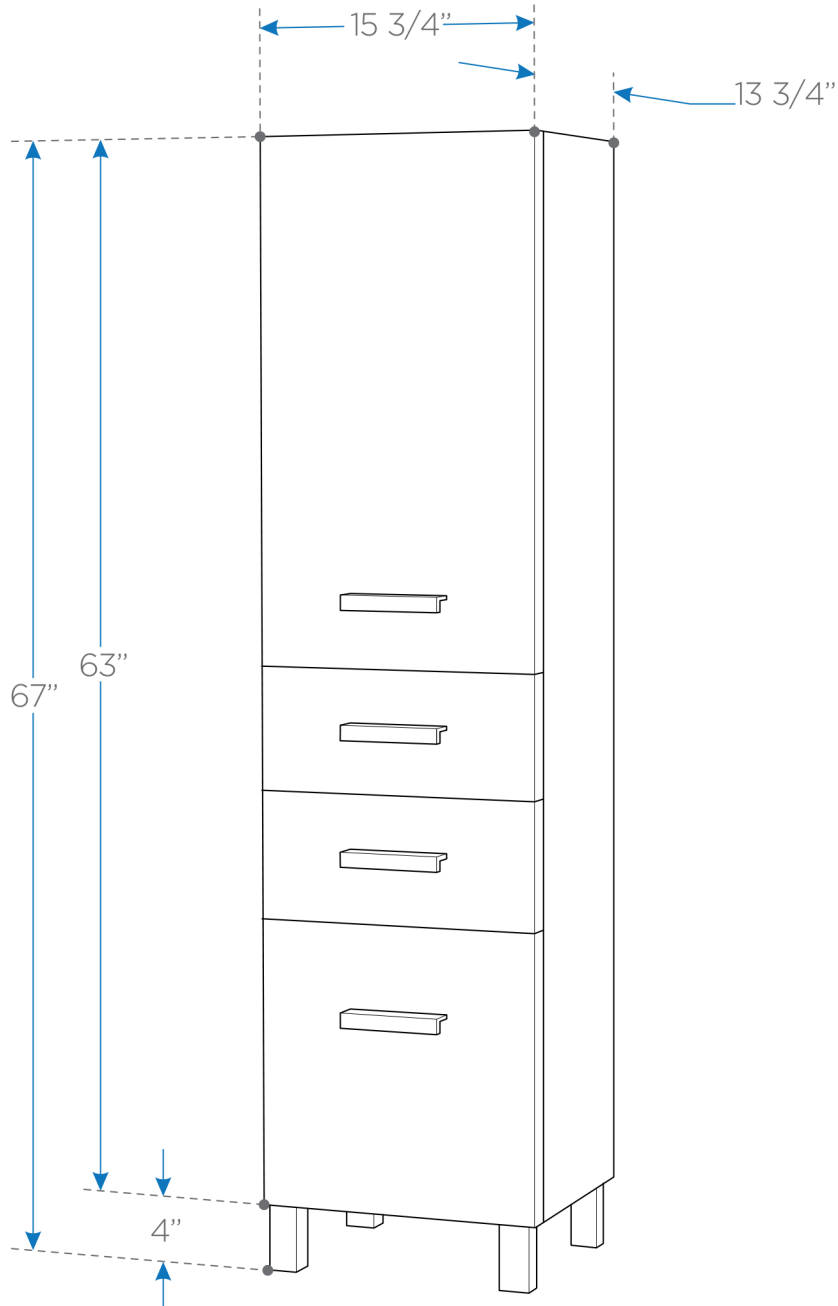

FST1002ES

Espresso Bathroom Linen Side Cabinet
w/ 3 Pull Out Drawers

BOX DIMENSIONS: L65 3/8" W18 1/8" H16 1/8" G.W.77LB