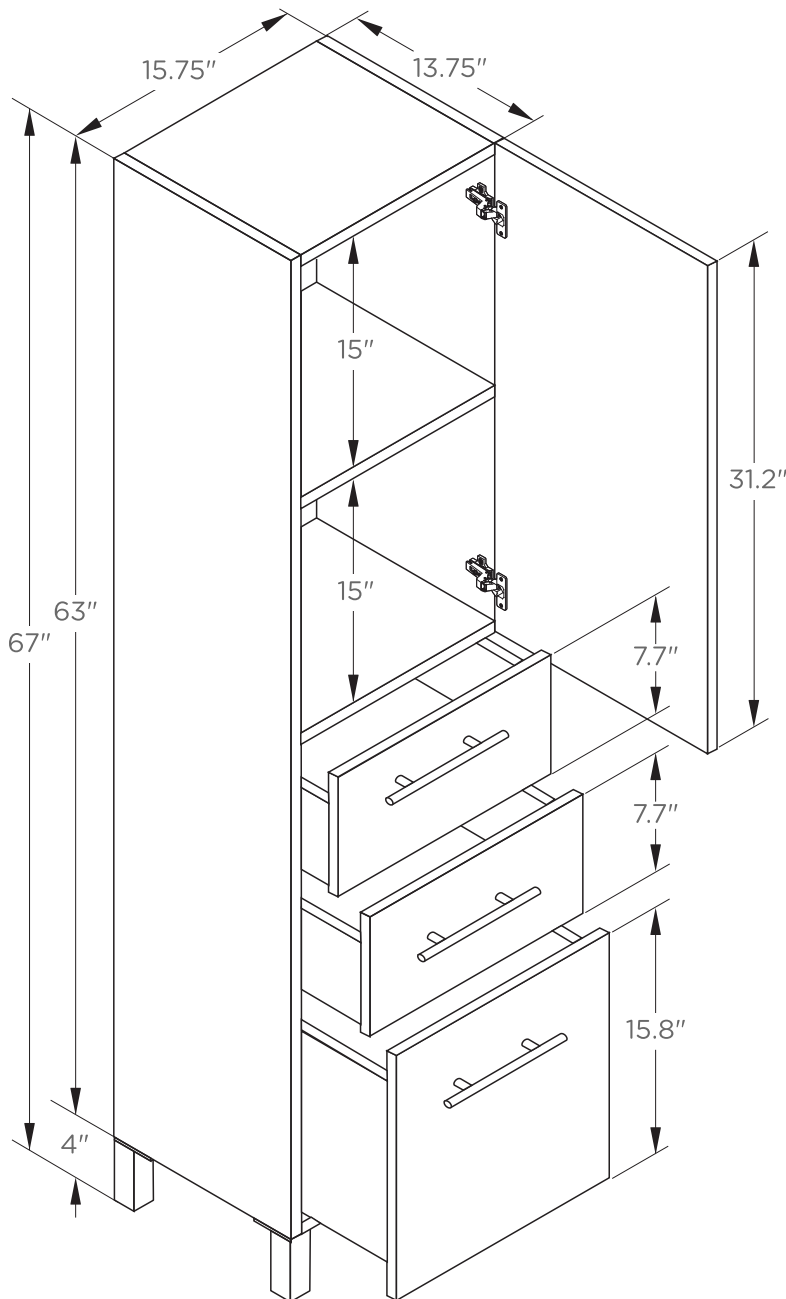

FST1002

Linen Side Cabinet

INSTALLATION GUIDE

FRESCA®

FST1002

Linen Side Cabinet

INSTALLATION GUIDE

FRESCA®

DIMENSIONS

Linen Side Cabinet
front view

Linen Side Cabinet
rear view

NOTE: ALL DIMENSIONS & SPECIFICATIONS ARE APPROXIMATE AND SUBJECT TO CHANGE WITHOUT NOTICE.

FST1002

Linen Side Cabinet

INSTALLATION GUIDE