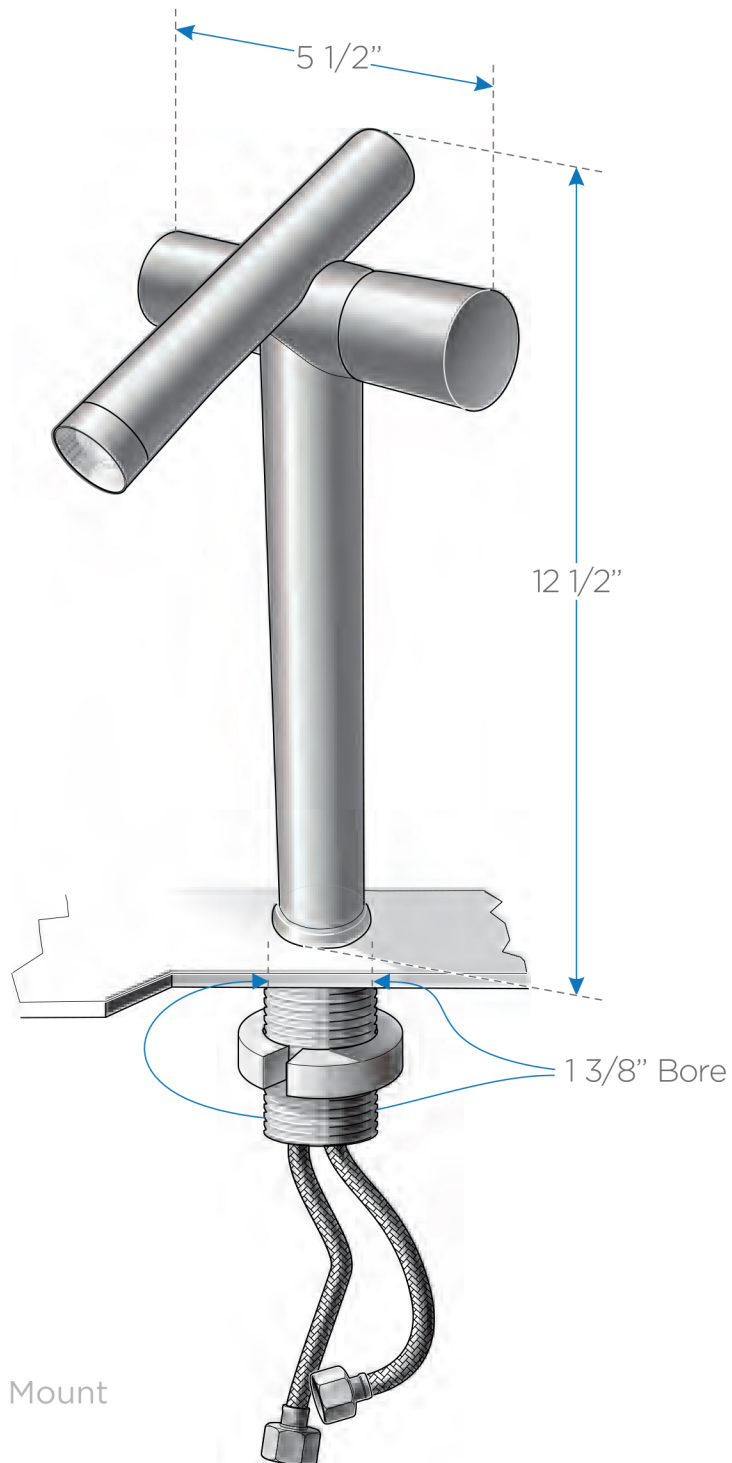

TREBIA

FFT1092BN

Single Hole Vessel Mount Bathroom Vanity Faucet

side view

FEATURES:

- Brushed Nickel Finish
- Ceramic Disc Valve
- 1/2" - 14 NPS Connection
- Single Hole / Vessel Faucet Mount
- Solid Brass Body

BOX DIMENSIONS: L16 1/2" W6" H6" G.W.4 1/2LB