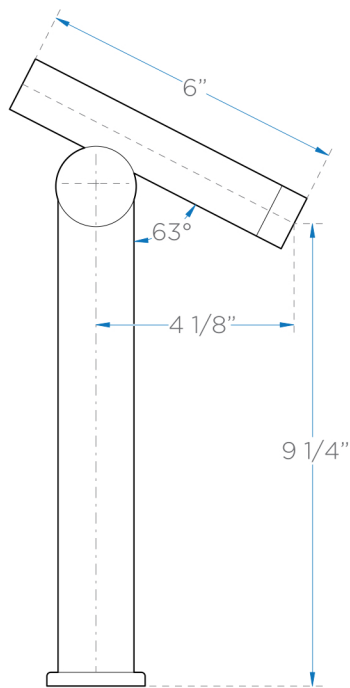

TREBIA

FFT1092BN

Single Hole Vessel Mount Bathroom Vanity Faucet

side view

FEATURES:

- Brushed Nickel Finish
- Ceramic Disc Valve
- 1/2" - 14 NPS Connection
- Single Hole / Vessel Faucet Mount
- Solid Brass Body

BOX DIMENSIONS: L16 1/2" W6" H6" G.W.4 1/2LB