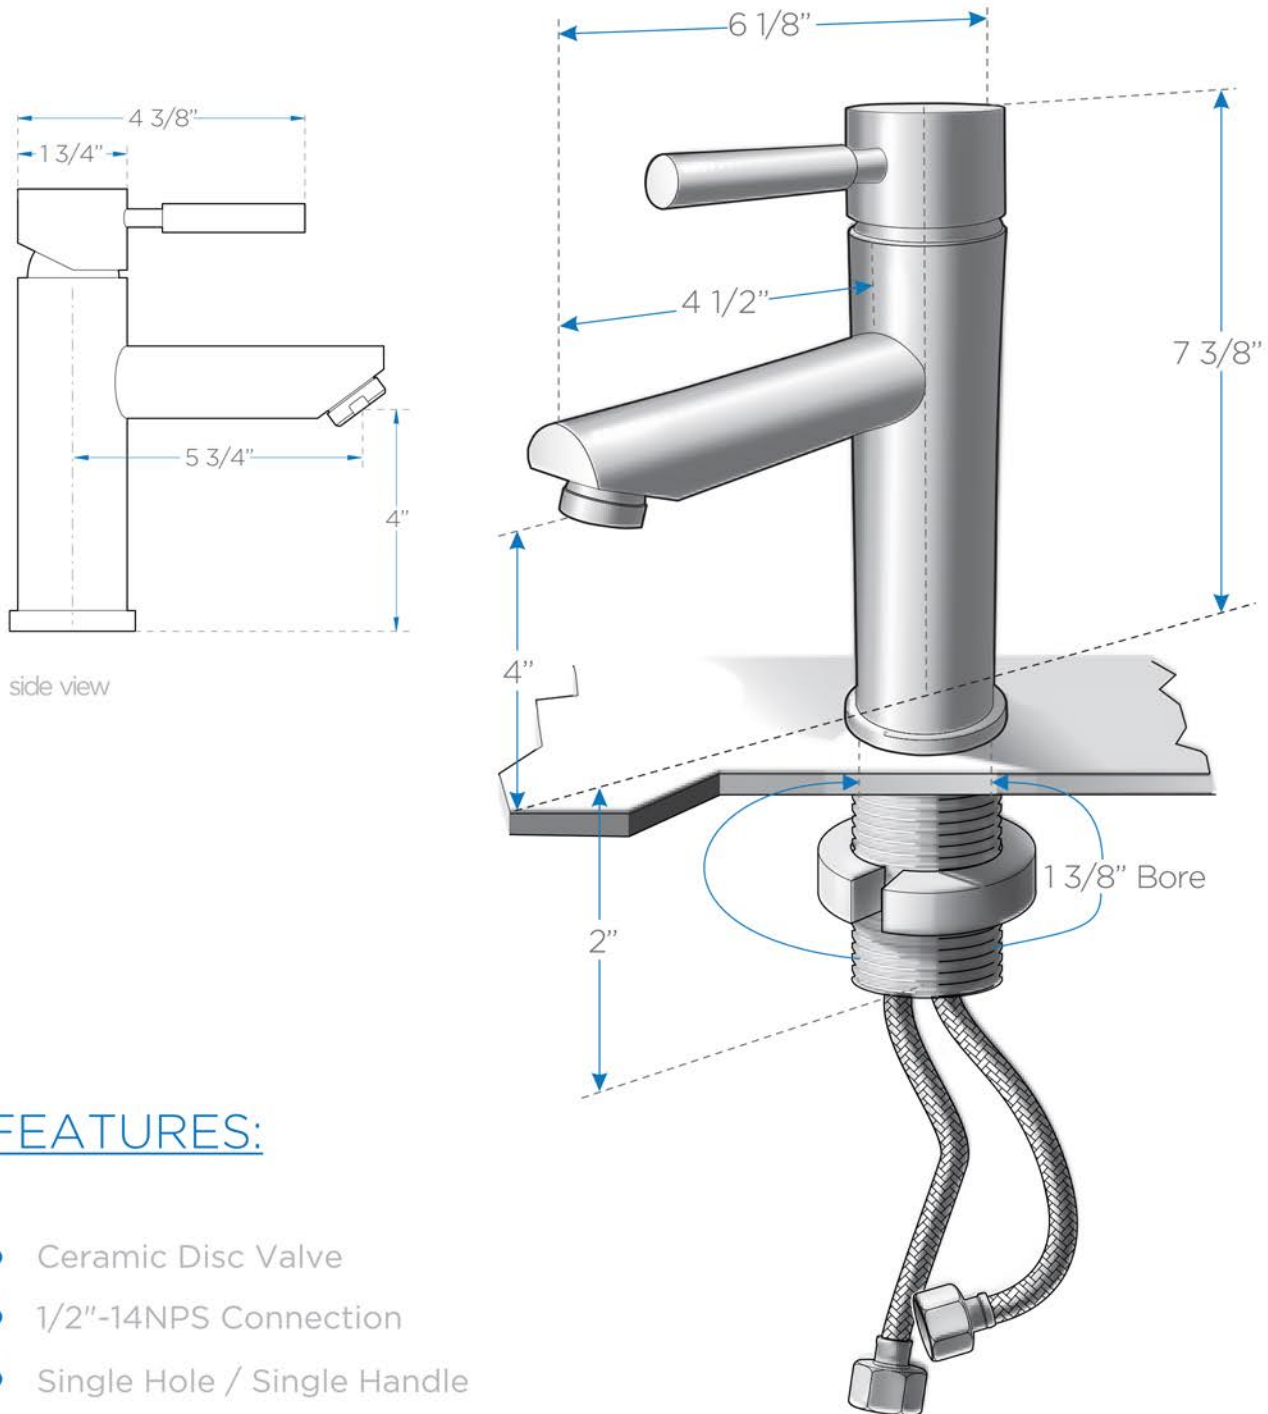

TARTARO

FFT1040BN

Single Hole Mount Bathroom Vanity Faucet

FEATURES:

- Ceramic Disc Valve
- 1/2"-14NPS Connection
- Single Hole / Single Handle
- Solid Brass Body

BOX DIMENSIONS: L12 1/2" W7" H2 1/2" G.W.3LB