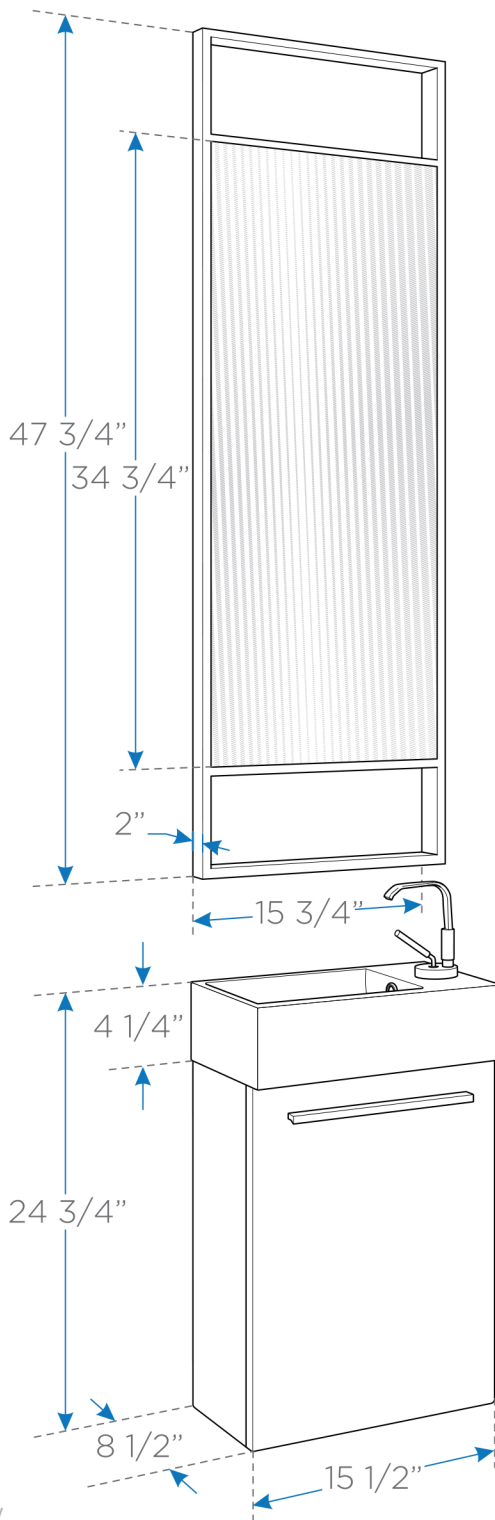

PULITO

FVN8002

Modern Bathroom Vanity w/Tall Mirror

BOX DIMENSIONS:

cabinet & sink	L32" W12" H28" G.W.38LB		L54" W8" H22" G.W.18LB	mirror
----------------	-------------------------	---	------------------------	--------