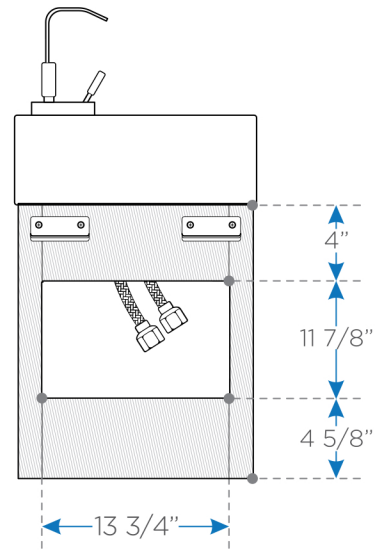

PULITO

FVN8002

Modern Bathroom Vanity w/Tall Mirror

BOX DIMENSIONS:

cabinet & sink	L32" W12" H28" G.W.38LB		L54" W8" H22" G.W.18LB	mirror
----------------	-------------------------	---	------------------------	--------