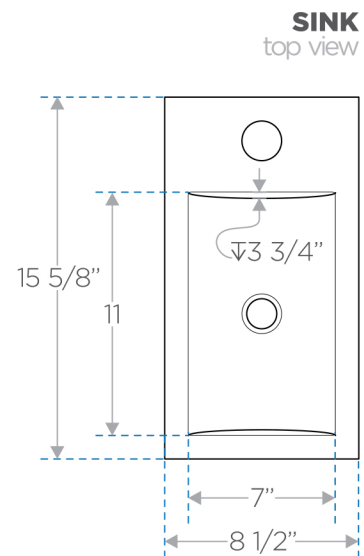

PULITO

FVN8002

Modern Bathroom Vanity w/Tall Mirror

BOX DIMENSIONS:

cabinet & sink	L32" W12" H28" G.W.38LB		L54" W8" H22" G.W.18LB	mirror
----------------	-------------------------	---	------------------------	--------